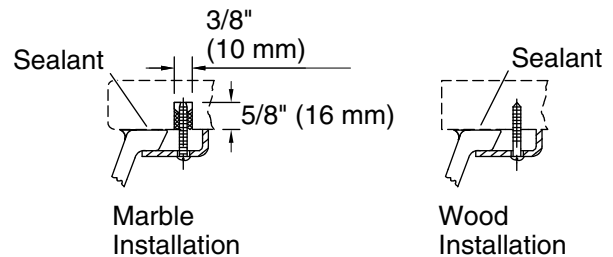

Technical Information

All product dimensions are nominal.

Installation:	Undermount
Bowl area:	Length: 18-3/8" (467 mm) Width: 11-5/8" (295 mm) Water depth: 4-5/8" (117 mm)
Drain hole:	1-3/4" (44 mm)
Template:	1053195-7, required, not included