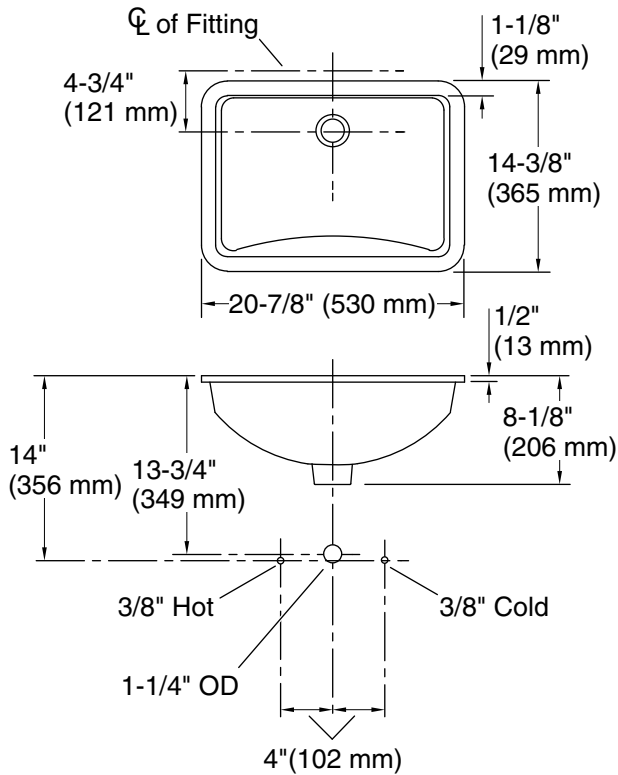

Technical Information

All product dimensions are nominal.

Installation:	Undermount
Bowl area:	Length: 18-3/8" (467 mm) Width: 11-5/8" (295 mm) Water depth: 4-5/8" (117 mm)
Drain hole:	1-3/4" (44 mm)
Template:	1053195-7, required, not included

Notes

Install this product according to the installation instructions.

The product diagram is based on the K-8998 adjustable P-trap with 1" (25 mm) of tailpiece exposed.

NOTICE: Countertop manufacturer or cutter must use the current product template available at www.kohler.com, or by calling 1-800-4KOHLER. Kohler Co. is not responsible for cutout errors when the incorrect cutout template is used.