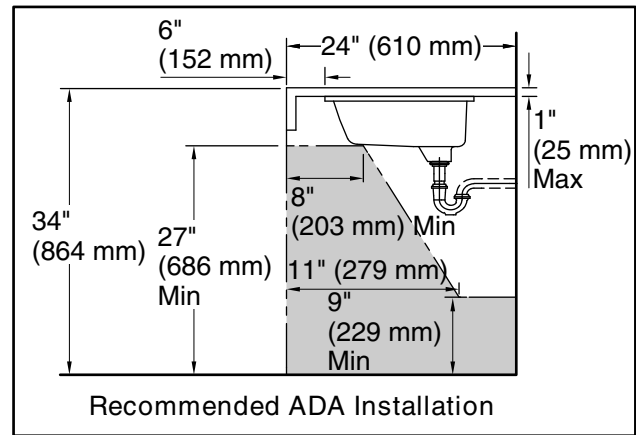

Features

- Glazed underside works beautifully for countertop installations.
- Spacious basin.
- No faucet holes; requires wall- or counter-mount faucet.

Material

- Vitreous china.

Installation

- Under-mount.

Technical Information

All product dimensions are nominal.

Installation:	Undermount
Bowl area:	Length: 18-3/8" (467 mm) Width: 11-5/8" (295 mm) Water depth: 4-5/8" (117 mm)
Drain hole:	1-3/4" (44 mm)
Template:	1053195-7, required, not included

Notes

Install this product according to the installation instructions.

The product diagram is based on the K-8998 adjustable P-trap with 1" (25 mm) of tailpiece exposed.

NOTICE: Countertop manufacturer or cutter must use the current product template available at www.kohler.com, or by calling 1-800-4KOHLER. Kohler Co. is not responsible for cutout errors when the incorrect cutout template is used.