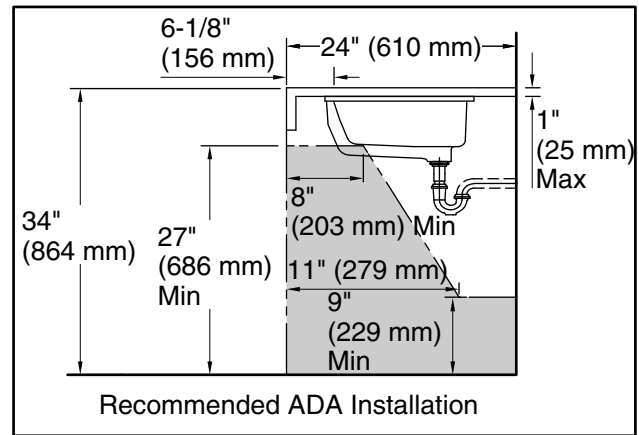

Features

- Rectangular basin with curved bottom.
- Overflow drain.
- No faucet holes; requires wall- or counter-mount faucet.

Material

- Vitreous china.

Installation

- Under-mount.

Recommended Products/Accessories

Technical Information

All product dimensions are nominal.

Installation:	Under-mount
Bowl area:	Length: 20-5/8" (524 mm) Width: 13-5/8" (346 mm) Water depth: 4-5/8" (117 mm)
Drain hole:	1-3/4" (44 mm)
Template:	1002977-7, required, not included

Notes

Install this product according to the installation instructions.

The product diagram is based on the K-8998 adjustable P-trap with 1" (25 mm) of tailpiece exposed.

NOTICE: Countertop manufacturer or cutter must use the current product template available at www.kohler.com, or by calling 1-800-4KOHLER. Kohler Co. is not responsible for cutout errors when the incorrect cutout template is used.