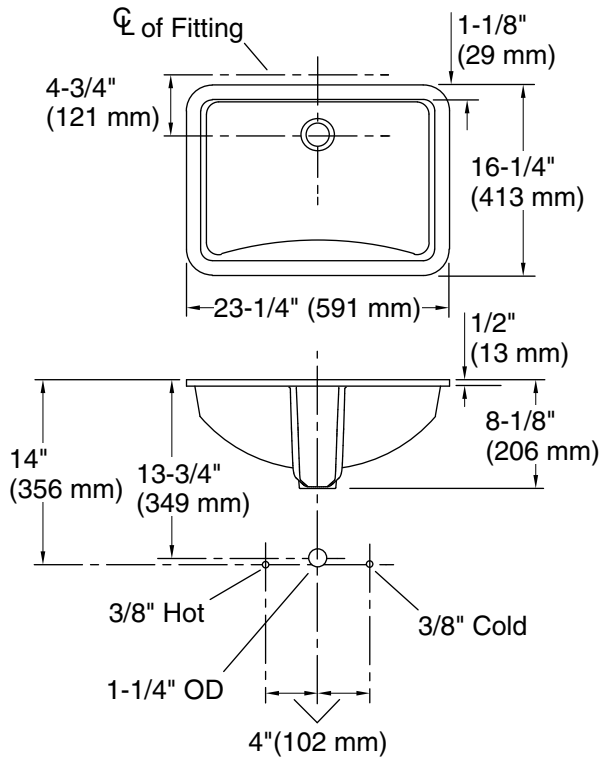

Features

- Rectangular basin with curved bottom.
- Overflow drain.
- No faucet holes; requires wall- or counter-mount faucet.

Material

- Vitreous china.

Installation

- Under-mount.

Recommended Products/Accessories

Technical Information

All product dimensions are nominal.

Installation:	Under-mount
Bowl area:	Length: 20-5/8" (524 mm) Width: 13-5/8" (346 mm) Water depth: 4-5/8" (117 mm)
Drain hole:	1-3/4" (44 mm)
Template:	1002977-7, required, not included

Notes

Install this product according to the installation instructions.

The product diagram is based on the K-8998 adjustable P-trap with 1" (25 mm) of tailpiece exposed.

NOTICE: Countertop manufacturer or cutter must use the current product template available at www.kohler.com, or by calling 1-800-4KOHLER. Kohler Co. is not responsible for cutout errors when the incorrect cutout template is used.