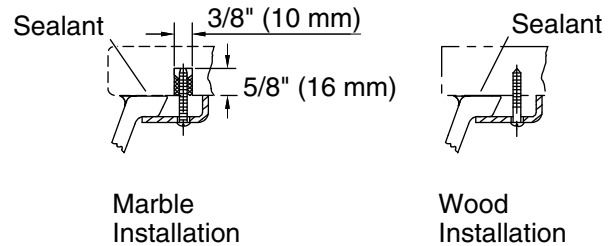

Features

- Rectangular basin with curved bottom.
- Overflow drain.
- No faucet holes; requires wall- or counter-mount faucet.

Material

- Vitreous china.

Installation

- Under-mount.

Recommended Products/Accessories

Technical Information

All product dimensions are nominal.

Installation:	Under-mount
Bowl area:	Length: 20-5/8" (524 mm) Width: 13-5/8" (346 mm) Water depth: 4-5/8" (117 mm)
Drain hole:	1-3/4" (44 mm)
Template:	1002977-7, required, not included