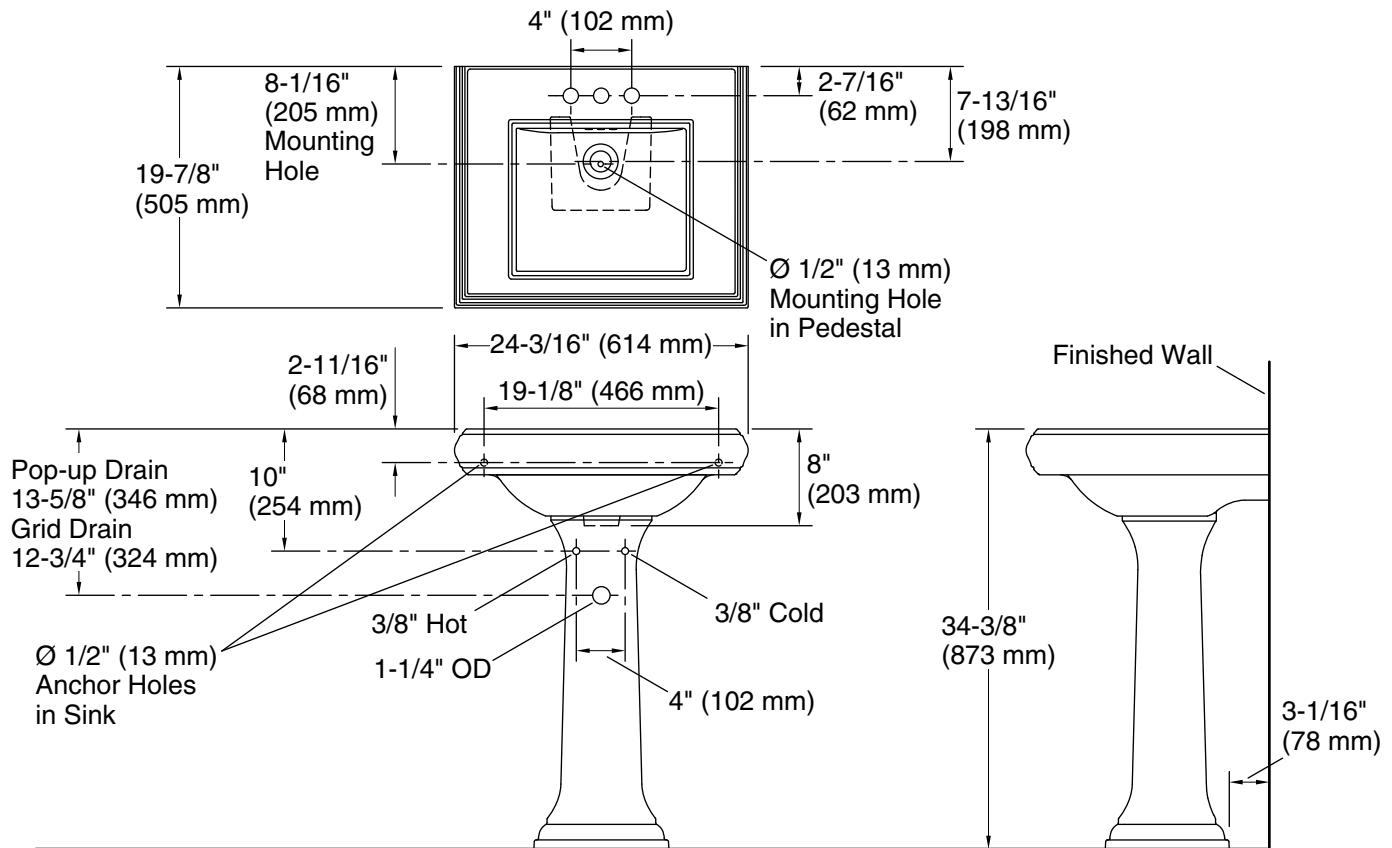

Memoirs® Classic

Pedestal Bathroom Sink

K-2238-4

Features

- 4-inch center faucet holes.
- Refined rectangular basin.
- Overflow drain.
- Combination consists of the K-2239-4 basin and the K-2267 pedestal.
- Coordinates with other products in the Memoirs collection.

Material

- Fireclay.

Installation

- Pedestal.

Recommended Products/Accessories

- K-7605-P Angle Supply with Stop (pair)
- K-8998 P-Trap

Optional Products/Accessories

- 1041816 Hardware kit, Hollow Wall

Included Components

Product consists of:

- K-2267 Bathroom Sink Pedestal
- K-2239-4 Pedestal/Console Table Bathroom Sink

Additional Components:

- Accessory pack
- Rubber pads

Codes/Standards

ASME A112.19.2/CSA B45.1

Technical Information

All product dimensions are nominal.

Bowl configuration:	Single
Installation:	Pedestal
Bowl area (Only):	Length: 15" (381 mm) Width: 13" (330 mm) Water depth: 4-1/2" (114 mm)
Number of deck holes:	3
Faucet hole spacing:	4" (102 mm)
Faucet hole(s):	1-1/4" (32 mm)
Drain hole:	1-3/4" (44 mm)