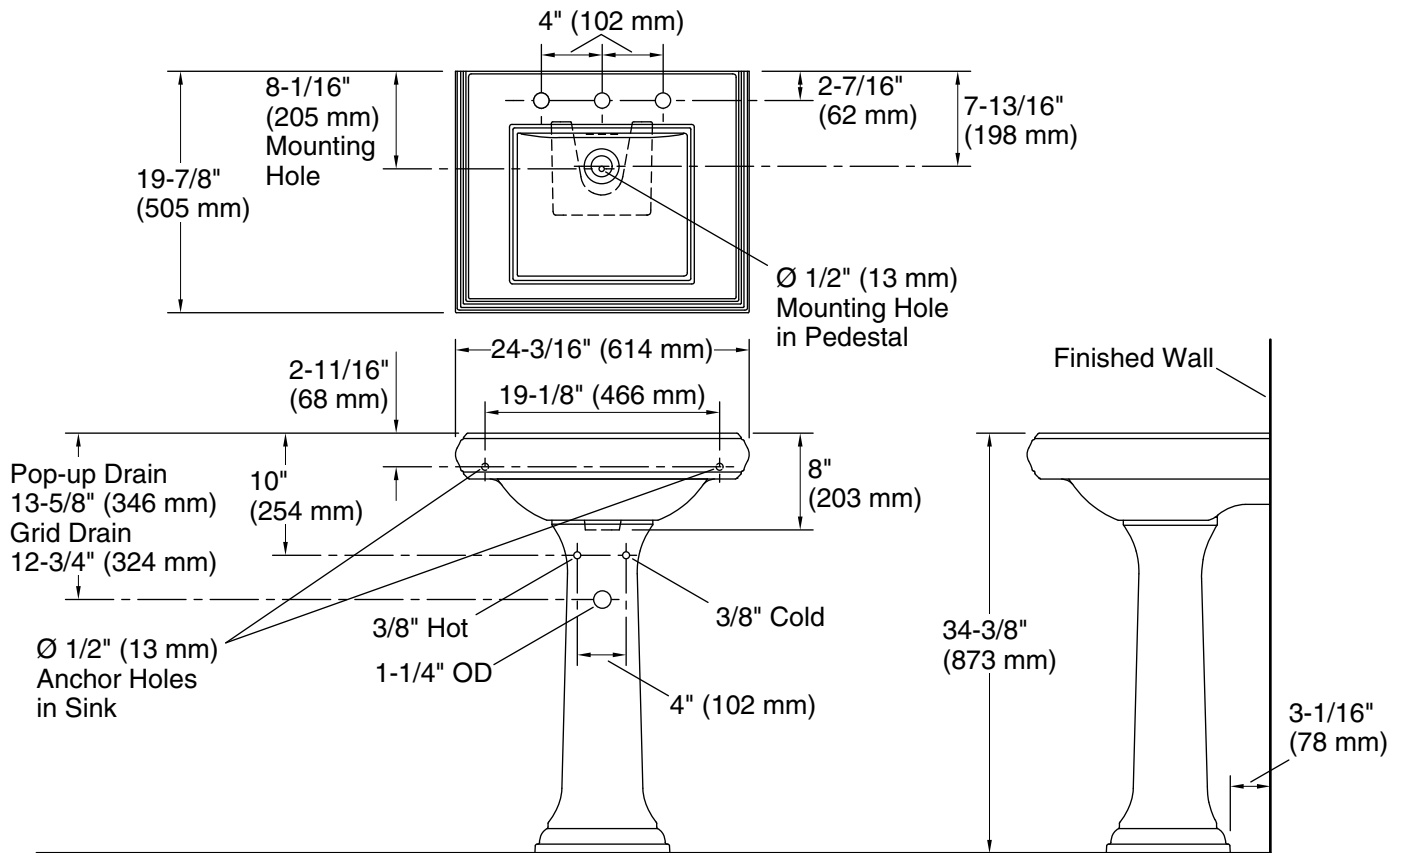

Memoirs® Classic

Pedestal Bathroom Sink

K-2238-8

Features

- 8-inch center faucet holes.
- Refined rectangular basin.
- Overflow drain.
- Combination consists of the K-2239-8 basin and the K-2267 pedestal.
- Coordinates with other products in the Memoirs collection.

Material

- Fireclay.

Installation

- Pedestal.

Recommended Products/Accessories

- K-7605-P Angle Supply with Stop (pair)
- K-8998 P-Trap

Optional Products/Accessories

- 1041816 Hardware kit, Hollow Wall

Included Components

Product consists of:

- K-2239-8 Pedestal/Console Table Bathroom Sink
- K-2267 Bathroom Sink Pedestal

Additional Components:

- Accessory pack
- Rubber pads

Codes/Standards

ASME A112.19.2/CSA B45.1

Technical Information

All product dimensions are nominal.

Bowl configuration:	Single
Installation:	Pedestal
Bowl area (Only):	Length: 15" (381 mm) Width: 13" (330 mm) Water depth: 4-1/2" (114 mm)
Number of deck holes:	3
Faucet hole spacing:	8" (203 mm)
Faucet hole(s):	1-3/8" (35 mm)
Drain hole:	1-3/4" (44 mm)