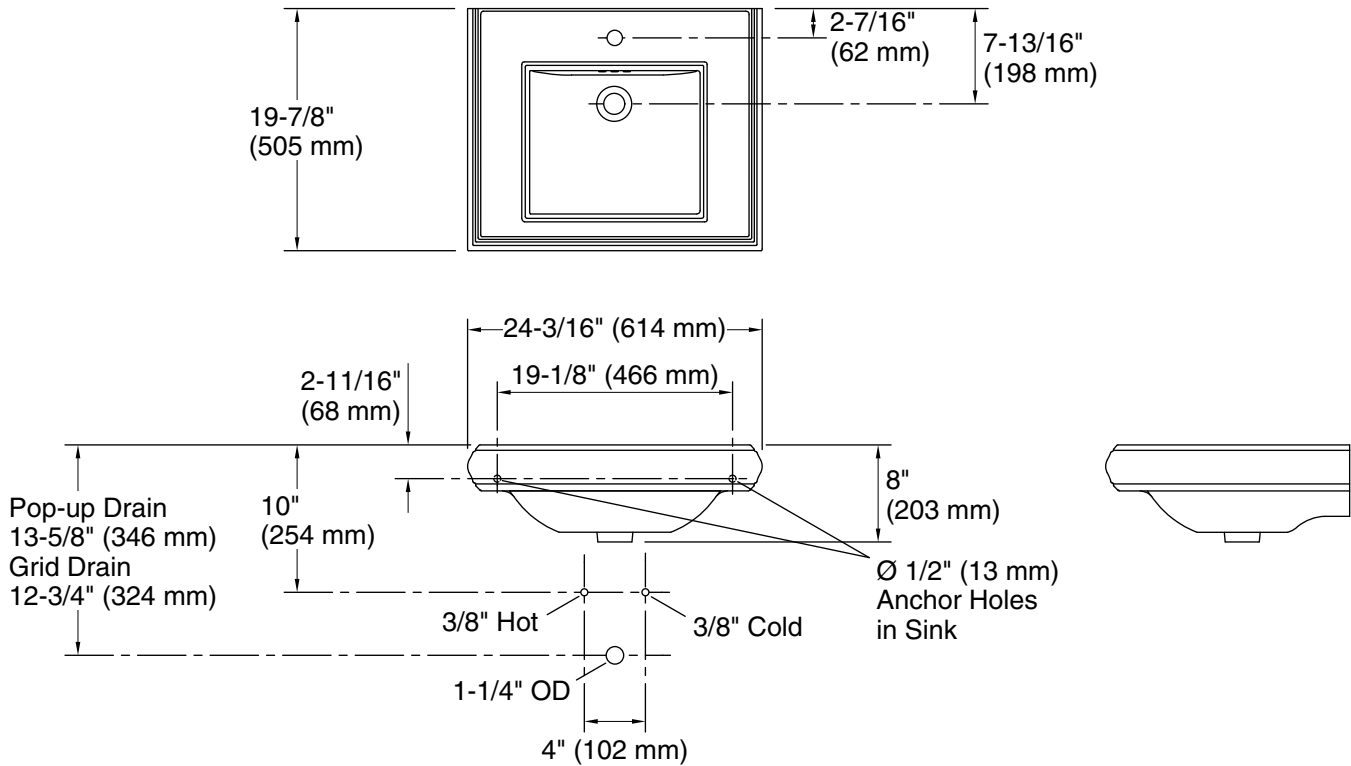

Features

- Single faucet hole.
- Refined rectangular basin.
- Overflow drain.
- Combines with the K-2267 pedestal to create the K-2238-1 Memoirs pedestal sink.
- Combines with the K-30009 Memoirs console table legs to create a complete console table solution.
- Coordinates with other products in the Memoirs collection.

Material

- Fireclay.

Installation

- Pedestal or console table.

Recommended Products/Accessories

- K-2267 Bathroom Sink Pedestal
- K-30009 Console Table Legs

Codes/Standards

ASME A112.19.2/CSA B45.1

Technical Information

All product dimensions are nominal.

Bowl configuration:	Single
Installation:	Pedestal, Console table
Bowl area:	Length: 15" (381 mm) Width: 13" (330 mm) Water depth: 4-1/2" (114 mm)
Number of deck holes:	1
Faucet hole(s):	1-3/8" (35 mm)
Drain hole:	1-3/4" (44 mm)