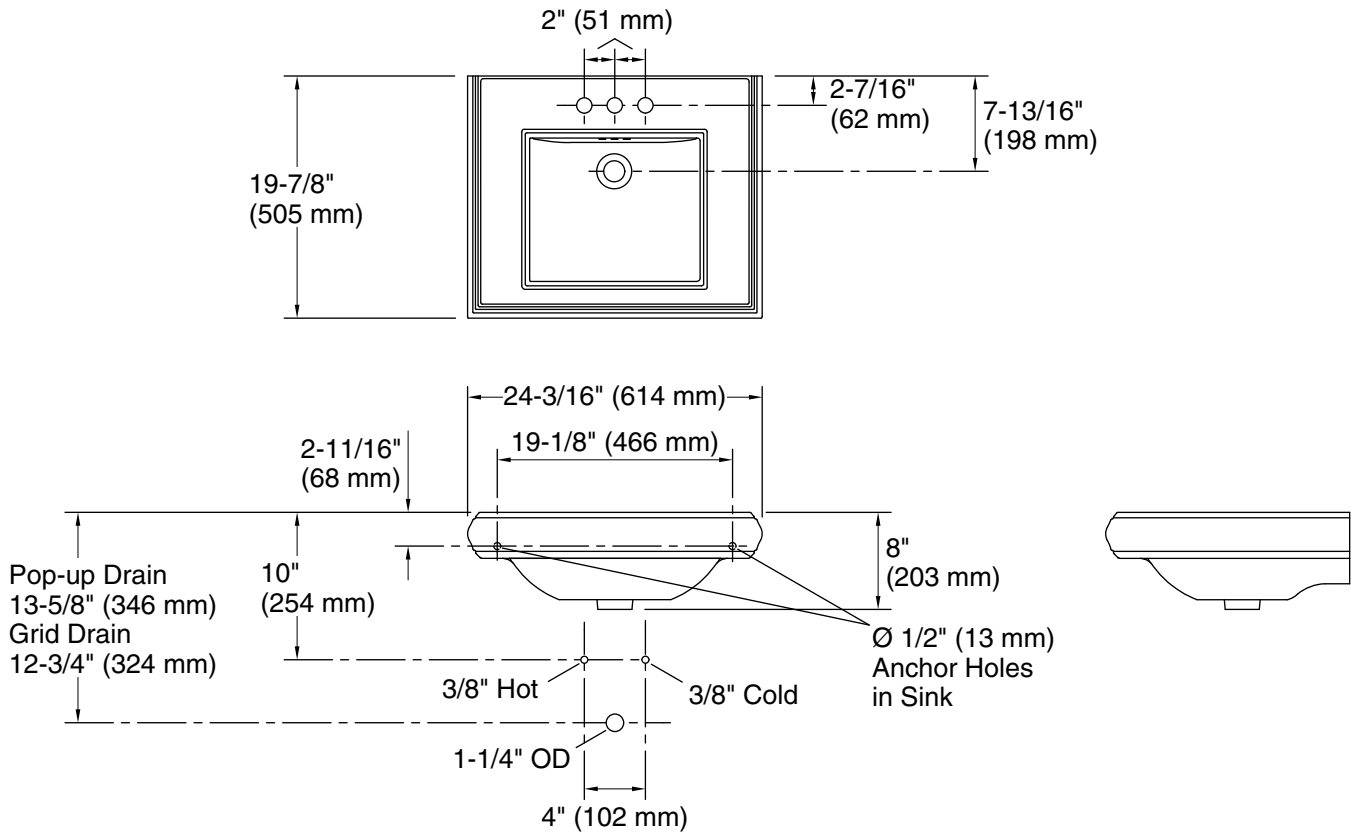

### Technical Information

All product dimensions are nominal.

Bowl configuration:	Single
Installation:	Pedestal, Console table
Bowl area:	Length: 15" (381 mm) Width: 13" (330 mm) With overflow: Yes Water depth: 4-1/2" (114 mm)
Number of deck holes:	3
Faucet hole spacing:	4" (102 mm)
Faucet hole(s):	1-1/4" (32 mm)
Drain hole:	1-3/4" (44 mm)