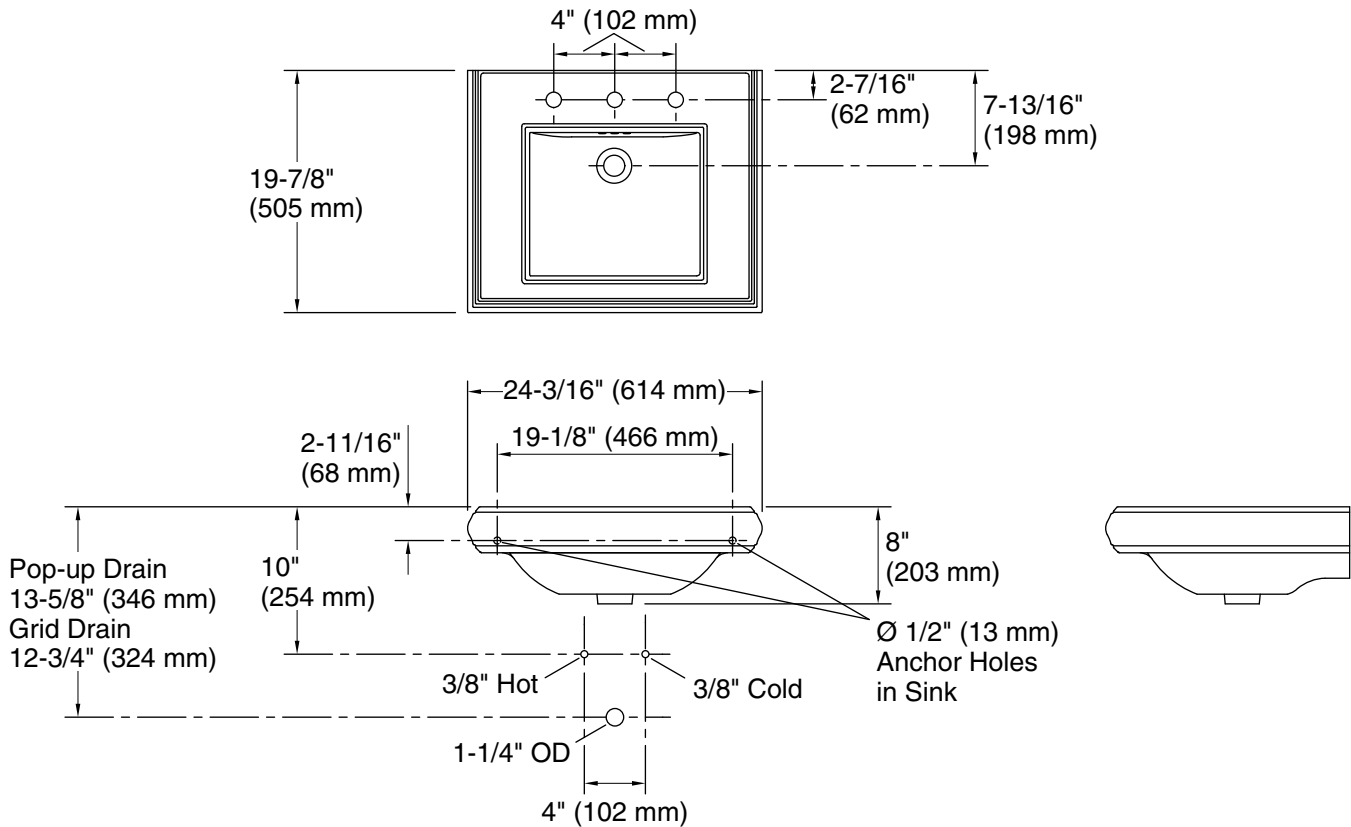

Features

- 8-inch center faucet holes.
- Refined rectangular basin.
- Overflow drain.
- Combines with the K-2267 pedestal to create the K-2238-8 Memoirs pedestal sink.
- Combines with the K-30009 Memoirs console table legs to create a complete console table solution.
- Coordinates with other products in the Memoirs collection.

Material

- Fireclay.

Installation

- Pedestal or console table.

Recommended Products/Accessories

K-2267 Bathroom Sink Pedestal
K-30009 Console Table Legs

Codes/Standards

ASME A112.19.2/CSA B45.1

Technical Information

All product dimensions are nominal.

Bowl configuration:	Single
Installation:	Pedestal, Console table
Bowl area:	Length: 15" (381 mm) Width: 13" (330 mm) With overflow: Yes Water depth: 4-1/2" (114 mm)
Number of deck holes:	3
Faucet hole spacing:	8" (203 mm)
Faucet hole(s):	1-3/8" (35 mm)
Drain hole:	1-3/4" (44 mm)