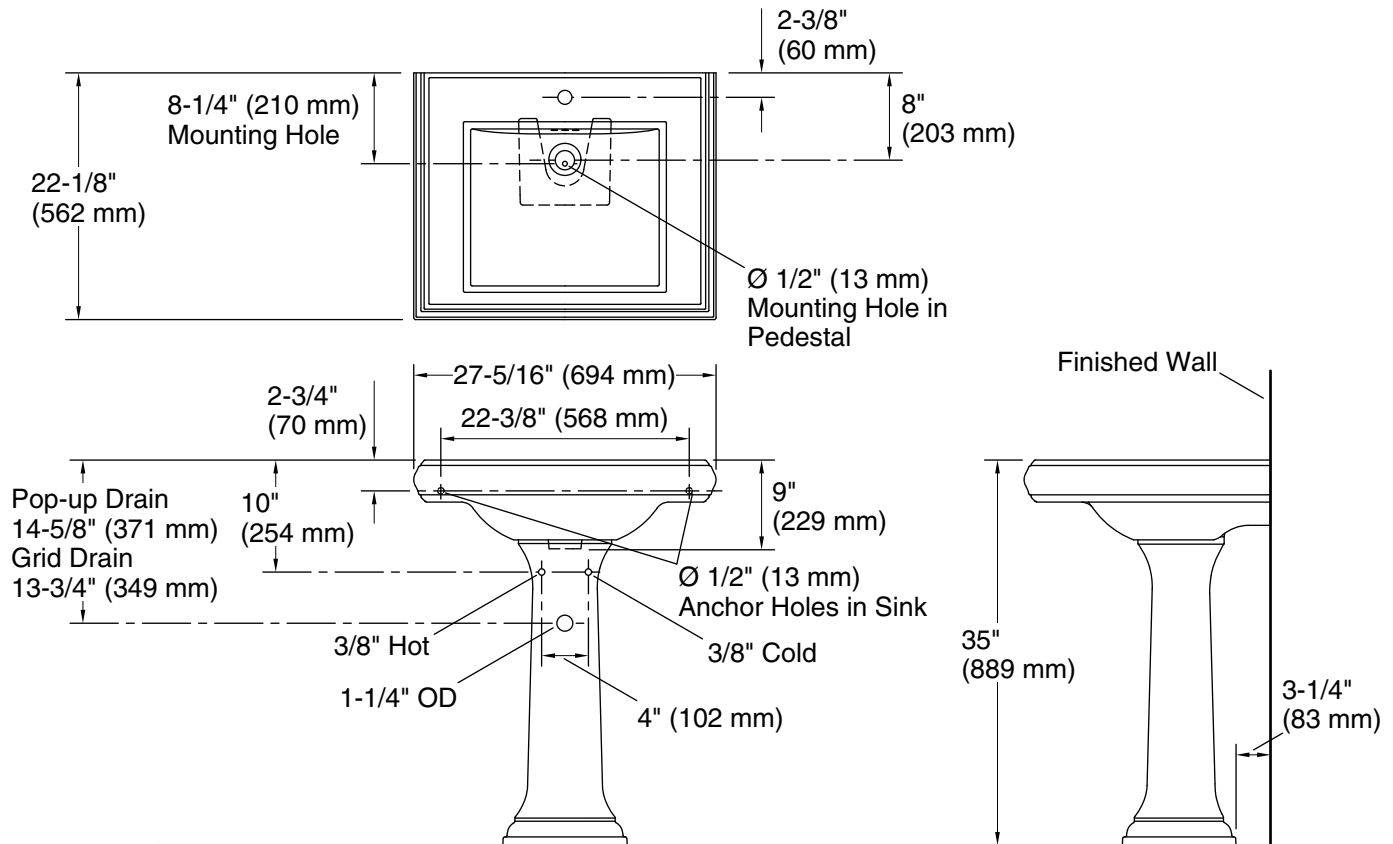

Memoirs® Classic

Pedestal Bathroom Sink

K-2258-1

Features

- Single faucet hole.
- Refined rectangular basin.
- Overflow drain.
- Combination consists of the K-2259-1 basin and the K-2267 pedestal.
- Coordinates with other products in the Memoirs collection.

Material

- Fireclay.

Installation

- Pedestal.

Recommended Products/Accessories

- K-7605-P Angle Supply with Stop (pair)
- K-8998 P-Trap

Optional Products/Accessories

- 1041816 Hardware kit, Hollow Wall

Included Components

Product consists of:

- K-2259-1 Pedestal/Console Table Bathroom Sink
- K-2267 Bathroom Sink Pedestal

Additional Components:

- Accessory pack
- rubber pads

Codes/Standards

ASME A112.19.2/CSA B45.1

Technical Information

All product dimensions are nominal.

Bowl configuration:	Single
Installation:	Pedestal
Bowl area (Only):	Length: 18" (457 mm) Width: 15" (381 mm) Water depth: 5-1/4" (133 mm)
Number of deck holes:	1
Faucet hole(s):	1-3/8" (35 mm)
Drain hole:	1-3/4" (44 mm)