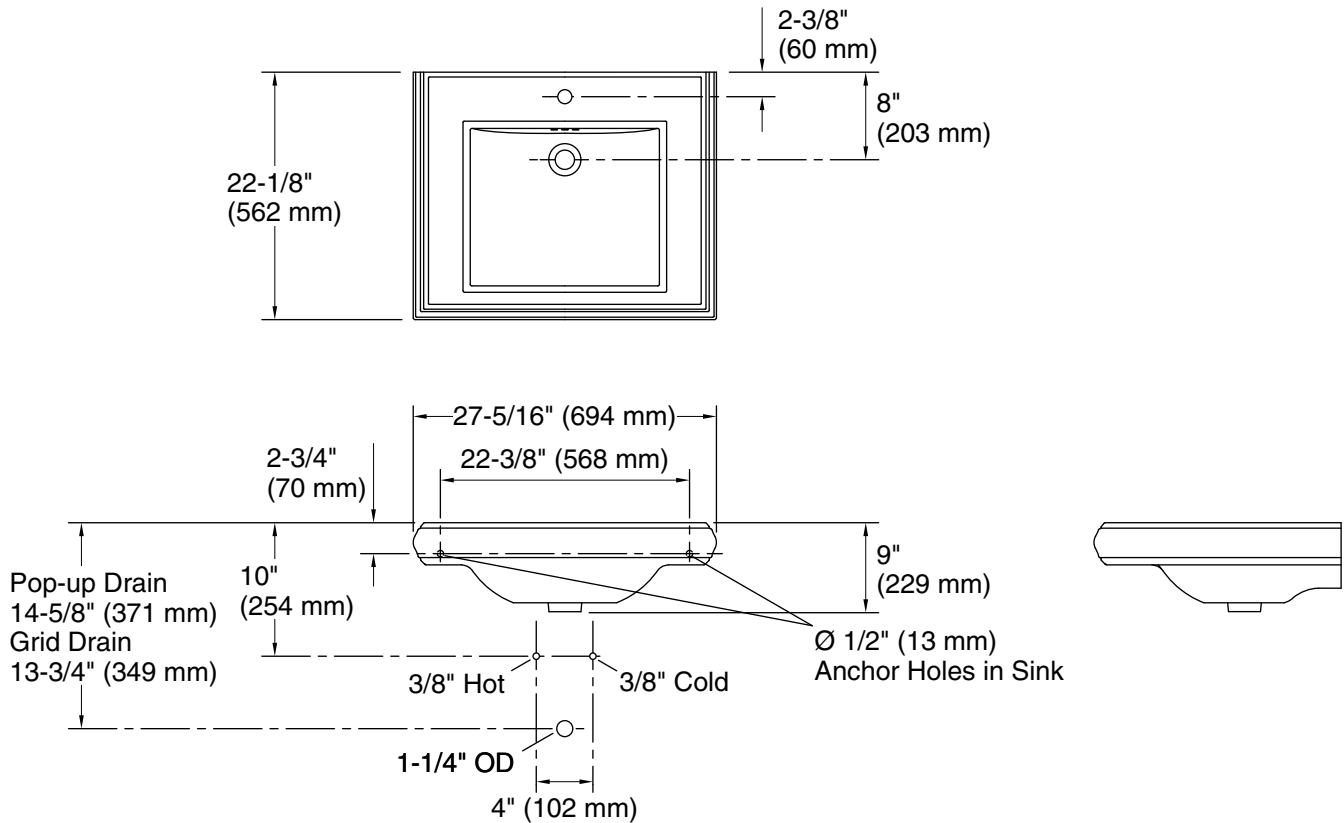

### Technical Information

All product dimensions are nominal.

Bowl configuration:	Single
Installation:	Pedestal, Console table
Bowl area:	Length: 18" (457 mm) Width: 15" (381 mm) With overflow: Yes Water depth: 5-1/4" (133 mm)
Number of deck holes:	1
Faucet hole(s):	1-3/8" (35 mm)
Drain hole:	1-3/4" (44 mm)