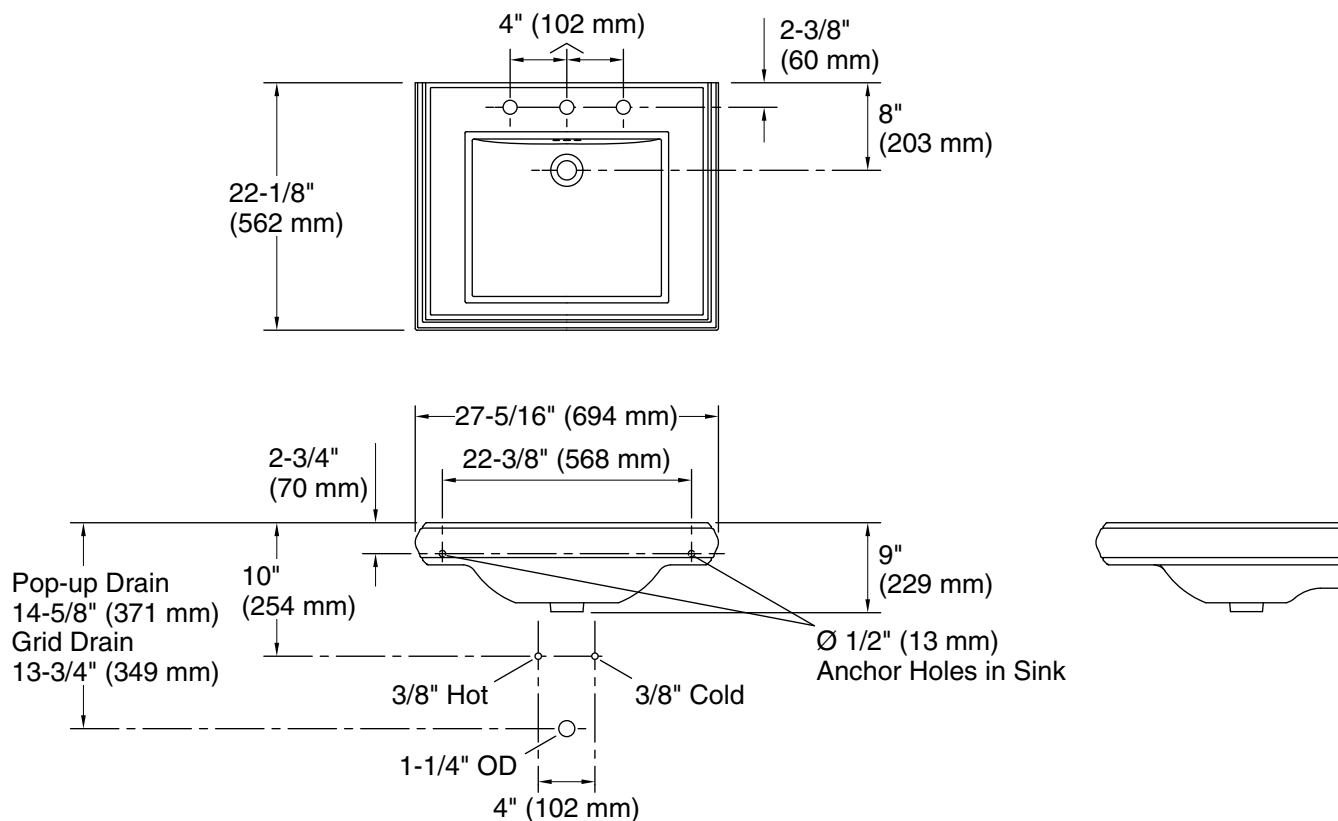

Features

- 8-inch center faucet holes.
- Refined rectangular basin.
- Overflow drain.
- Combines with the K-2267 pedestal to create the K-2258-8 Memoirs pedestal sink.
- Combines with the K-30010 Memoirs console table legs to create a complete console table solution.
- Coordinates with other products in the Memoirs collection.

Technical Information

All product dimensions are nominal.

Bowl configuration:	Single
Installation:	Pedestal, Console table
Bowl area:	Length: 18" (457 mm) Width: 15" (381 mm) With overflow: Yes Water depth: 5-1/4" (133 mm)
Number of deck holes:	3
Faucet hole spacing:	8" (203 mm)
Faucet hole(s):	1-3/8" (35 mm)
Drain hole:	1-3/4" (44 mm)