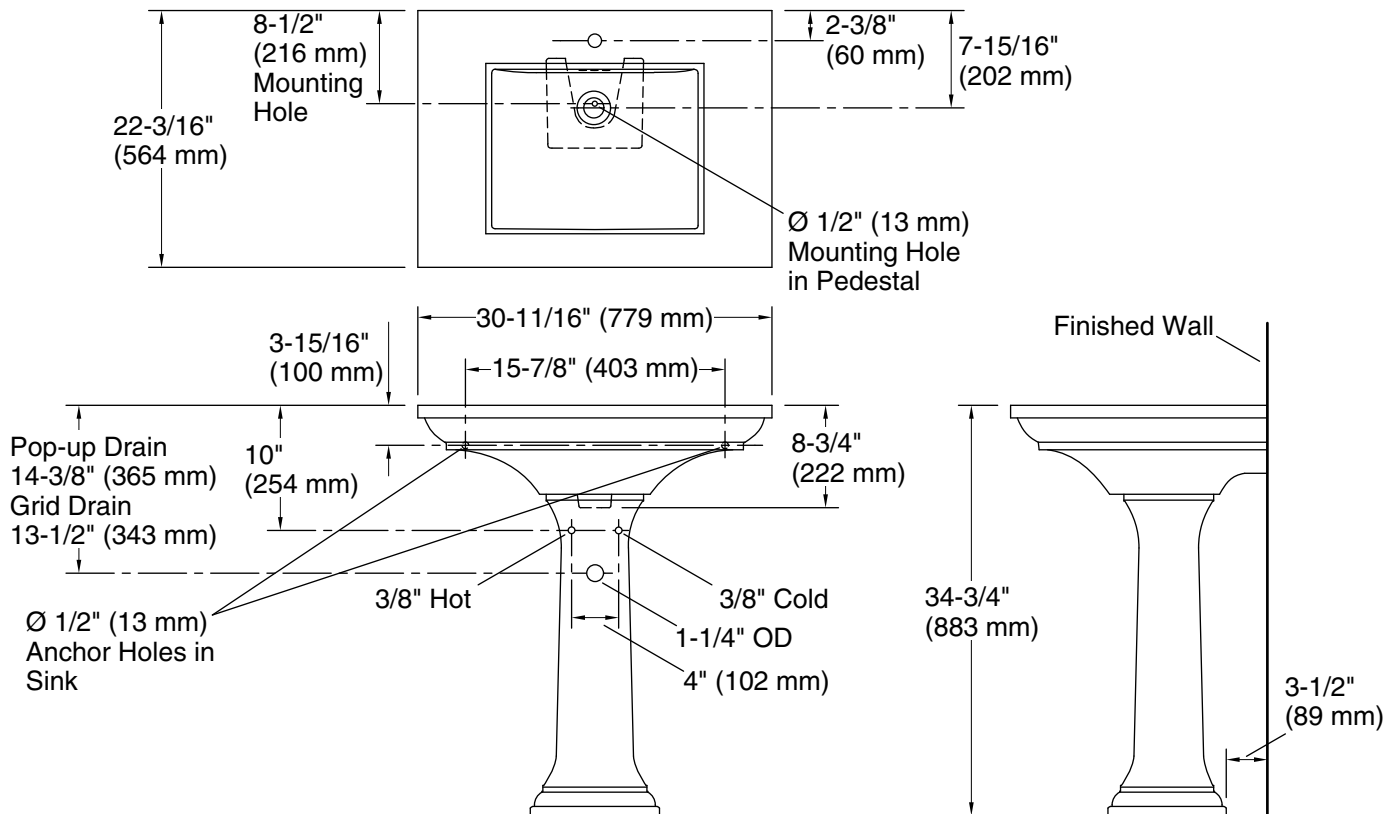

Memoirs® Stately

Pedestal Bathroom Sink

K-2268-1

Features

- Single faucet hole.
- Elegant rectangular basin.
- Overflow drain.
- Combination consists of the K-2269-1 basin and the K-2267 pedestal.
- Coordinates with other products in the Memoirs collection.

Material

- Fireclay.

Installation

- Pedestal.

Recommended Products/Accessories

- K-7605-P Angle Supply with Stop (pair)
- K-8998 P-Trap

Optional Products/Accessories

- 1041816 Hardware kit, Hollow Wall

Included Components

Product consists of:

- K-2269-1 Pedestal/Console Table Bathroom Sink
- K-2267 Bathroom Sink Pedestal

Additional Components:

- Accessory pack
- Rubber pads

Codes/Standards

ASME A112.19.2/CSA B45.1

THE BOLD LOOK
OF **KOHLER**®

Technical Information

All product dimensions are nominal.

Bowl configuration:	Single
Installation:	Pedestal
Bowl area (Only):	Length: 19" (483 mm) Width: 14" (356 mm) Water depth: 5-1/2" (140 mm)
Number of deck holes:	1
Faucet hole(s):	1-3/8" (35 mm)
Drain hole:	1-3/4" (44 mm)