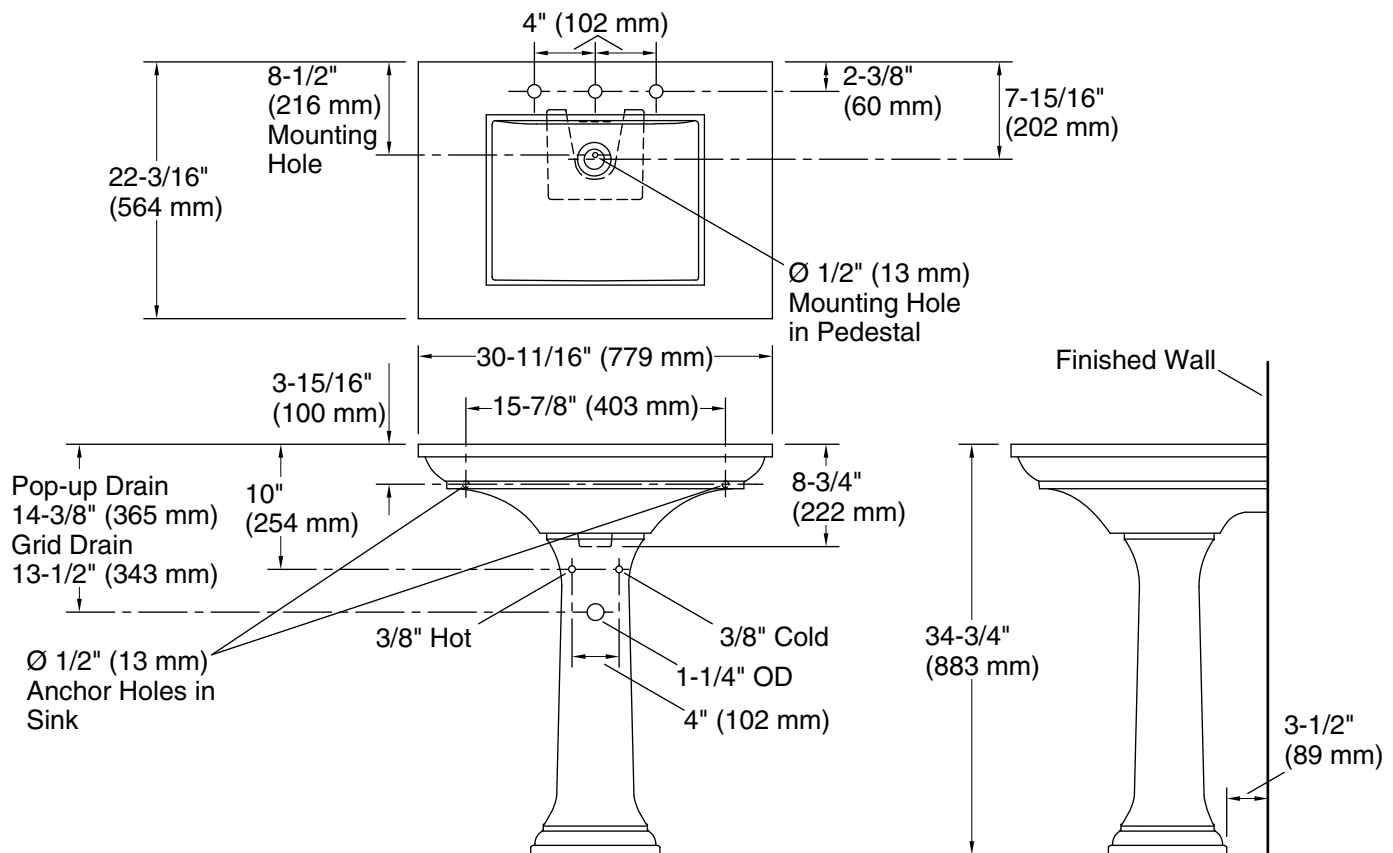

### Technical Information

All product dimensions are nominal.

Bowl configuration:	Single
Installation:	Pedestal
Bowl area (Only):	Length: 19" (483 mm) Width: 14" (356 mm) Water depth: 5-1/2" (140 mm)
Number of deck holes:	3
Faucet hole spacing:	8" (203 mm)
Faucet hole(s):	1-3/8" (35 mm)
Drain hole:	1-3/4" (44 mm)