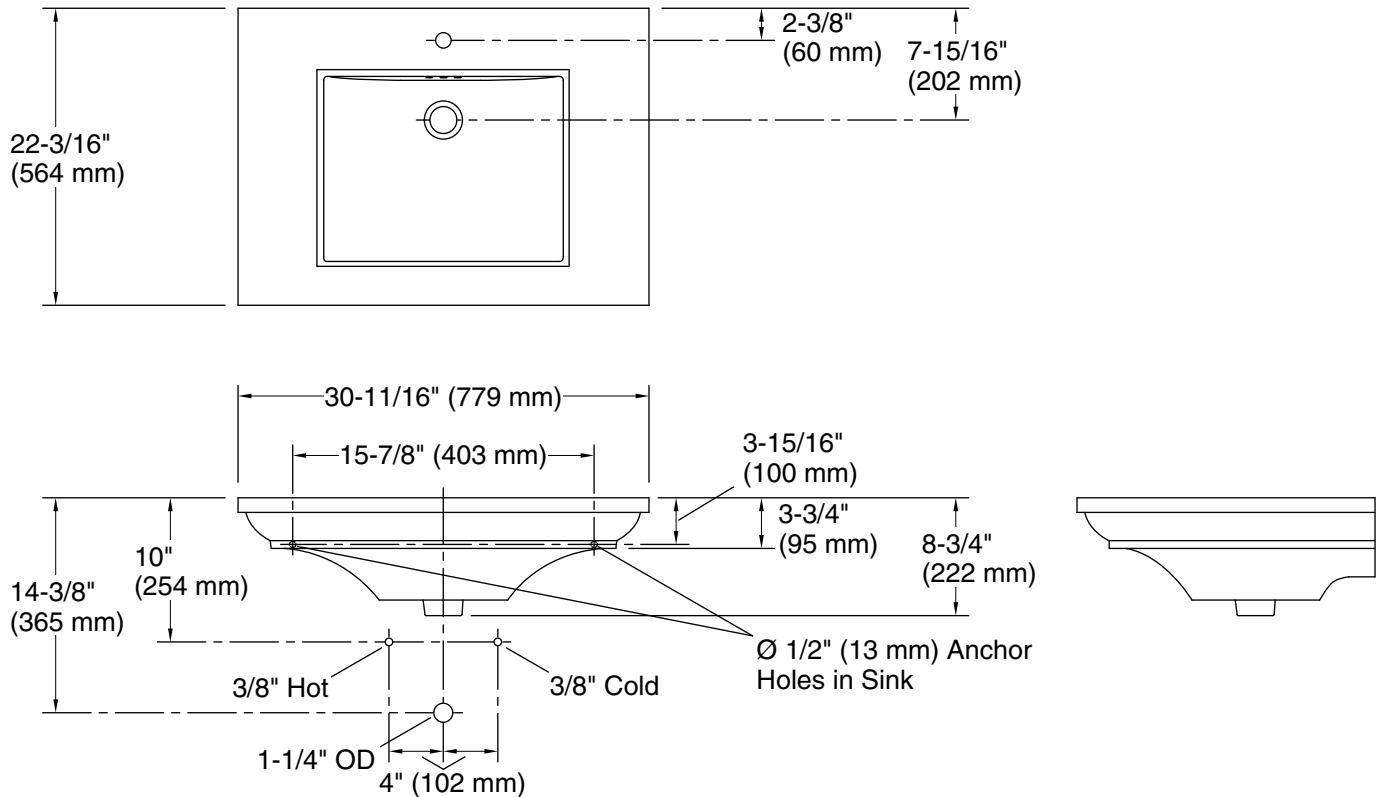

### Technical Information

All product dimensions are nominal.

Bowl configuration:	Single
Installation:	Pedestal, Console table
Bowl area (Only):	Length: 19" (483 mm) Width: 14" (356 mm) Water depth: 5-1/2" (140 mm)
Number of deck holes:	1
Faucet hole(s):	1-3/8" (35 mm)
Drain hole:	1-3/4" (44 mm)