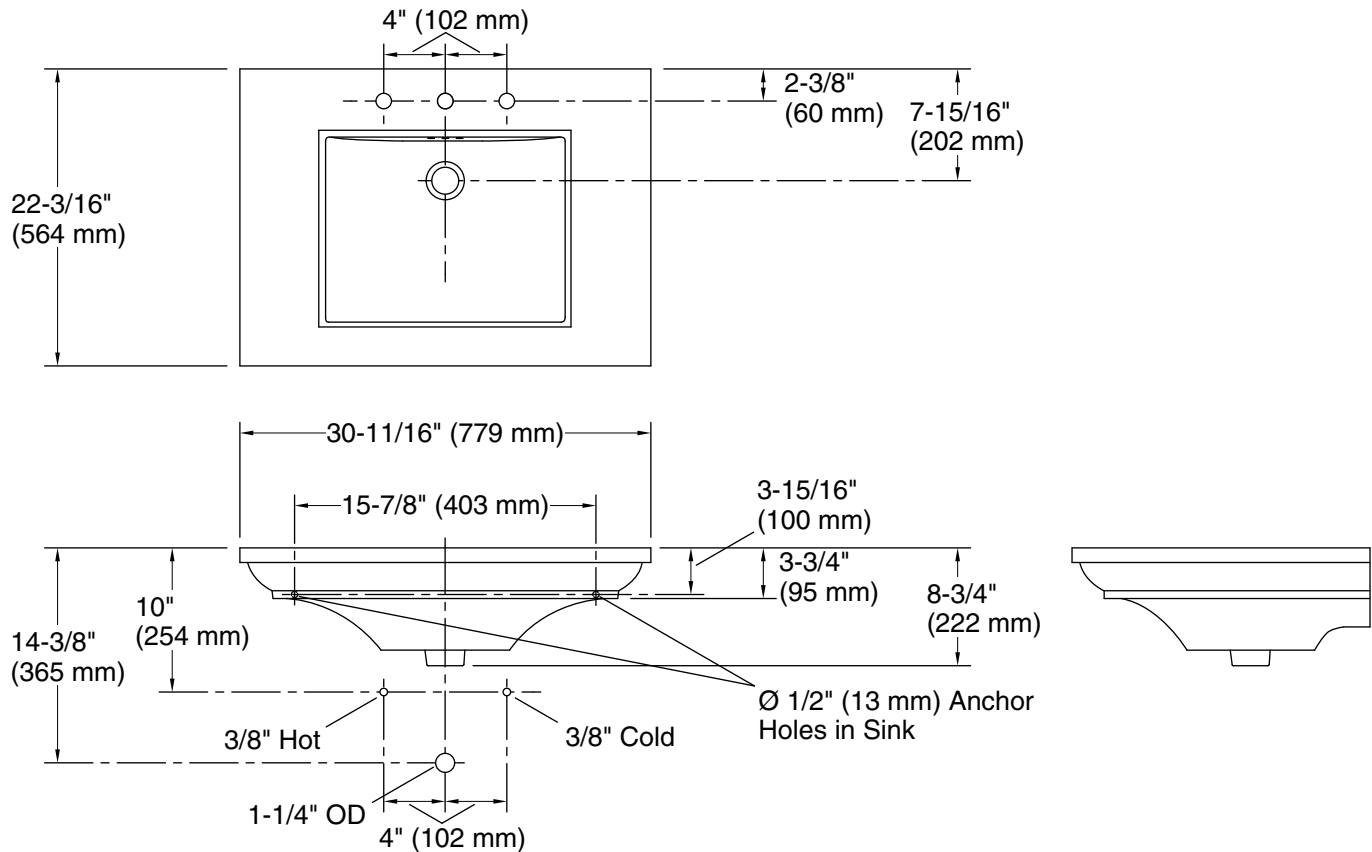

Features

- 8-inch center faucet holes.
- Elegant rectangular basin.
- Overflow drain.
- Combines with the K-2267 pedestal to create the K-2268-8 Memoirs pedestal sink.
- Combines with the K-6880 or K-30003 console table legs to create a Memoirs console table.
- Coordinates with other products in the Memoirs collection.

Technical Information

All product dimensions are nominal.

Bowl configuration:	Single
Installation:	Pedestal, Console table
Bowl area (Only):	Length: 19" (483 mm) Width: 14" (356 mm) Water depth: 5-1/2" (140 mm)
Number of deck holes:	3
Faucet hole spacing:	8" (203 mm)
Faucet hole(s):	1-3/8" (35 mm)
Drain hole:	1-3/4" (44 mm)