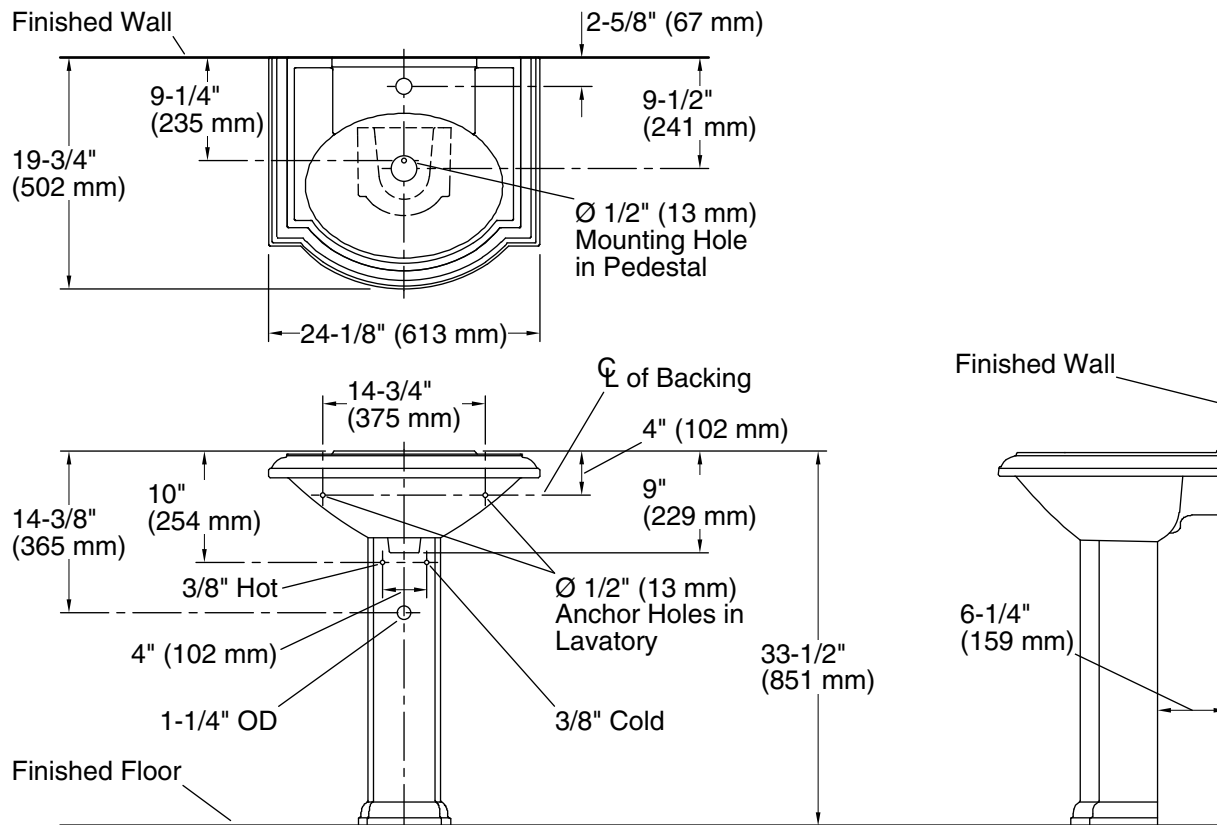

Devonshire®
Pedestal Bathroom Sink
K-2286-1

Features

- Single faucet hole.
- Oval basin.
- Overflow drain.
- Combination consists of the K-2287-1 basin and the K-2288 pedestal.
- Coordinates with other products in the Devonshire collection.

Material

- Vitreous china.

Installation

- Pedestal.

Recommended Products/Accessories

- K-7605-P Angle Supply with Stop (pair)
- K-8998 P-Trap

Optional Products/Accessories

- 1041816 Hardware kit, Hollow Wall

Included Components

Product consists of:

- K-2287-1 Pedestal Bathroom Sink Basin
- K-2288 Bathroom Sink Pedestal

Additional Components:

- accessory pack 52204, rubber pads 63069

Codes/Standards

ASME A112.19.2/CSA B45.1

Technical Information

All product dimensions are nominal.

Bowl configuration:	Single
Installation:	Pedestal
Bowl area:	Length: 17" (432 mm) Width: 12" (305 mm) Water depth: 4-7/8" (124 mm)
Number of deck holes:	1
Faucet hole(s):	1-3/8" (35 mm)
Drain hole:	1-3/4" (44 mm)