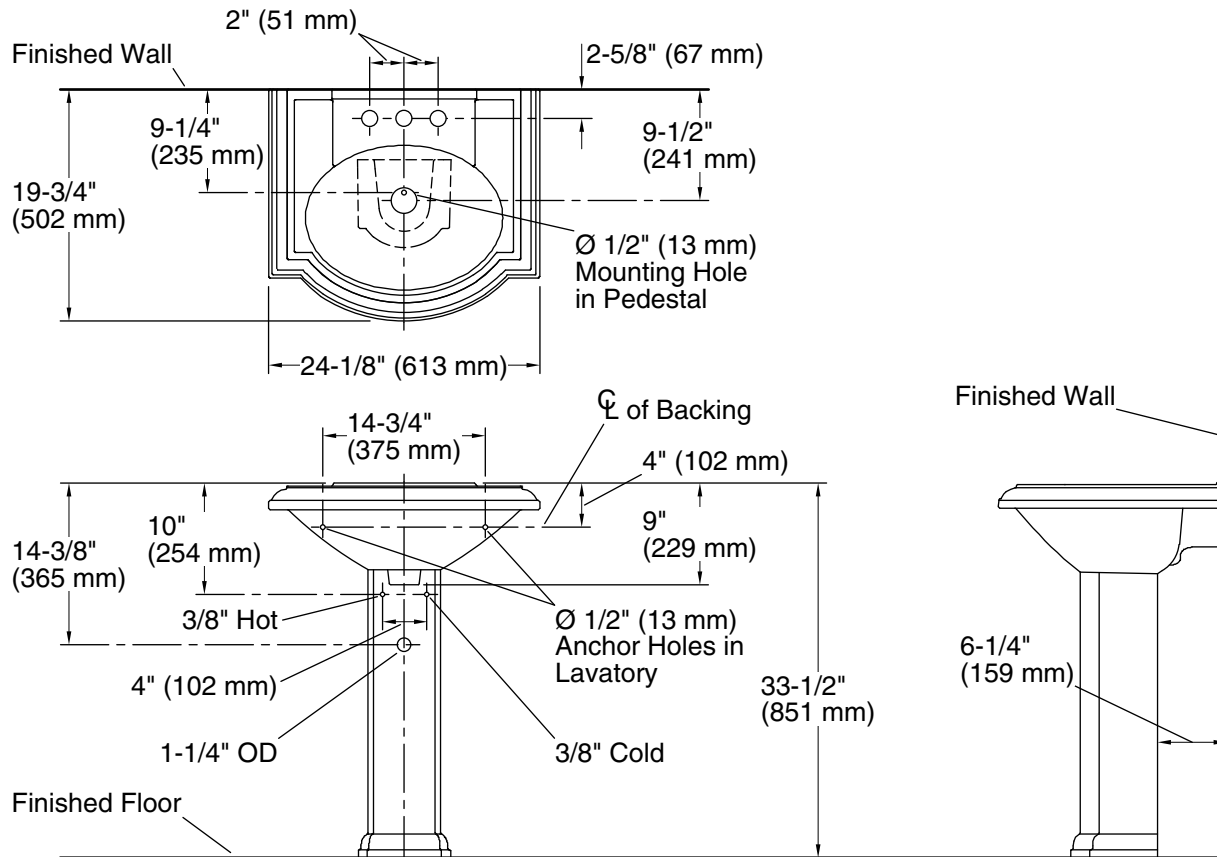

Devonshire® Pedestal Bathroom Sink K-2286-4

Features

- 4-inch center faucet holes.
- Oval basin.
- Overflow drain.
- Combination consists of the K-2287-4 basin and the K-2288 pedestal.
- Coordinates with other products in the Devonshire collection.

THE BOLD LOOK
OF **KOHLER**®

Technical Information

All product dimensions are nominal.

Bowl configuration:	Single
Installation:	Pedestal
Bowl area:	Length: 17" (432 mm) Width: 12" (305 mm) Water depth: 4-7/8" (124 mm)
Number of deck holes:	3
Faucet hole spacing:	4" (102 mm)
Faucet hole(s):	1-1/4" (32 mm)
Drain hole:	1-3/4" (44 mm)