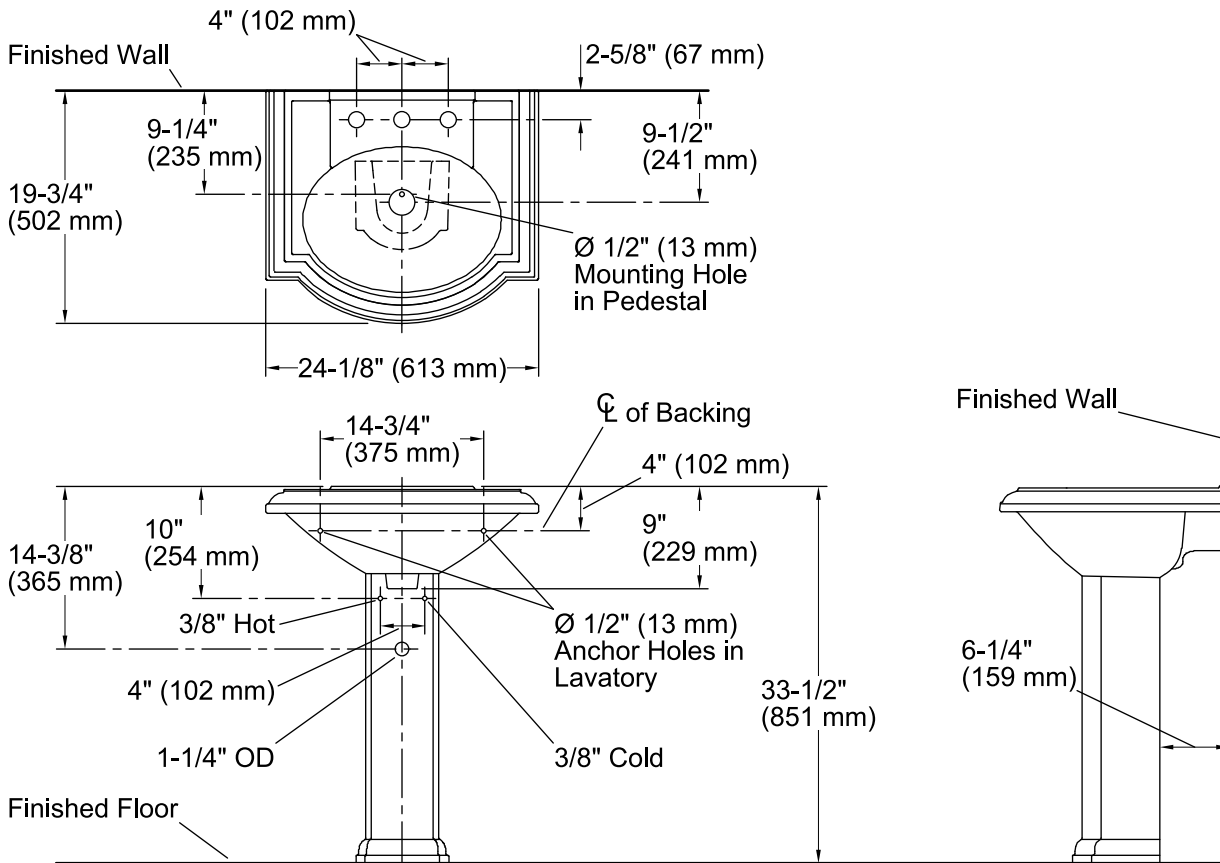

Devonshire®
Pedestal Bathroom Sink
K-2286-8

Features

- 8-inch center faucet holes.
- Oval basin.
- Overflow drain.
- Combination consists of the K-2287-8 basin and the K-2288 pedestal.
- Coordinates with other products in the Devonshire collection.

Material

- Vitreous china.

Installation

- Pedestal.

Recommended Products/Accessories

- K-7605-P Angle Supply with Stop (pair)
- K-8998 P-Trap

Optional Products/Accessories

- 1041816 Hardware kit, Hollow Wall

Included Components

Product consists of:

- K-2288 Bathroom Sink Pedestal
- K-2287-8 Pedestal Bathroom Sink Basin

Additional Components:

- accessory pack 52204, rubber pads 63069

Codes/Standards

ASME A112.19.2/CSA B45.1

Technical Information

All product dimensions are nominal.

Bowl configuration:	Single
Installation:	Pedestal
Bowl area:	Length: 17" (432 mm) Width: 12" (305 mm) Water depth: 4-7/8" (124 mm)
Number of deck holes:	3
Faucet hole spacing:	8" (203 mm)
Faucet hole(s):	1-3/8" (35 mm)
Drain hole:	1-3/4" (44 mm)