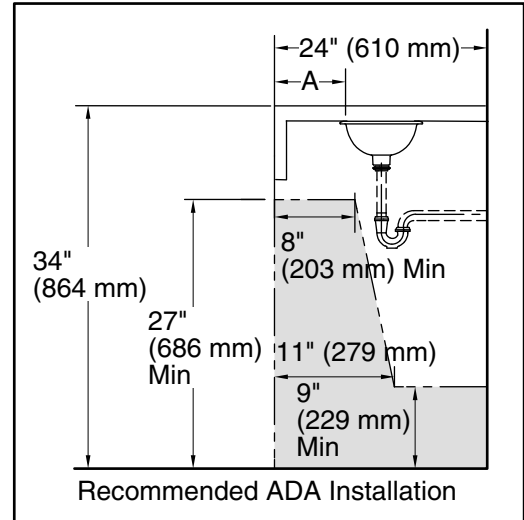

A
Drop-in	4-3/8" (137 mm)
Under-mount (shown)	4-3/8" (137 mm)

Technical Information

All product dimensions are nominal.

Installation:	Drop-in, Under-mount
Bowl area:	Diameter: 10-5/8" (270 mm) Water depth: 4-3/4" (121 mm)
Drain hole:	1-3/4" (44 mm)
Template:	116214-7, required, included

Notes

Install this product according to the installation instructions.

Spout must be a minimum of 4-1/2" (114 mm) long for adequate clearance into bathroom sink. Supplied basin clamp assembly for under-mount installation requires 1" (25 mm) minimum countertop thickness. Installer must supply hardware for thinner countertops.

ADA, CSA B651 compliant when installed to the specific requirements of these regulations.