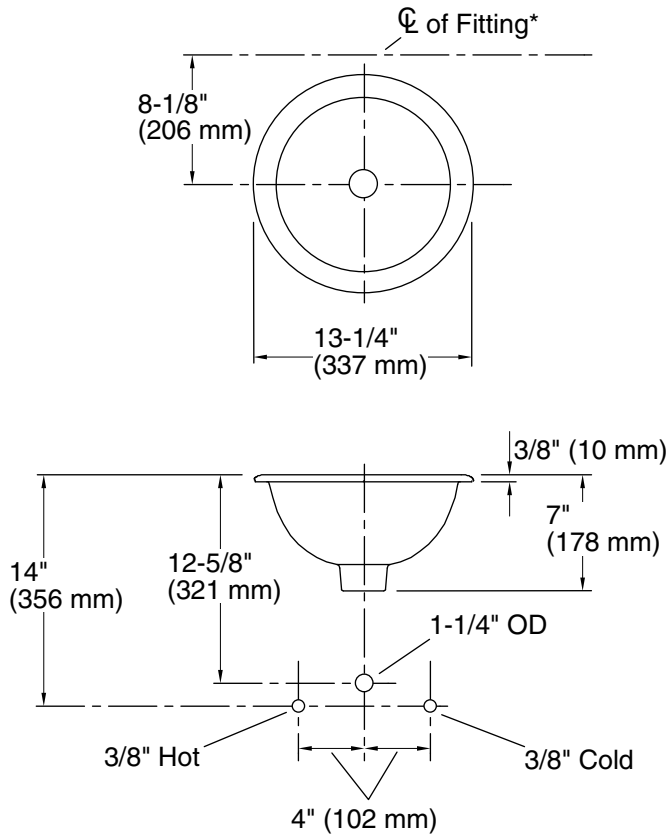

Features

- Petite round design.
- No faucet holes; requires wall- or counter-mount faucet.

Material

- Vitreous china.

Installation

- Drop-in or under-mount.

Recommended Products/Accessories

K-9018 P-Trap

Available Colors/Finishes

Color tiles intended for reference only.

Color	Code	Description
	0	White
	96	Biscuit
	47	Almond
	95	Ice™ Grey
	7	Black Black™
	71	Seafoam Green
	97	Timberline™

	A
Drop-in	4-3/8" (137 mm)
Under-mount (shown)	4-3/8" (137 mm)

Technical Information

All product dimensions are nominal.

Installation:	Drop-in, Under-mount
Bowl area:	Diameter: 10-5/8" (270 mm) Water depth: 4-3/4" (121 mm)
Drain hole:	1-3/4" (44 mm)
Template:	116214-7, required, included

Notes

Install this product according to the installation instructions.

Spout must be a minimum of 4-1/2" (114 mm) long for adequate clearance into bathroom sink. Supplied basin clamp assembly for under-mount installation requires 1" (25 mm) minimum countertop thickness. Installer must supply hardware for thinner countertops.