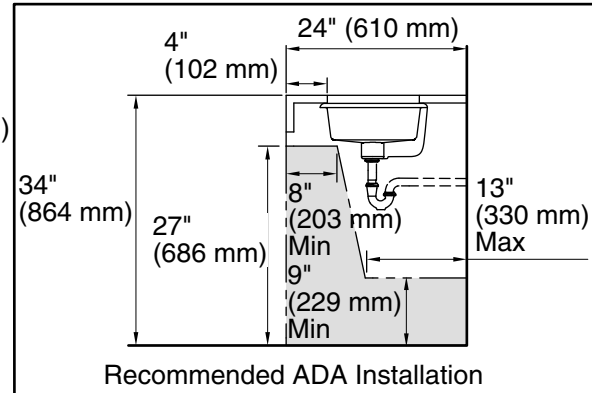

Material

- Vitreous china.

Installation

- Under-mount.

Included Components

Additional Components:

1193643 Basin clamps

ADA

Available Colors/Finishes

Color tiles intended for reference only.

Color	Code	Description
	0	White
	96	Biscuit
	NY	Dune
	7	Black Black™

Technical Information

All product dimensions are nominal.

Bowl configuration:	Single
Installation:	Undermount
Bowl area (Only):	Length: 17" (432 mm) Width: 13" (330 mm) Water depth: 3" (76 mm)
Drain hole:	1-3/4" (44 mm)
Template:	1006809-7, required, not included