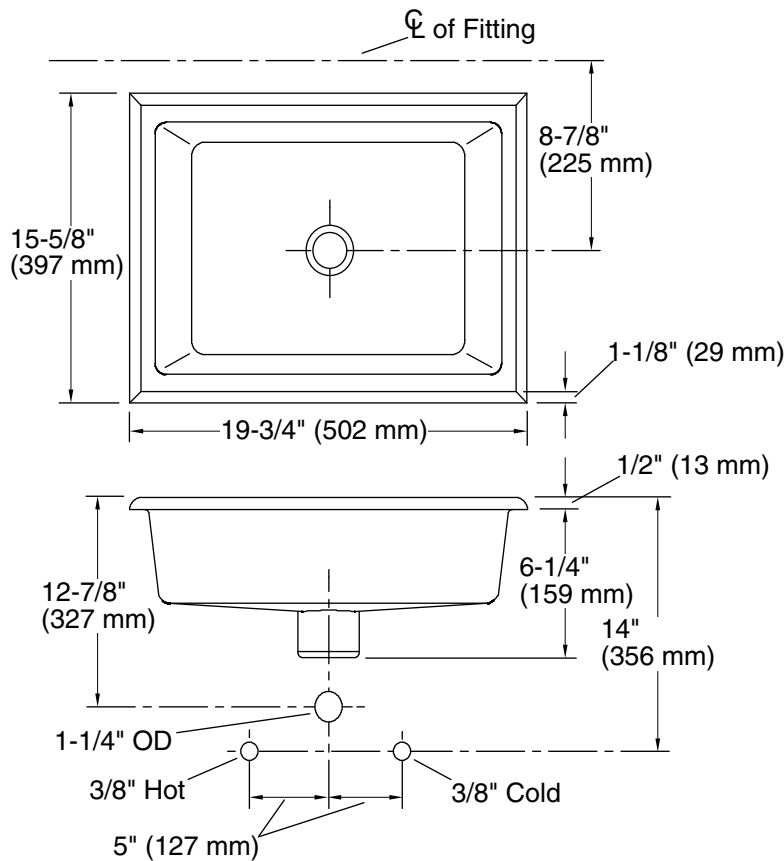

Features

- Rectangular basin.
- Glazed underside works beautifully for countertop installations.
- Overflow drain.
- No faucet holes; requires wall- or counter-mount faucet.
- Coordinates with other products in the Kathryn collection.

Material

- Vitreous china.

Installation

- Under-mount.

Included Components

Additional Components:

1193643 Basin clamps

ADA

Available Colors/Finishes

Color tiles intended for reference only.

Color	Code	Description
	0	White
	96	Biscuit
	NY	Dune
	7	Black Black™

Technical Information

All product dimensions are nominal.

Bowl configuration:	Single
Installation:	Undermount
Bowl area (Only):	Length: 17" (432 mm) Width: 13" (330 mm) Water depth: 3" (76 mm)
Drain hole:	1-3/4" (44 mm)
Template:	1006809-7, required, not included