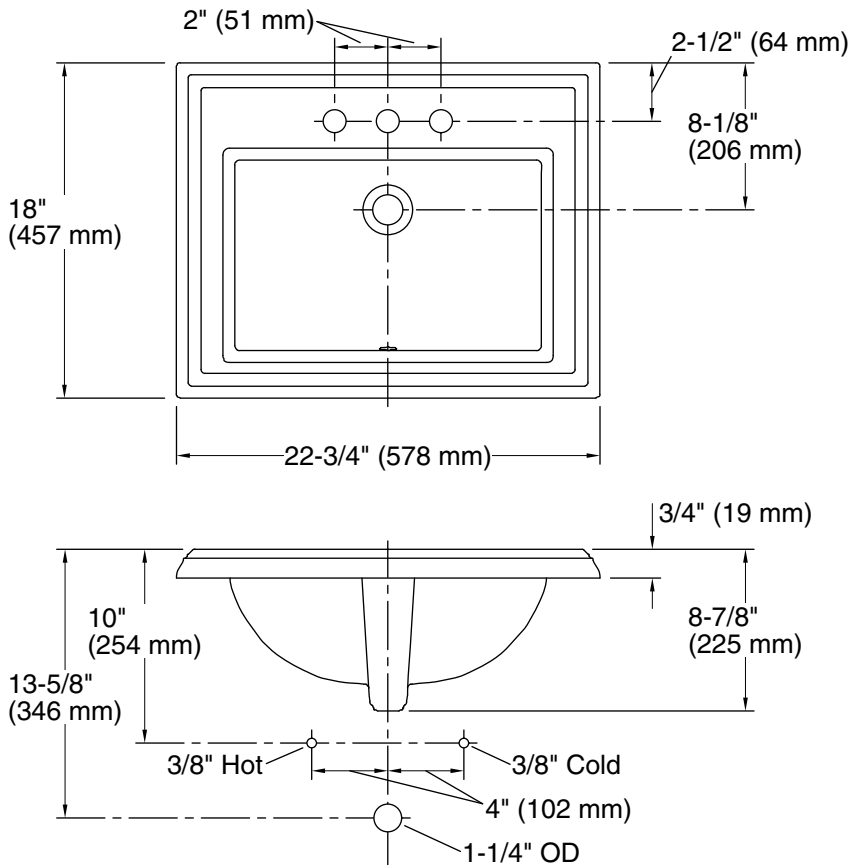

Memoirs® Stately
Drop-in Bathroom Sink
K-2337-4

Features

- 4-inch center faucet holes.
- Elegant rectangular basin.
- Overflow drain.
- Coordinates with other products in the Memoirs collection.

Material

- Vitreous china.

Installation

- Drop-in.

Recommended Products/Accessories

K-8998 P-Trap

ADA **CSA B651**

Codes/Standards

ASME A112.19.2/CSA B45.1
ADA
ICC/ANSI A117.1
CSA B651

Technical Information

All product dimensions are nominal.

Bowl configuration:	Single
Installation:	Drop-in
Bowl area (Only):	Length: 17" (432 mm) Width: 10" (254 mm) Water depth: 5" (127 mm)
Number of deck holes:	3
Faucet hole spacing:	4" (102 mm)
Faucet hole(s):	1-1/4" (32 mm)
Drain hole:	1-3/4" (44 mm)
Template:	1003676, required, included