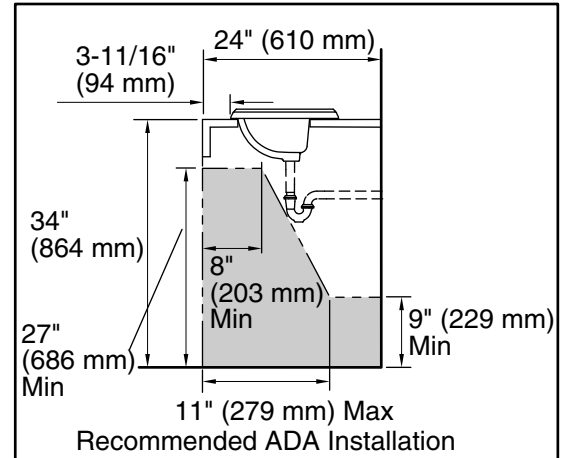

Memoirs® Stately
Drop-in Bathroom Sink
K-2337-4

Features

- 4-inch center faucet holes.
- Elegant rectangular basin.
- Overflow drain.
- Coordinates with other products in the Memoirs collection.

Material

- Vitreous china.

Installation

- Drop-in.

Recommended Products/Accessories

K-8998 P-Trap

ADA **CSA B651**

Codes/Standards

ASME A112.19.2/CSA B45.1
ADA
ICC/ANSI A117.1
CSA B651

Technical Information

All product dimensions are nominal.

Bowl configuration:	Single
Installation:	Drop-in
Bowl area (Only):	Length: 17" (432 mm) Width: 10" (254 mm) Water depth: 5" (127 mm)
Number of deck holes:	3
Faucet hole spacing:	4" (102 mm)
Faucet hole(s):	1-1/4" (32 mm)
Drain hole:	1-3/4" (44 mm)
Template:	1003676, required, included