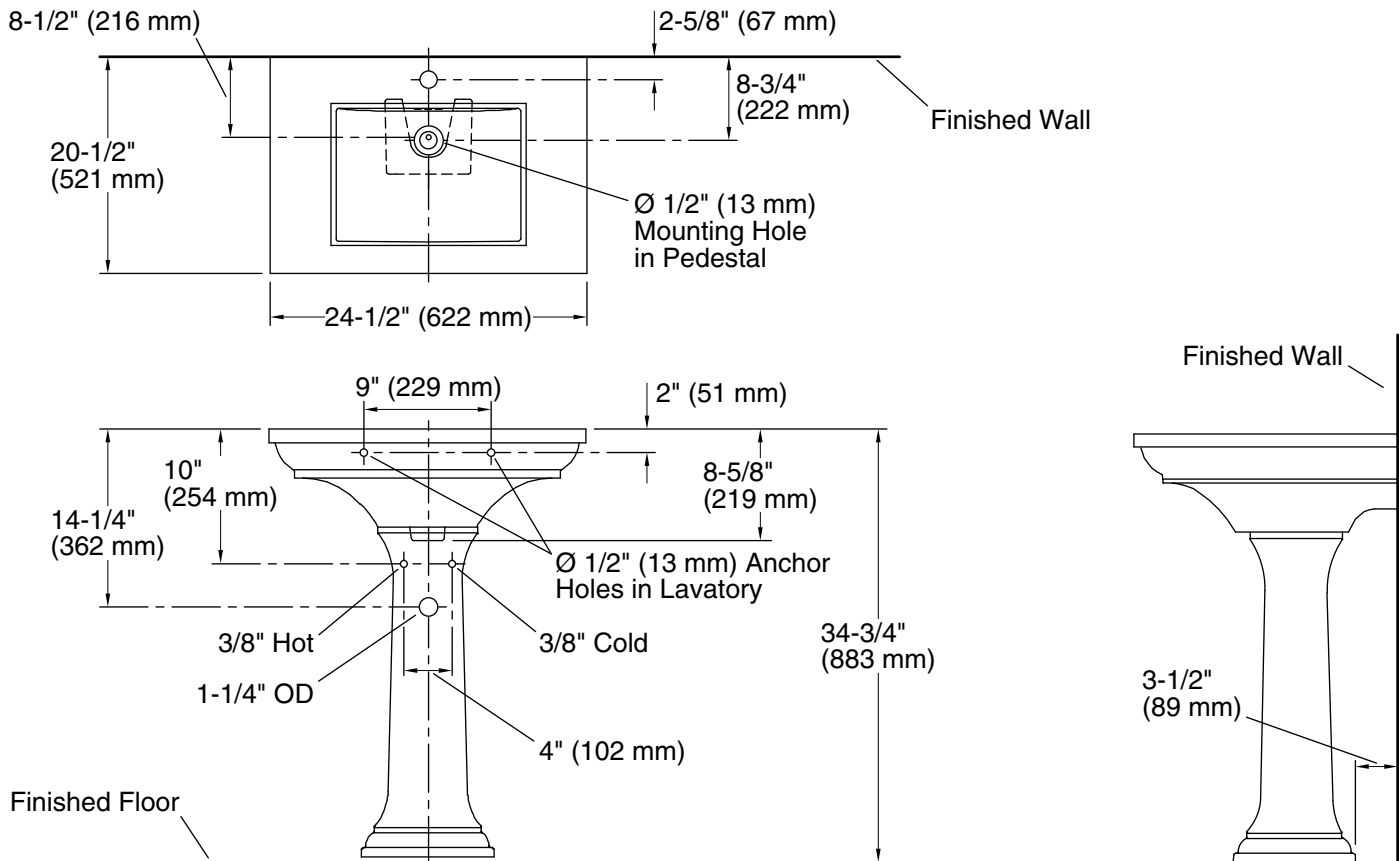

### Technical Information

All product dimensions are nominal.

Bowl configuration:	Single
Installation:	Pedestal
Bowl area (Only):	Length: 15-1/2" (394 mm) Width: 11-5/8" (295 mm) Water depth: 5" (127 mm)
Number of deck holes:	1
Faucet hole(s):	1-3/8" (35 mm)
Drain hole:	1-3/4" (44 mm)