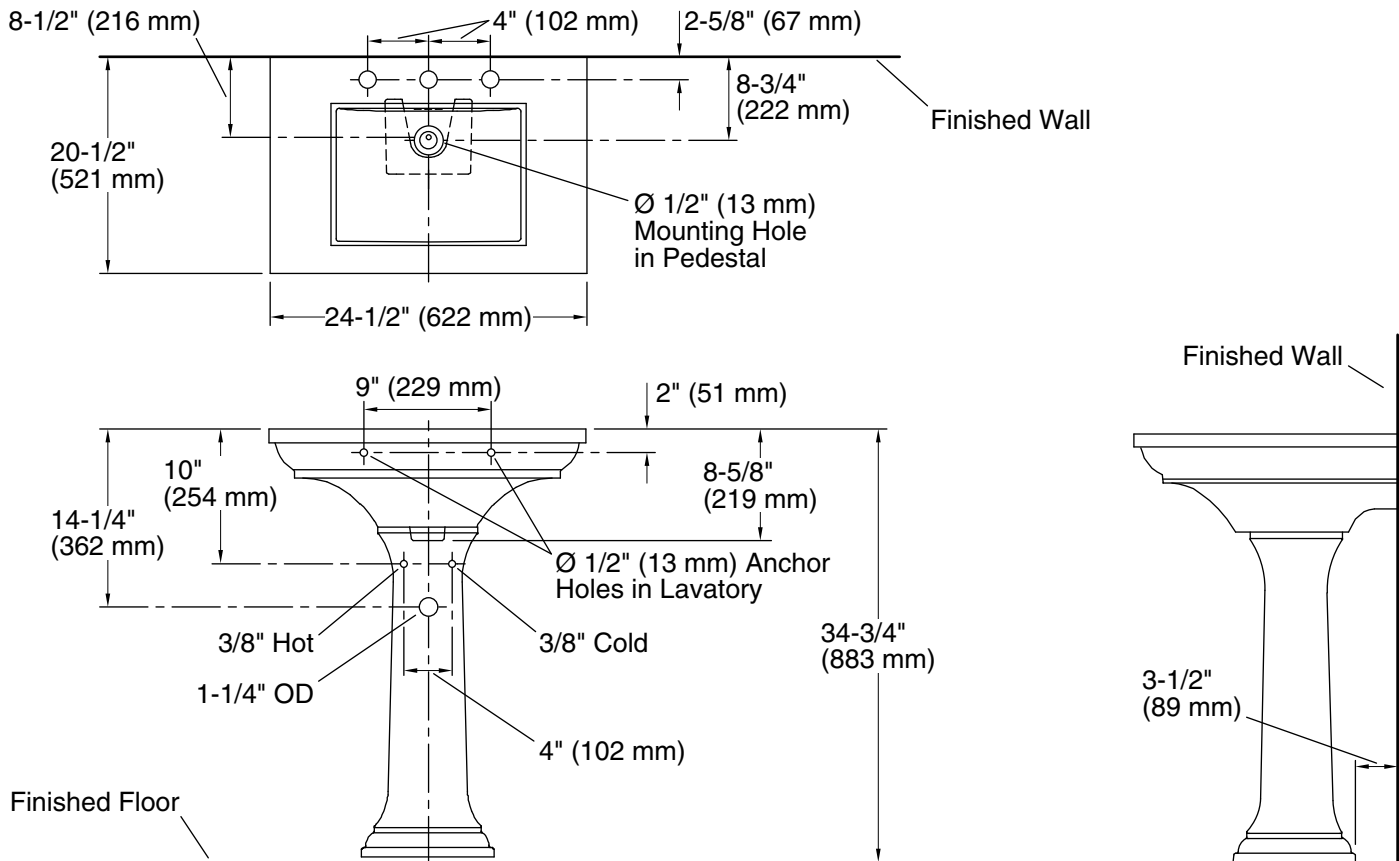

Memoirs® Stately
 Pedestal Bathroom Sink
K-2344-8

Features

- 8-inch center faucet holes.
- Elegant rectangular basin.
- Overflow drain.
- Combination consists of the K-29999-8 basin and the K-2267 pedestal.
- Coordinates with other products in the Memoirs collection.

Material

- Fireclay.

Installation

- Pedestal.

Recommended Products/Accessories

K-7605-P Angle Supply with Stop (pair)

Included Components

Product consists of:

- K-2267 Bathroom Sink Pedestal
- K-29999-8 Pedestal/Console Table Bathroom Sink

Additional Components:

- Accessory pack
- rubber pads

Codes/Standards

ASME A112.19.2/CSA B45.1

KOHLER® One-Year Limited Warranty

Technical Information

All product dimensions are nominal.

Bowl configuration:	Single
Installation:	Pedestal
Bowl area (Only):	Length: 15-1/2" (394 mm) Width: 11-5/8" (295 mm) Water depth: 5" (127 mm)
Number of deck holes:	3
Faucet hole spacing:	8" (203 mm)
Faucet hole(s):	1-3/8" (35 mm)
Drain hole:	1-3/4" (44 mm)