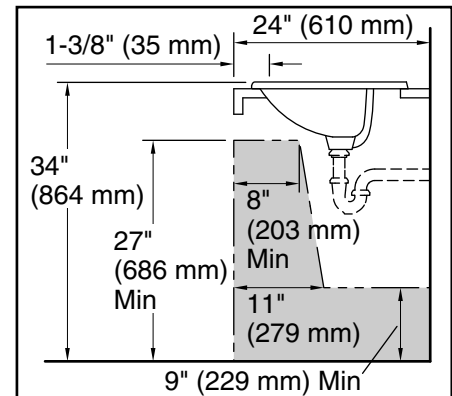

Recommended ADA Installation