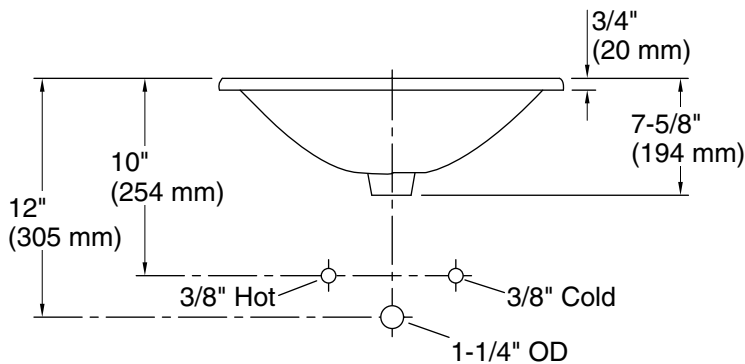

### Technical Information

All product dimensions are nominal.

- Bowl configuration: Single
- Installation: Drop-in
- Bowl area (Only): Length: 20-3/8" (518 mm)  
Width: 11-1/2" (292 mm)  
Water depth: 3-5/8" (92 mm)
- Number of deck holes: 3
- Faucet hole spacing: 4" (102 mm)
- Faucet hole(s): 1-1/4" (32 mm)
- Drain hole: 1-3/4" (44 mm)
- Template: 1017302-7, required, included