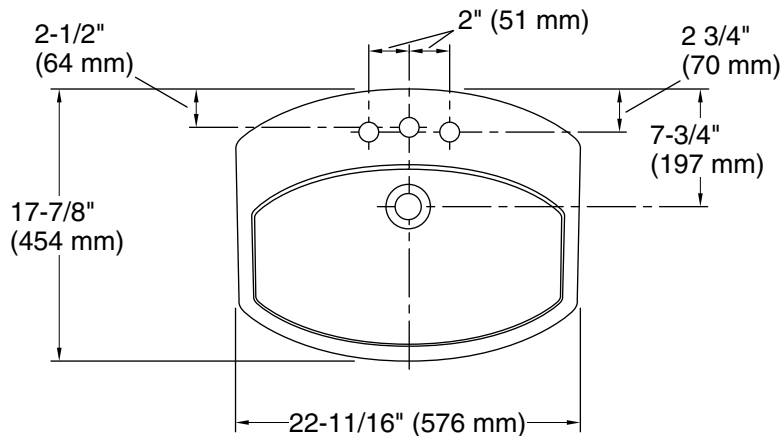

Recommended ADA Installation