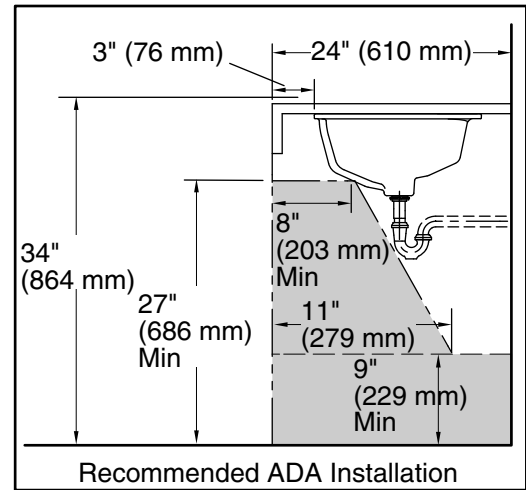

Standard Installation

Recommended ADA Installation

Technical Information

All product dimensions are nominal.

Bowl configuration:	Single
Installation:	Under-mount
Bowl area (Only):	Length: 17-5/8" (448 mm) Width: 13" (330 mm) With overflow: Yes Water depth: 3-3/4" (95 mm)
Drain hole:	1-3/4" (44 mm)
Template:	1224722-7, required, not included