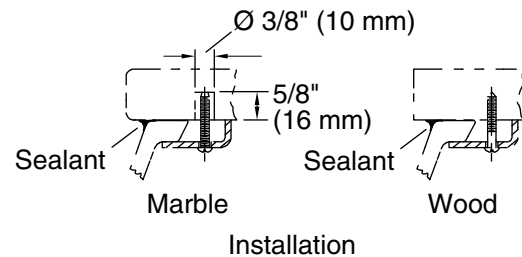

Standard Installation

Recommended ADA Installation

Technical Information

All product dimensions are nominal.

Bowl configuration:	Single
Installation:	Under-mount
Bowl area (Only):	Length: 17-5/8" (448 mm) Width: 13" (330 mm) With overflow: Yes Water depth: 3-3/4" (95 mm)
Drain hole:	1-3/4" (44 mm)
Template:	1224722-7, required, not included