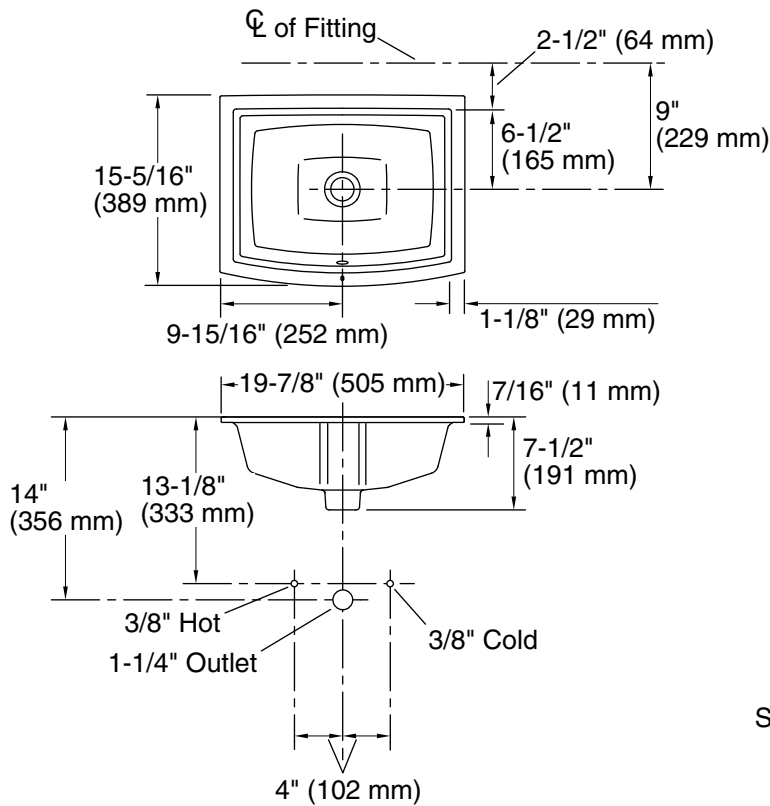

Standard Installation

Recommended ADA Installation

Technical Information

All product dimensions are nominal.

Bowl configuration:	Single
Installation:	Under-mount
Bowl area (Only):	Length: 17-5/8" (448 mm) Width: 13" (330 mm) With overflow: Yes Water depth: 3-3/4" (95 mm)
Drain hole:	1-3/4" (44 mm)
Template:	1224722-7, required, not included