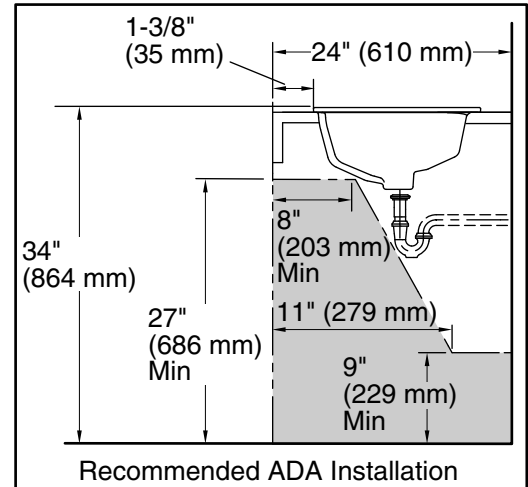

Technical Information

All product dimensions are nominal.

Bowl configuration:	Single
Installation:	Drop-in
Bowl area (Only):	Length: 16-7/8" (429 mm) Width: 12-9/16" (319 mm) Water depth: 4" (102 mm)
Number of deck holes:	3
Faucet hole spacing:	8" (203 mm)
Faucet hole(s):	1-3/8" (35 mm)
Drain hole:	1-3/4" (44 mm)
Template:	1051936-7, required, included

Notes

Install this product according to the installation instructions.

NOTICE: Countertop manufacturer or cutter must use the cut-out template provided with the product, or a current one provided by Kohler Co. (call 1-800-4KOHLER). Kohler Co. is not responsible for cutout errors when the incorrect cut-out template is used.

ADA, CSA B651 compliant when installed to the specific requirements of these regulations.