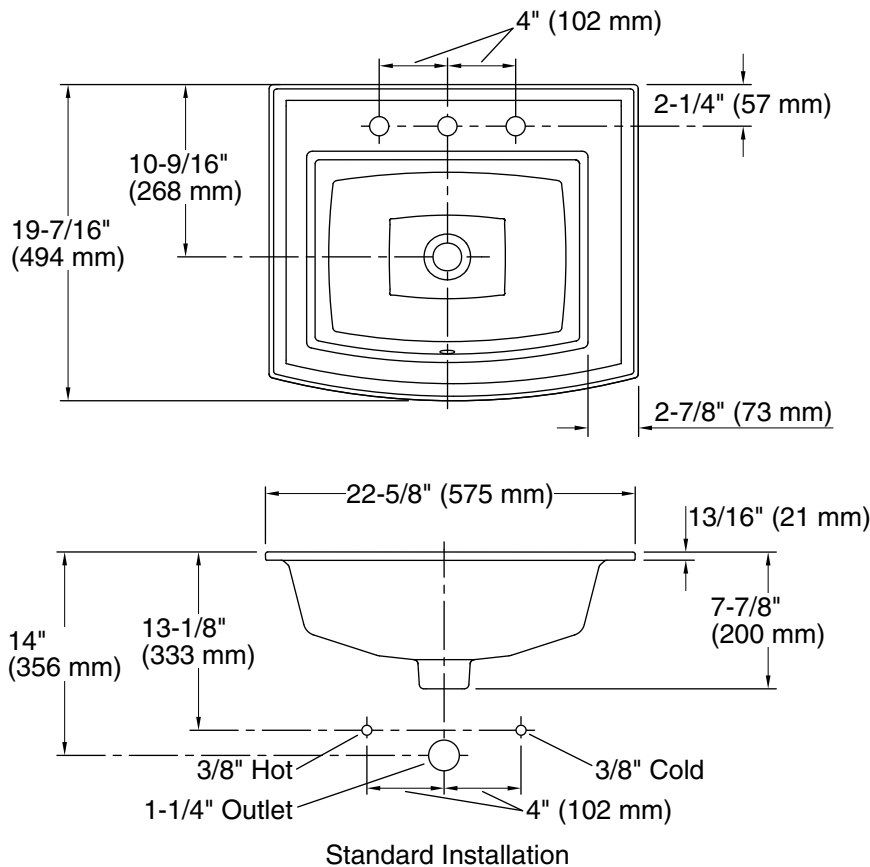

Features

- 8-inch center faucet holes.
- Classic rectangular basin.
- Overflow drain.
- Coordinates with other products in the Archer collection.

Material

- Vitreous china.

Installation

- Drop-in.

Recommended Products/Accessories

Color	Code	Description
	0	White
	96	Biscuit
	47	Almond
	NY	Dune
	55	Innocent Blush™
	95	Ice™ Grey
	G9	Sandbar
	33	Mexican Sand™
	K4	Cashmere
	58	Thunder™ Grey
	7	Black Black™

Technical Information

All product dimensions are nominal.

Bowl configuration:	Single
Installation:	Drop-in
Bowl area (Only):	Length: 16-7/8" (429 mm) Width: 12-9/16" (319 mm) Water depth: 4" (102 mm)
Number of deck holes:	3
Faucet hole spacing:	8" (203 mm)
Faucet hole(s):	1-3/8" (35 mm)
Drain hole:	1-3/4" (44 mm)
Template:	1051936-7, required, included