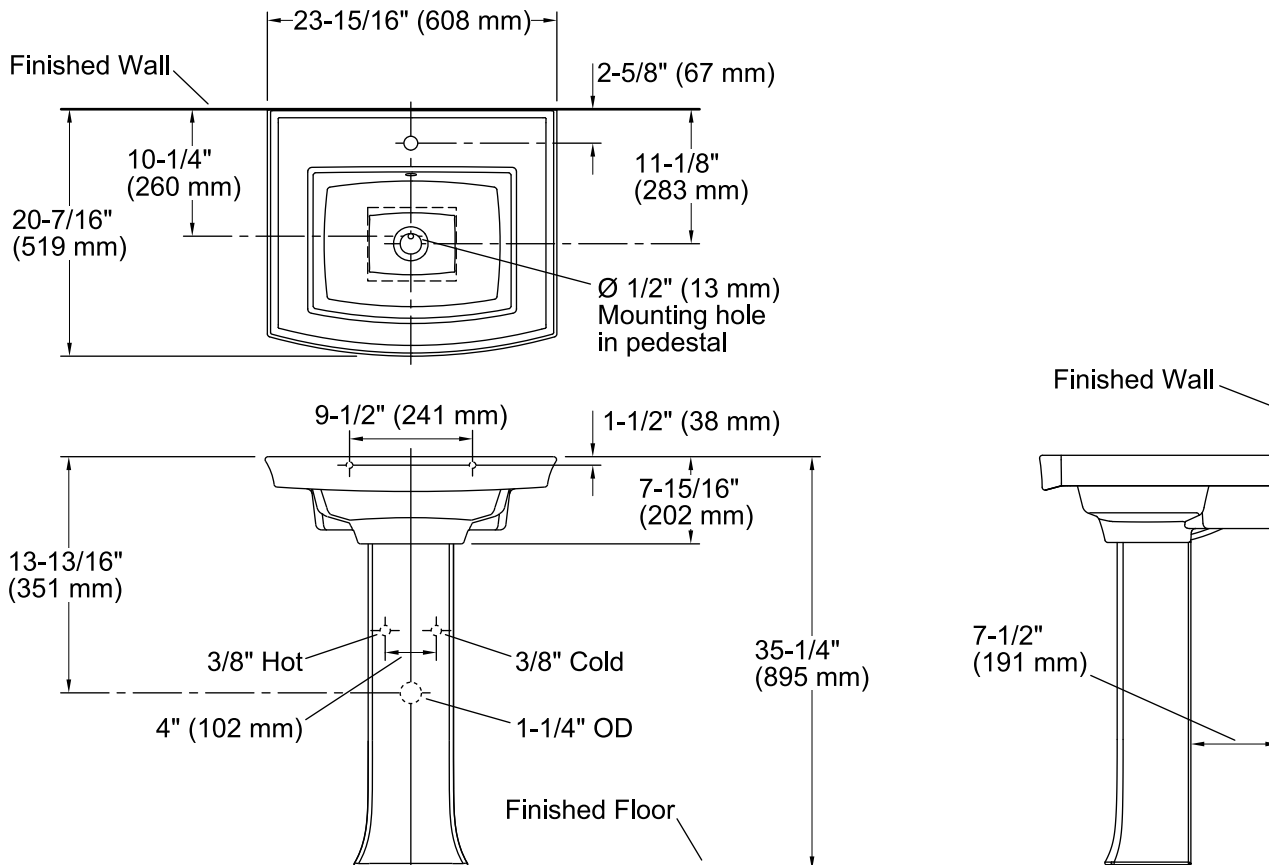

Features

- Single faucet hole.
- Classic rectangular basin.
- Overflow drain.
- Combination consists of the K-2358-1 basin and the K-2357 pedestal.
- Coordinates with other products in the Archer collection.

Material

- Vitreous china.

Installation

- Pedestal.

Recommended Products/Accessories

- K-7605-P Angle Supply with Stop (pair)
- K-8998 P-Trap

Included Components

Product consists of:

- K-2358-1 Pedestal Bathroom Sink Basin
- K-2357 Bathroom Sink Pedestal

Additional Components:

- Pedestal accessory pack
- rubber pads

Codes/Standards

ASME A112.19.2/CSA B45.1

KOHLER® One-Year Limited Warranty

Technical Information

All product dimensions are nominal.

Bowl configuration:	Single
Installation:	Pedestal
Bowl area (Only):	Length: 16-1/4" (413 mm) Width: 11-15/16" (303 mm) Water depth: 4" (102 mm)
Number of deck holes:	1
Faucet hole(s):	1-3/8" (35 mm)
Drain hole:	1-3/4" (44 mm)