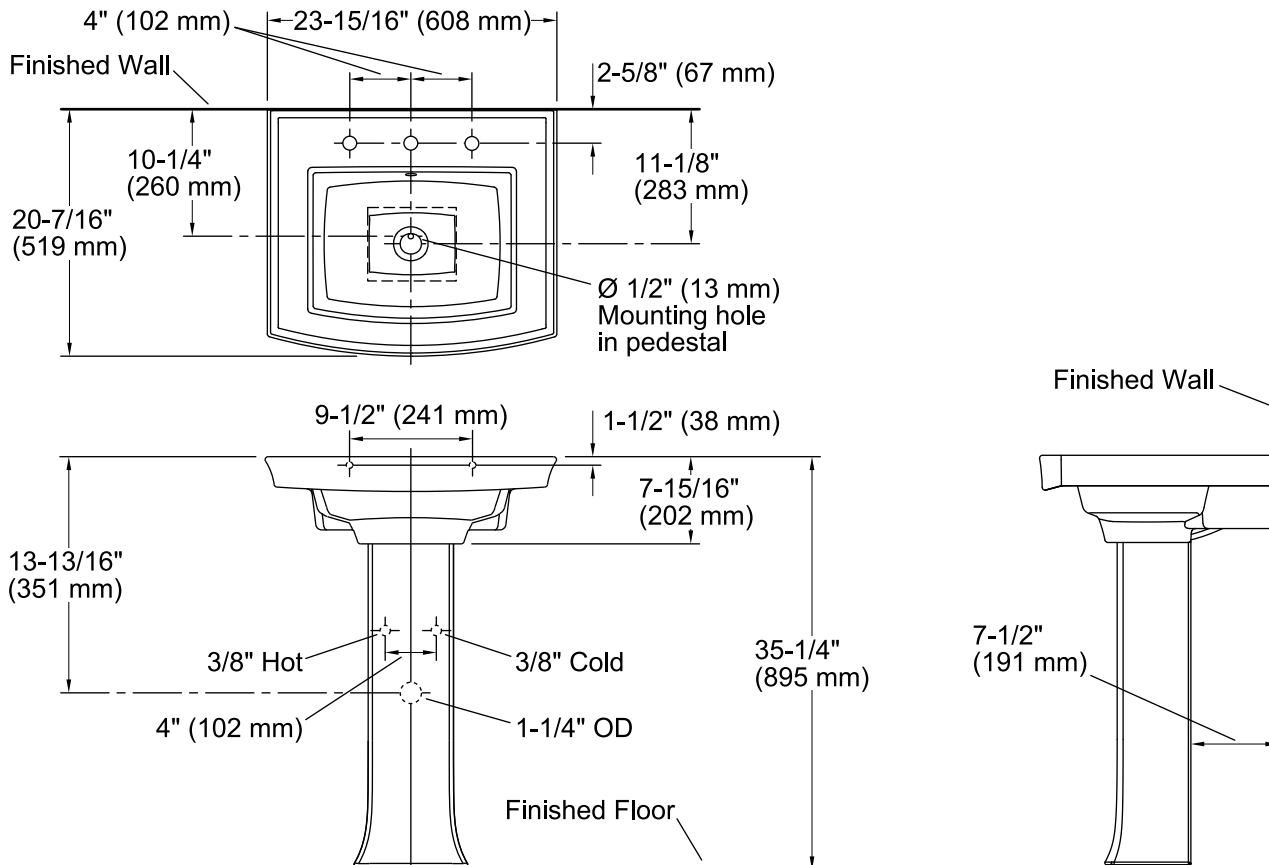

Features

- 8-inch center faucet holes.
- Classic rectangular basin.
- Overflow drain.
- Combination consists of the K-2358-8 basin and the K-2357 pedestal.
- Coordinates with other products in the Archer collection.

Material

- Vitreous china.

Installation

- Pedestal.

Recommended Products/Accessories

- K-7605-P Angle Supply with Stop (pair)
- K-8998 P-Trap

Included Components

Product consists of:

- K-2357 Bathroom Sink Pedestal
- K-2358-8 Pedestal Bathroom Sink Basin

Additional Components:

- Pedestal accessory pack
- rubber pads

Codes/Standards

ASME A112.19.2/CSA B45.1

KOHLER® One-Year Limited Warranty

Technical Information

All product dimensions are nominal.

Bowl configuration:	Single
Installation:	Pedestal
Bowl area (Only):	Length: 16-1/4" (413 mm) Width: 11-15/16" (303 mm) Water depth: 4" (102 mm)
Number of deck holes:	3
Faucet hole spacing:	8" (203 mm)
Faucet hole(s):	1-3/8" (35 mm)
Drain hole:	1-3/4" (44 mm)