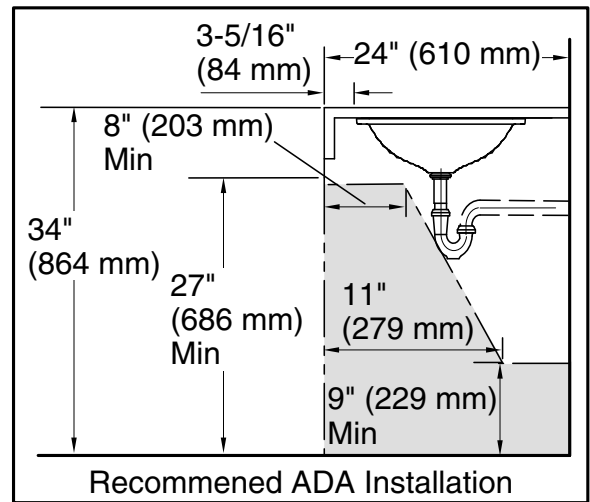

Technical Information

All product dimensions are nominal.

Bowl configuration:	Single
Installation:	Under-mount
Bowl area (Only):	Diameter: 13-5/8" (346 mm) Bowl depth: 4-1/4" (108 mm) Water depth: 4-1/4" (108 mm)
Template:	1035896-7, required, included

Notes

Install this product according to the installation instructions.

NOTICE: Countertop manufacturer or cutter must use the cut-out template provided with the product, or a current one provided by Kohler Co. (call 1-800-4-KOHLER). Kohler Co. is not responsible for cutout errors when the incorrect cut-out template is used.

ADA compliant when installed to the specific requirements of these regulations.