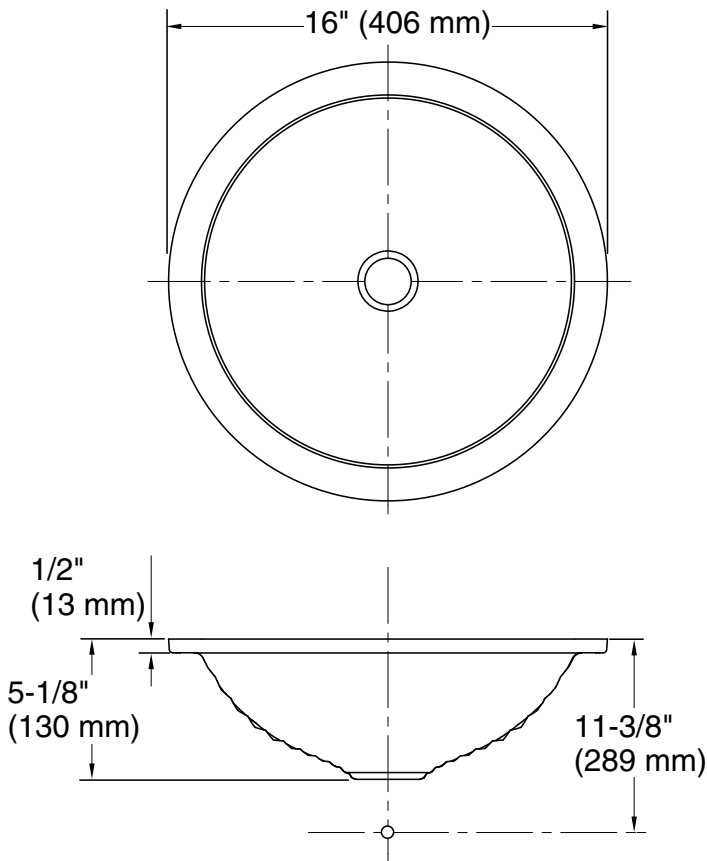

Technical Information

All product dimensions are nominal.

Bowl configuration:	Single
Installation:	Under-mount
Bowl area (Only):	Diameter: 13-5/8" (346 mm) Bowl depth: 4-1/4" (108 mm) Water depth: 4-1/4" (108 mm)
Template:	1035896-7, required, included

Notes

Install this product according to the installation instructions.

NOTICE: Countertop manufacturer or cutter must use the cut-out template provided with the product, or a current one provided by Kohler Co. (call 1-800-4-KOHLER). Kohler Co. is not responsible for cutout errors when the incorrect cut-out template is used.

ADA compliant when installed to the specific requirements of these regulations.