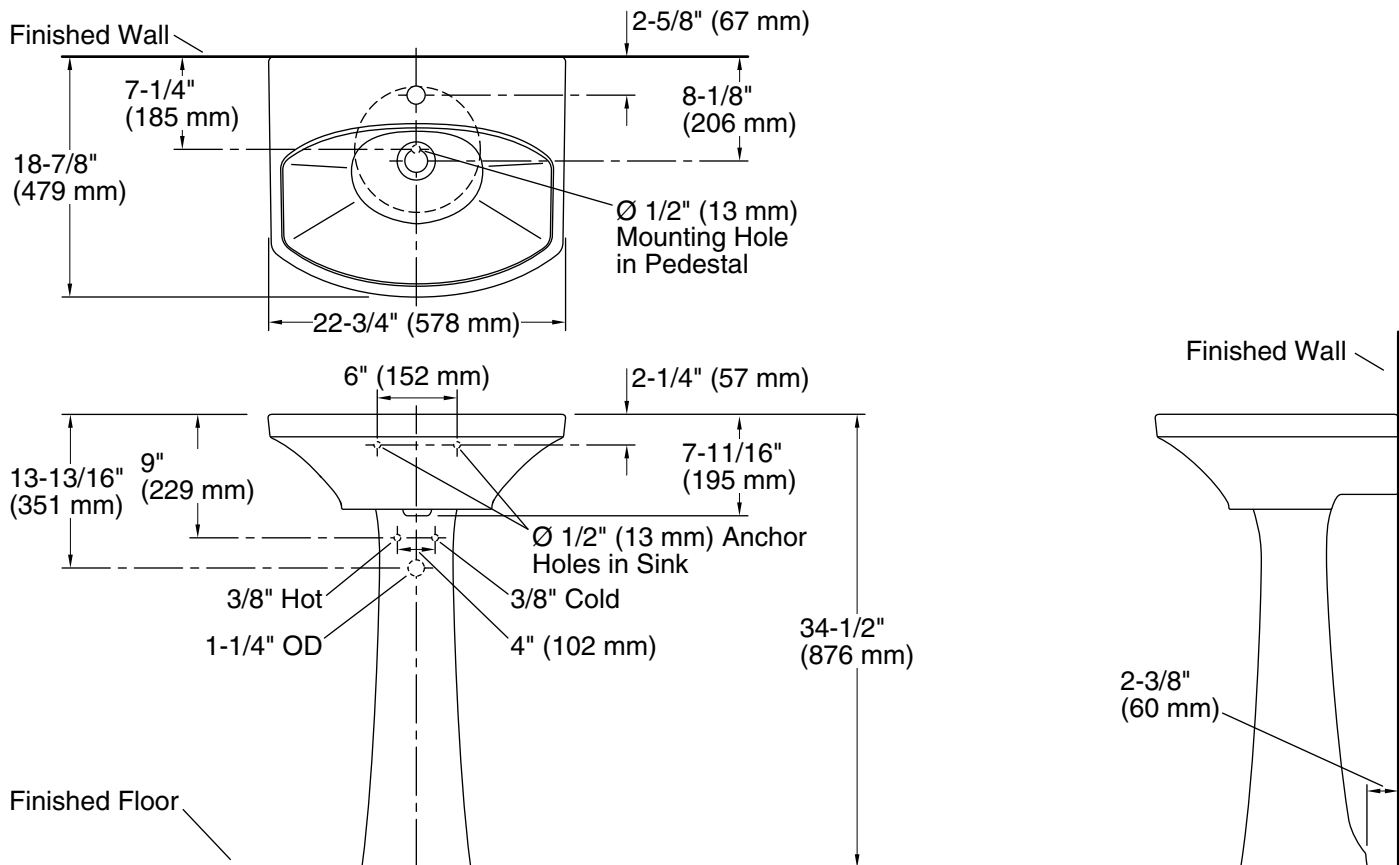

### Features

- Single faucet hole.
- Overflow drain.
- Combination consists of the K-2363-1 basin and the K-2364 pedestal.
- Coordinates with other products in the Cimarron collection.

## Technical Information

All product dimensions are nominal.

Bowl configuration:	Single
Installation:	Pedestal
Bowl area (Only):	Length: 21" (533 mm) Width: 12-3/4" (324 mm) Water depth: 3-5/8" (92 mm)
Number of deck holes:	1
Faucet hole(s):	1-3/8" (35 mm)
Drain hole:	1-3/4" (44 mm)