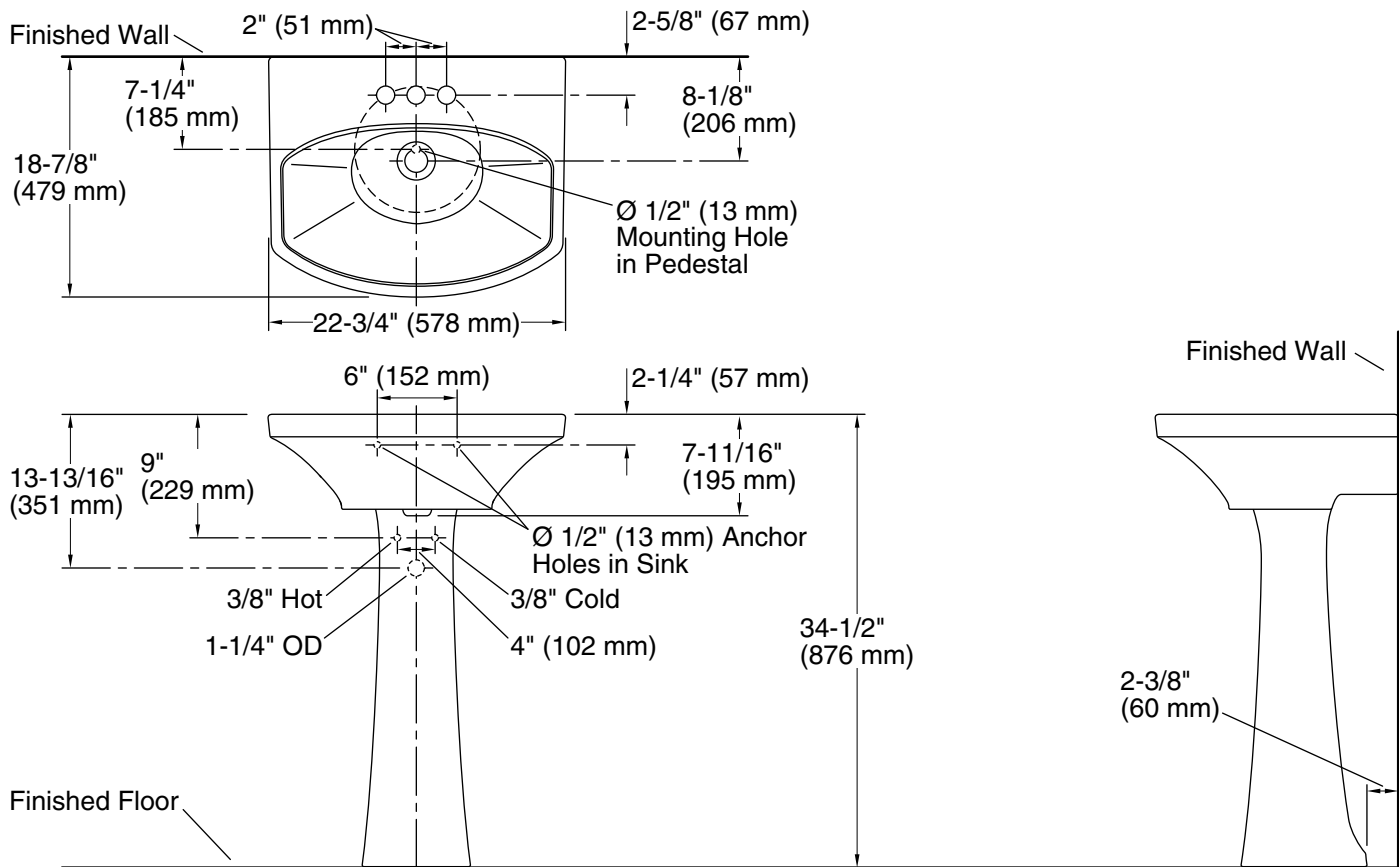

Cimarron®
Pedestal Bathroom Sink
K-2362-4

Features

- 4-inch center faucet holes.
- Overflow drain.
- Combination consists of the K-2363-4 basin and the K-2364 pedestal.
- Coordinates with other products in the Cimarron collection.

Material

- Vitreous china.

Installation

- Pedestal.

Included Components

Product consists of:

K-2364 Bathroom Sink Pedestal

K-2363-4 Pedestal Bathroom Sink Basin

Color tiles intended for reference only.

Color	Code	Description
	0	White
	96	Biscuit
	47	Almond
	NY	Dune
	95	Ice™ Grey
	G9	Sandbar
	7	Black Black™

Technical Information

All product dimensions are nominal.

- Bowl configuration: Single
 Installation: Pedestal
 Bowl area (Only): Length: 21" (533 mm)
 Width: 12-3/4" (324 mm)
 Water depth: 3-5/8" (92 mm)
- Number of deck holes: 3
 Faucet hole spacing: 4" (102 mm)
 Faucet hole(s): 1-1/4" (32 mm)
 Drain hole: 1-3/4" (44 mm)