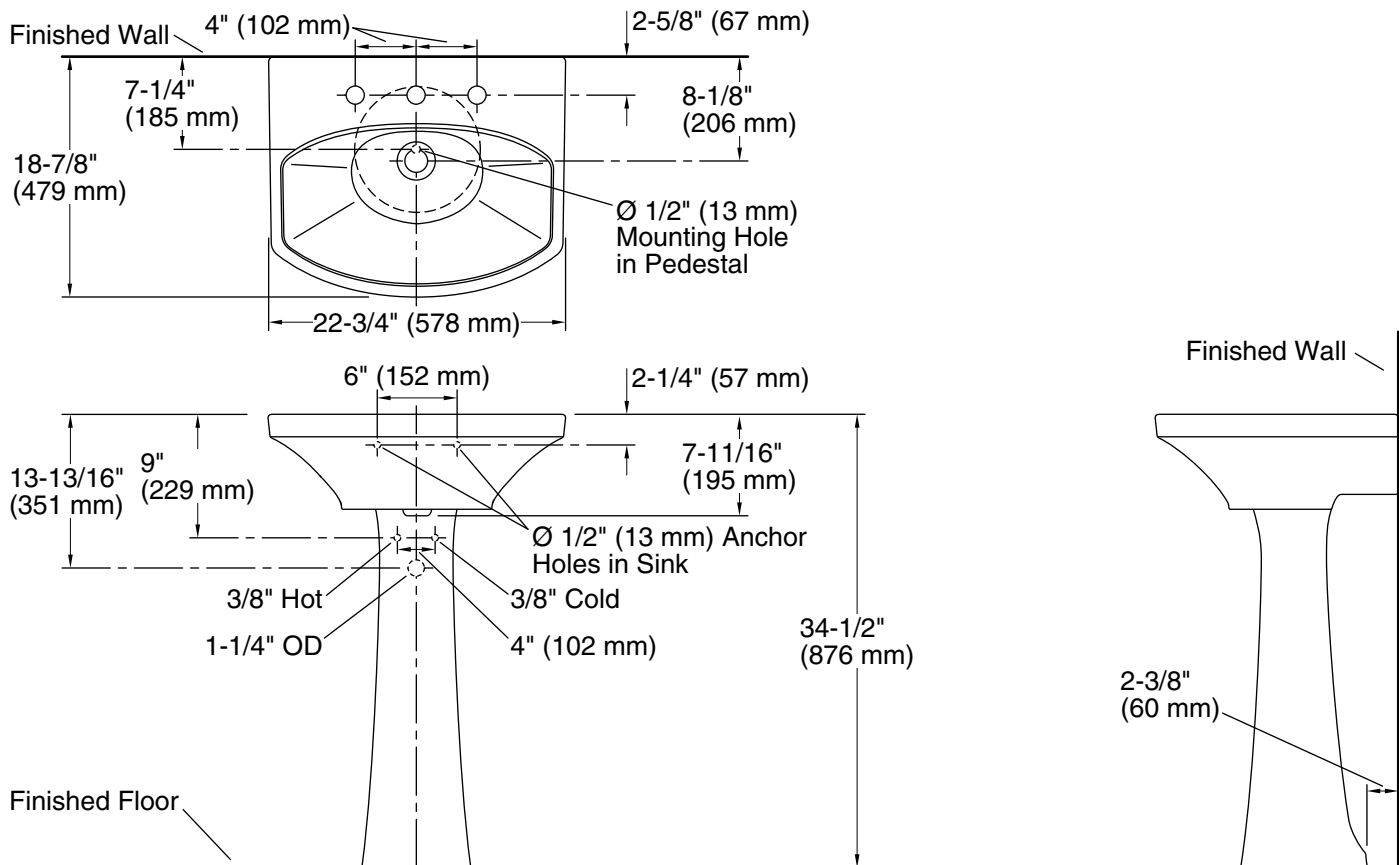

### Features

- 8-inch center faucet holes.
- Overflow drain.
- Combination consists of the K-2363-8 basin and the K-2364 pedestal.
- Coordinates with other products in the Cimarron collection.

### Technical Information

All product dimensions are nominal.

Bowl configuration:	Single
Installation:	Pedestal
Bowl area (Only):	Length: 21" (533 mm) Width: 12-3/4" (324 mm) Water depth: 3-5/8" (92 mm)
Number of deck holes:	3
Faucet hole spacing:	8" (203 mm)
Faucet hole(s):	1-3/8" (35 mm)
Drain hole:	1-3/4" (44 mm)