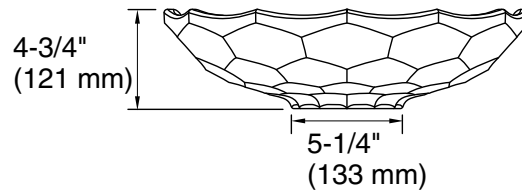

Technical Information

All product dimensions are nominal.

Bowl configuration:	Single
Installation:	Vessel
Bowl area:	Diameter: 16-7/16" (418 mm)
	Bowl depth: 4" (102 mm)
	Water depth: 4" (102 mm)

Notes

Install this product according to the installation instructions.