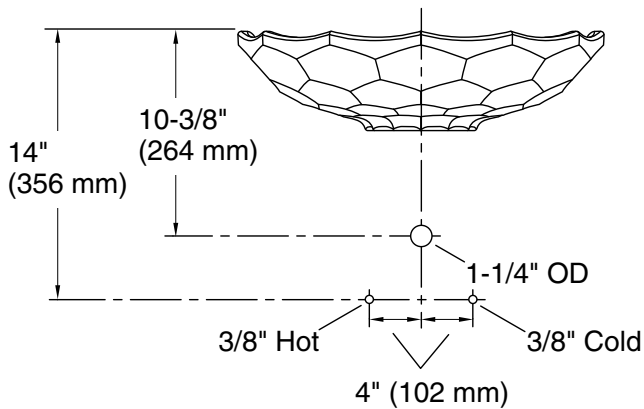

Technical Information

All product dimensions are nominal.

Bowl configuration:	Single
Installation:	Vessel
Bowl area:	Diameter: 16-7/16" (418 mm)
	Bowl depth: 4" (102 mm)
	Water depth: 4" (102 mm)

Notes

Install this product according to the installation instructions.