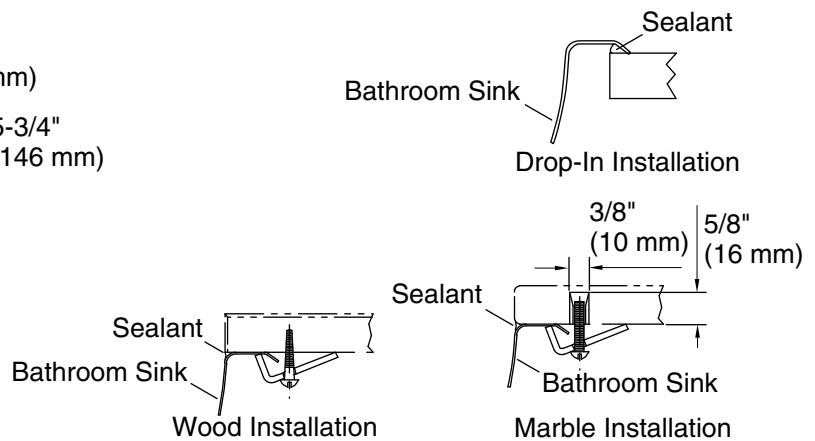

Features

- Oval basin.
- No faucet holes; requires wall- or counter-mount faucet.
- Fits standard 14- x 17-inch countertop cutout.

Material

- Premium 20-gauge stainless steel.

Installation

- Drop-in or under-mount.

- 1193643 Basin clamps
- Cutout template

ADA **CSA B651**

Codes/Standards

ASME A112.19.3/CSA B45.4
ADA
ICC/ANSI A117.1
CSA B651

KOHLER® One-Year Limited Warranty

See website for detailed warranty information.

Technical Information

All product dimensions are nominal.

- Installation: Drop-in, Under-mount
- Bowl area: Water depth: 5-3/8" (137 mm)
- Drain hole: 1-5/8" (41 mm)
- Template: 1248333-7, required, included