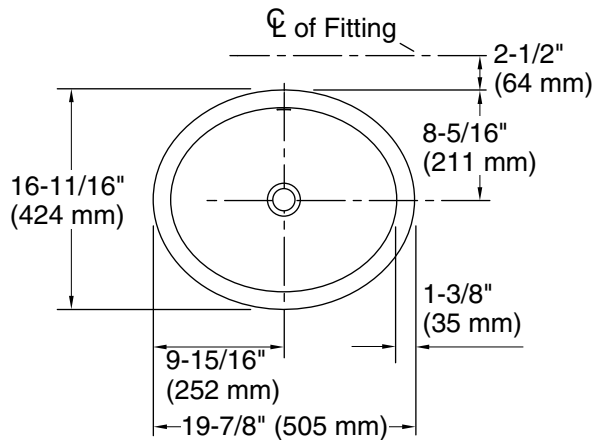

Features

- Oval basin.
- No faucet holes; requires wall- or counter-mount faucet.
- Fits standard 14- x 17-inch countertop cutout.

Material

- Premium 20-gauge stainless steel.

Installation

- Drop-in or under-mount.

- 1193643 Basin clamps
- Cutout template

ADA **CSA B651**

Codes/Standards

ASME A112.19.3/CSA B45.4
ADA
ICC/ANSI A117.1
CSA B651

KOHLER® One-Year Limited Warranty

See website for detailed warranty information.

Technical Information

All product dimensions are nominal.

- Installation: Drop-in, Under-mount
- Bowl area: Water depth: 5-3/8" (137 mm)
- Drain hole: 1-5/8" (41 mm)
- Template: 1248333-7, required, included