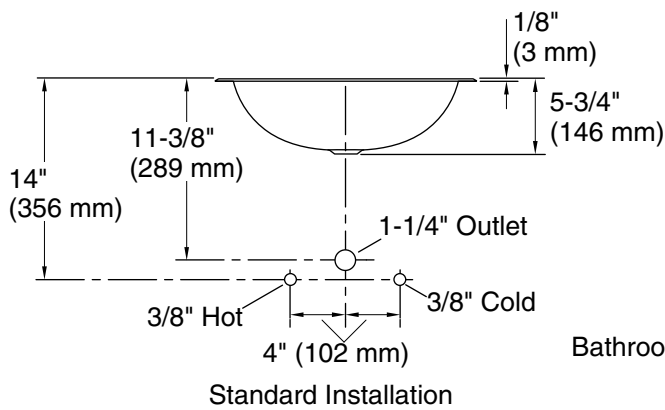

Features

- Oval basin.
- No faucet holes; requires wall- or counter-mount faucet.
- Fits standard 14- x 17-inch countertop cutout.

Material

- Premium 20-gauge stainless steel.

Installation

- Drop-in or under-mount.

- 1193643 Basin clamps
- Cutout template

ADA **CSA B651**

Codes/Standards

ASME A112.19.3/CSA B45.4
ADA
ICC/ANSI A117.1
CSA B651

KOHLER® One-Year Limited Warranty

See website for detailed warranty information.

Technical Information

All product dimensions are nominal.

- Installation: Drop-in, Under-mount
- Bowl area: Water depth: 5-3/8" (137 mm)
- Drain hole: 1-5/8" (41 mm)
- Template: 1248333-7, required, included