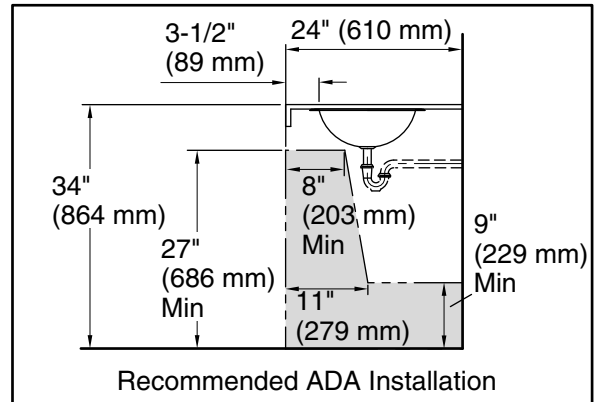

Features

- Oval basin.
- No faucet holes; requires wall- or counter-mount faucet.
- Fits standard 14- x 17-inch countertop cutout.

Material

- Premium 20-gauge stainless steel.

Installation

- Drop-in or under-mount.

- 1193643 Basin clamps
- Cutout template

ADA **CSA B651**

Codes/Standards

ASME A112.19.3/CSA B45.4
ADA
ICC/ANSI A117.1
CSA B651

KOHLER® One-Year Limited Warranty

See website for detailed warranty information.

Technical Information

All product dimensions are nominal.

- Installation: Drop-in, Under-mount
- Bowl area: Water depth: 5-3/8" (137 mm)
- Drain hole: 1-5/8" (41 mm)
- Template: 1248333-7, required, included