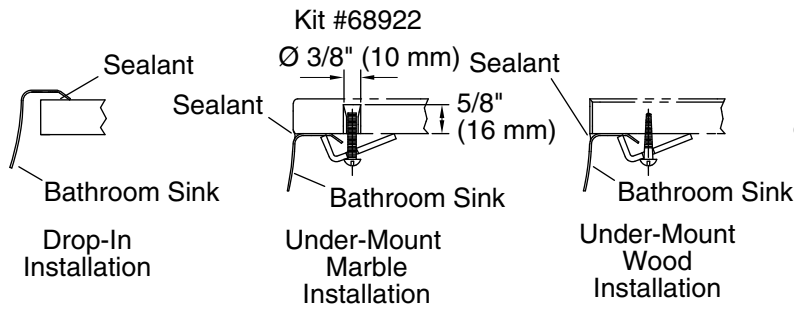

Note: Waterproof unprotected overhang area of the underside of wood counter.