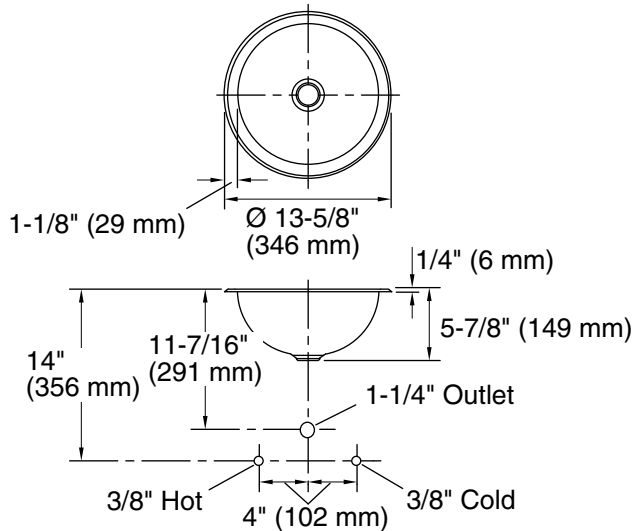

Technical Information

All product dimensions are nominal.

Bowl configuration:	Single
Installation:	Drop-in, Under-mount
Bowl area (Only):	Diameter: 11-1/2" (292 mm) Water depth: 5-1/4" (133 mm)
Drain hole:	1-5/8" (41 mm)
Template:	111578-7, required, included