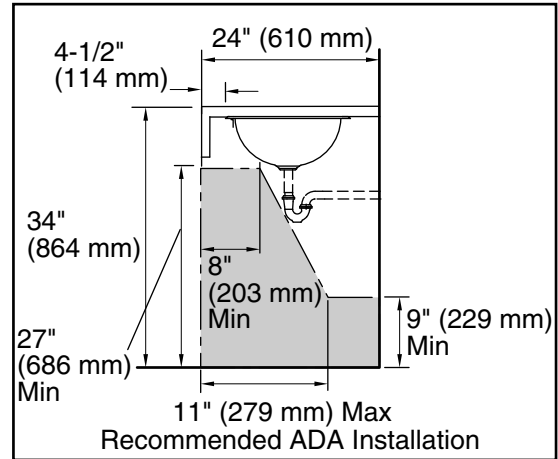

Bolero® Round

Drop-in/Under-mount Bathroom Sink
K-2610-SU

Features

- Round basin.
- Satin finish.
- No faucet holes; requires wall- or counter-mount faucet.

Material

- Premium 20-gauge stainless steel.

Installation

Technical Information

All product dimensions are nominal.

Bowl configuration:	Single
Installation:	Drop-in, Under-mount
Bowl area (Only):	Diameter: 11-1/2" (292 mm) Water depth: 5-1/4" (133 mm)
Drain hole:	1-5/8" (41 mm)
Template:	111578-7, required, included