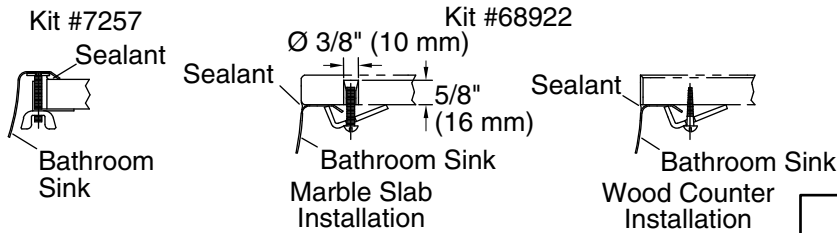

Note: Waterproof unprotected overhang area of the underside of wood counter.