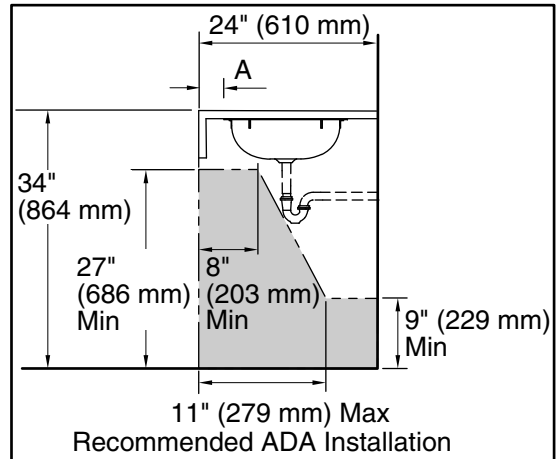

A
Drop-in (shown)	7" (178 mm)
Under-mount	7-3/4" (197 mm)

Technical Information

All product dimensions are nominal.

- Bowl configuration: Single
- Installation: Drop-in, Under-mount
- Bowl area (Only): Length: 15" (381 mm)
  Width: 10" (254 mm)
  Water depth: 5-1/2" (140 mm)
- Drain hole: 1-5/8" (41 mm)
- Template: 111579-7, required, included

Notes

- Install this product according to the installation instructions.
- ADA, OBC, CSA B651 compliant when installed to the specific requirements of these regulations.