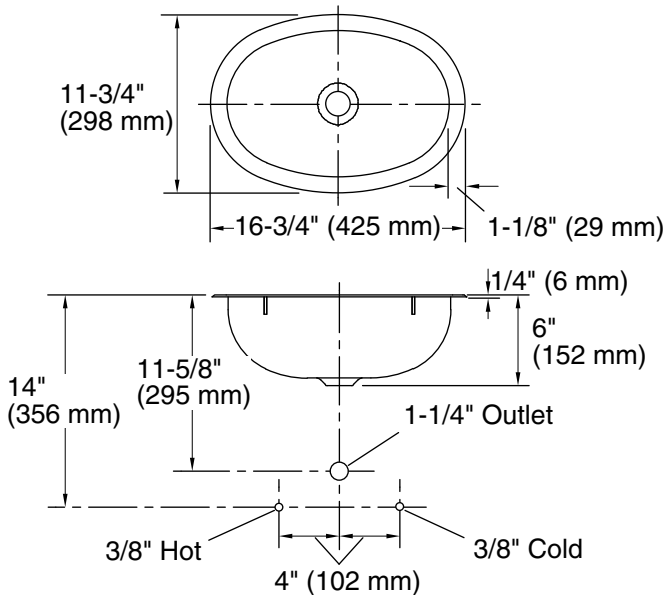

A
Drop-in (shown)	7" (178 mm)
Under-mount	7-3/4" (197 mm)

Technical Information

All product dimensions are nominal.

- Bowl configuration: Single
- Installation: Drop-in, Under-mount
- Bowl area (Only): Length: 15" (381 mm)
  Width: 10" (254 mm)
  Water depth: 5-1/2" (140 mm)
- Drain hole: 1-5/8" (41 mm)
- Template: 111579-7, required, included

Notes

- Install this product according to the installation instructions.
- ADA, OBC, CSA B651 compliant when installed to the specific requirements of these regulations.