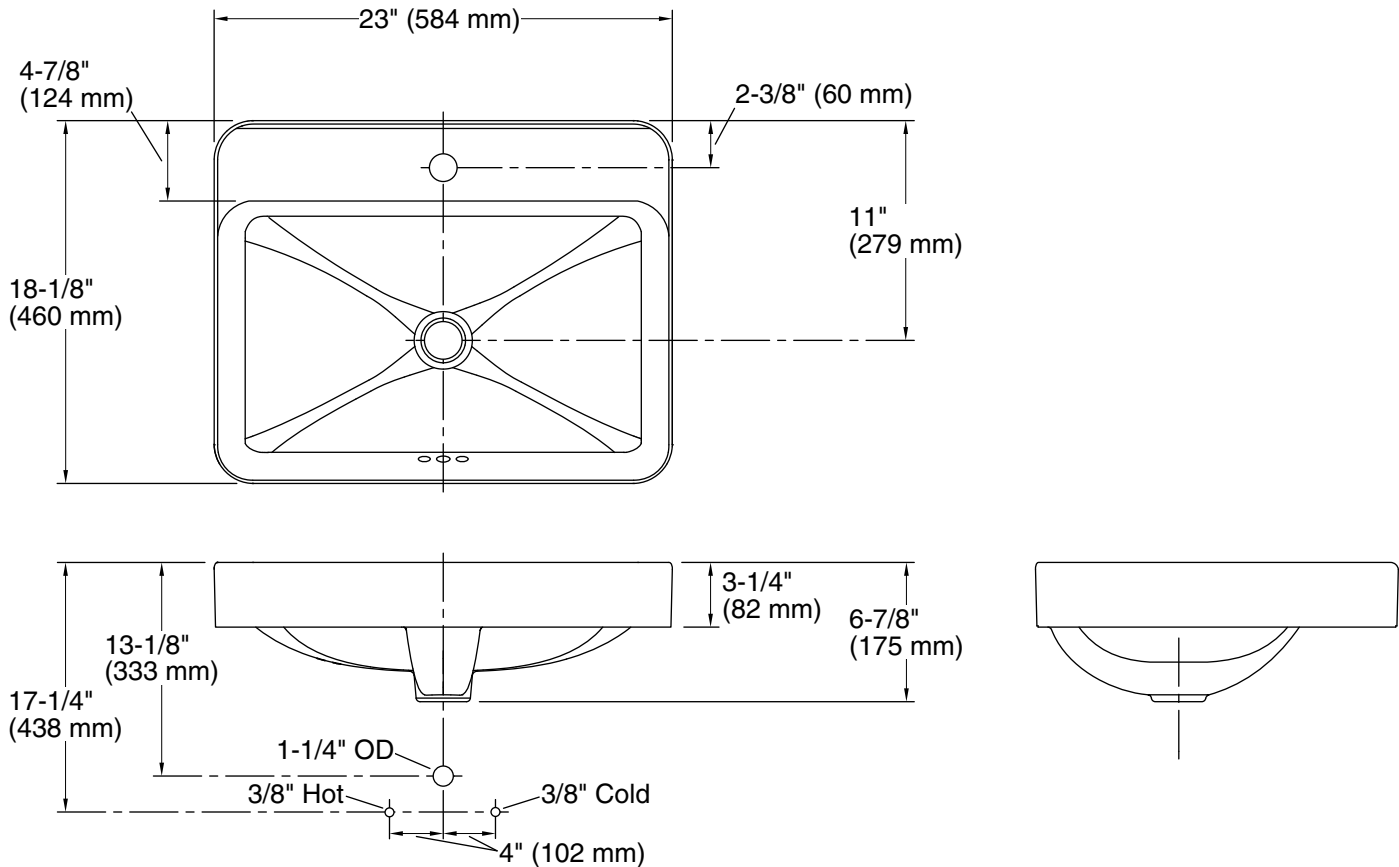

### Features

- Single faucet hole.

### Technical Information

All product dimensions are nominal.

Bowl configuration:	Single
Installation:	Vessel
Bowl area (Only):	Length: 22" (559 mm) Width: 13-1/4" (337 mm) Water depth: 3-3/4" (95 mm)
Number of deck holes:	1
Faucet hole(s):	1-3/8" (35 mm)
Drain hole:	1-3/8" (35 mm)
Template:	1144641-7, required, included