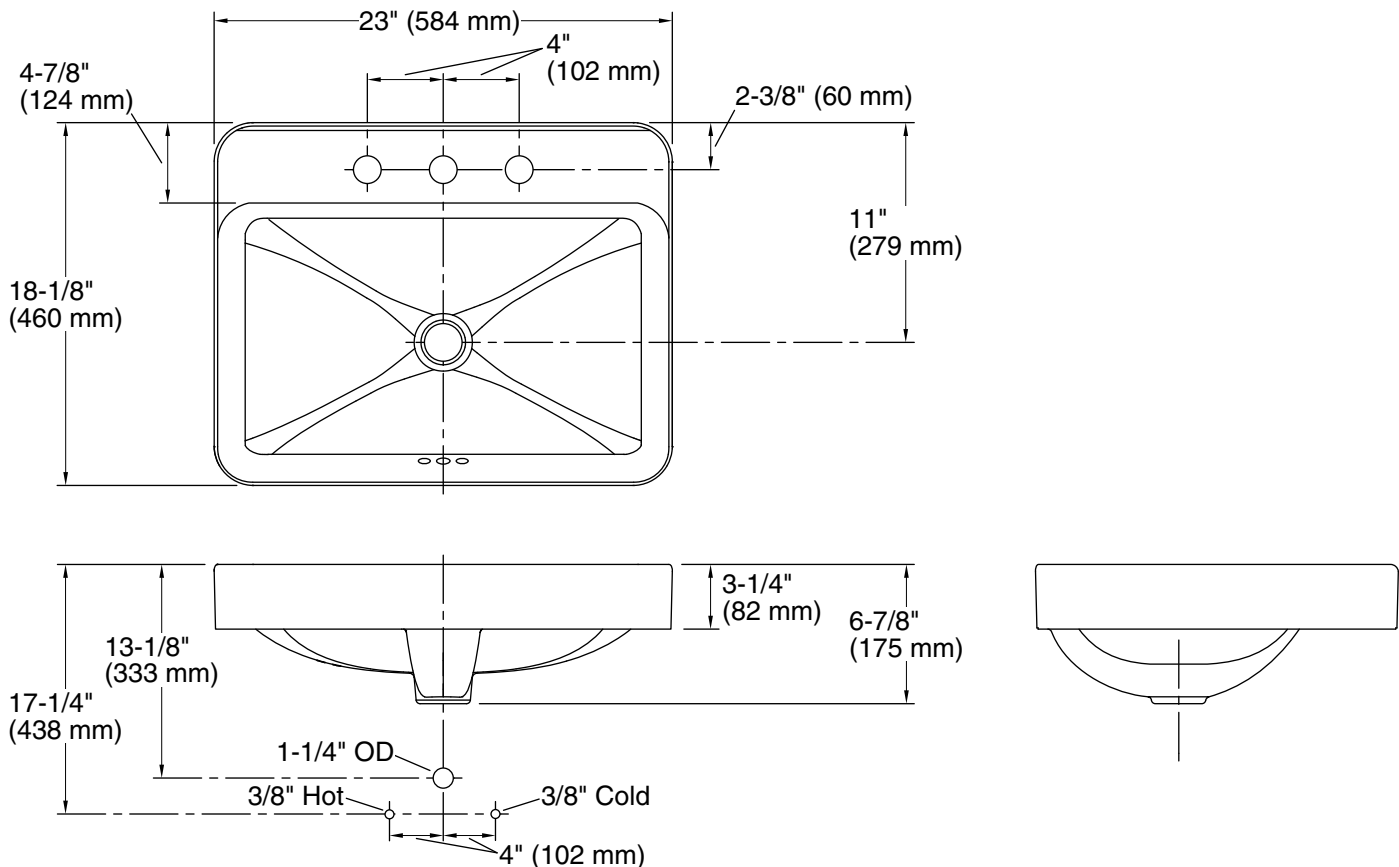

### Features

- 8-inch center faucet holes.

### Technical Information

All product dimensions are nominal.

Bowl configuration:	Single
Installation:	Drop-in, Vessel
Bowl area (Only):	Length: 22" (559 mm) Width: 13-1/4" (337 mm) Water depth: 3-3/4" (95 mm)
Number of deck holes:	3
Faucet hole spacing:	8" (203 mm)
Faucet hole(s):	1-3/8" (35 mm)
Drain hole:	1-3/8" (35 mm)
Template:	1144641-7, required, included