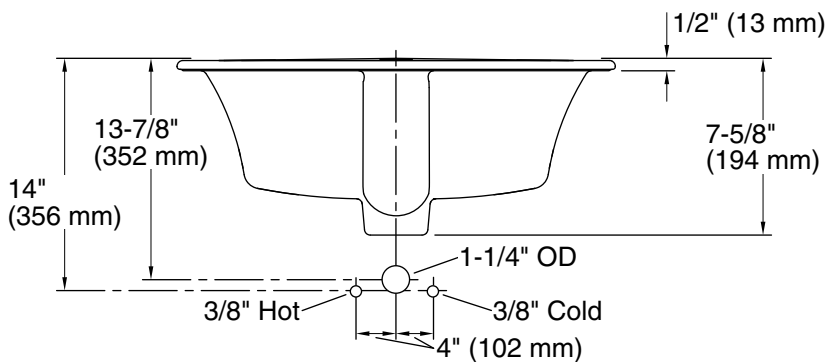

Bryant® Round

Drop-in Bathroom Sink

K-2714-1

Features

- Single faucet hole.
- Round basin.
- Overflow drain.

Material

- Vitreous china.

Installation

Technical Information

All product dimensions are nominal.

Bowl configuration:	Single
Installation:	Drop-in
Bowl area (Only):	Length: 12-1/2" (318 mm) Width: 16-5/16" (414 mm) Water depth: 4" (102 mm)
Faucet hole(s):	1-3/8" (35 mm)
Drain hole:	1-3/4" (44 mm)
Template:	1155260-7, required, included

Notes

Install this product according to the installation instructions.

Spout must be 5" (12.7 cm) long (min) for adequate clearance into the lavatory when installed with the centerline as shown.

NOTICE: Countertop manufacturer or cutter must use the cut-out template provided with the product, or a current one provided by Kohler Co. (call 1-800-4-KOHLER). Kohler Co. is not responsible for cutout errors when the incorrect cut-out template is used.