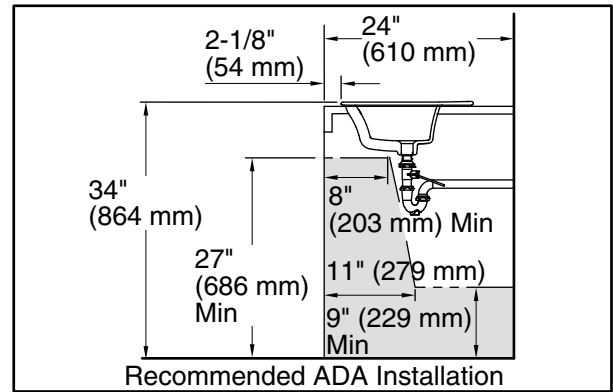

Bryant® Round

Drop-in Bathroom Sink

K-2714-1

Features

- Single faucet hole.
- Round basin.
- Overflow drain.

Material

- Vitreous china.

Installation

- Drop-in.

Recommended Products/Accessories

- K-7107 Decorative Drain
- K-7108 Decorative Drain
- K-7129 Drain
- K-9018 P-Trap

ADA CSA B651

Codes/Standards

ASME A112.19.2/CSA B45.1
ADA
ICC/ANSI A117.1
CSA B651

Technical Information

All product dimensions are nominal.

Bowl configuration:	Single
Installation:	Drop-in
Bowl area (Only):	Length: 12-1/2" (318 mm) Width: 16-5/16" (414 mm) Water depth: 4" (102 mm)
Faucet hole(s):	1-3/8" (35 mm)
Drain hole:	1-3/4" (44 mm)
Template:	1155260-7, required, included

Notes

Install this product according to the installation instructions.

Spout must be 5" (12.7 cm) long (min) for adequate clearance into the lavatory when installed with the centerline as shown.

NOTICE: Countertop manufacturer or cutter must use the cut-out template provided with the product, or a current one provided by Kohler Co. (call 1-800-4-KOHLER). Kohler Co. is not responsible for cutout errors when the incorrect cut-out template is used.