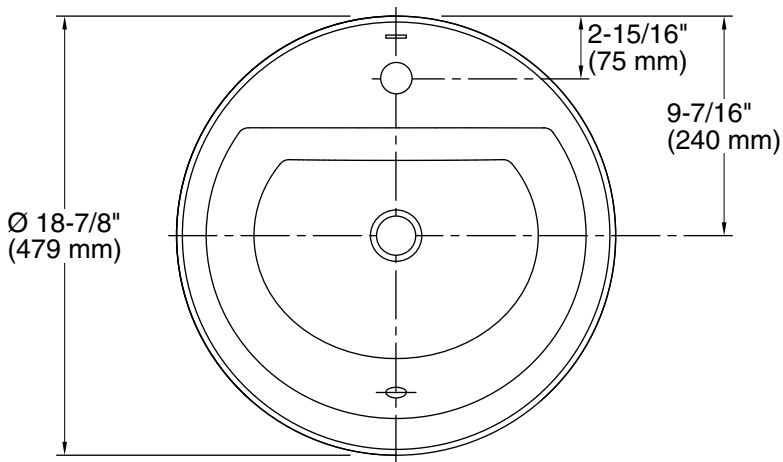

Bryant® Round

Drop-in Bathroom Sink

K-2714-1

Features

- Single faucet hole.
- Round basin.
- Overflow drain.

Material

- Vitreous china.

Installation

Technical Information

All product dimensions are nominal.

Bowl configuration:	Single
Installation:	Drop-in
Bowl area (Only):	Length: 12-1/2" (318 mm) Width: 16-5/16" (414 mm) Water depth: 4" (102 mm)
Faucet hole(s):	1-3/8" (35 mm)
Drain hole:	1-3/4" (44 mm)
Template:	1155260-7, required, included

Notes

Install this product according to the installation instructions.

Spout must be 5" (12.7 cm) long (min) for adequate clearance into the lavatory when installed with the centerline as shown.

NOTICE: Countertop manufacturer or cutter must use the cut-out template provided with the product, or a current one provided by Kohler Co. (call 1-800-4-KOHLER). Kohler Co. is not responsible for cutout errors when the incorrect cut-out template is used.