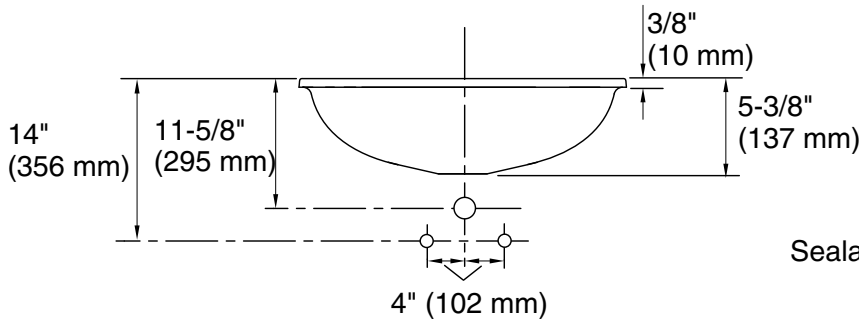

Standard Installation

Wood Installation