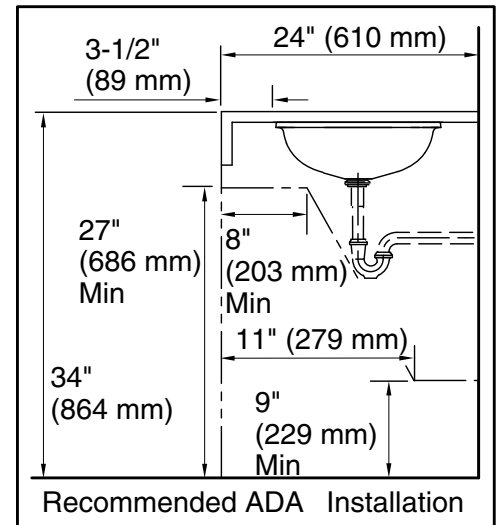

Standard Installation

Wood Installation