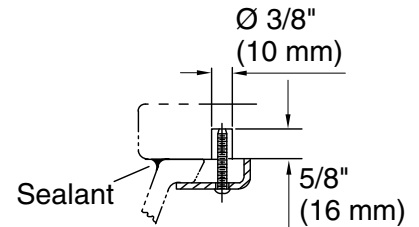

Marble Installation

Technical Information

All product dimensions are nominal.

Bowl configuration:	Single
Installation:	Under-mount
Bowl area:	Length: 17-3/16" (437 mm) Width: 14-3/16" (360 mm) Bowl depth: 4-3/4" (121 mm) Water depth: 4-3/4" (121 mm)
Template:	1151001-7, required, included

Notes

Install this product according to the installation instructions.

NOTICE: Countertop manufacturer or cutter must use the cut-out template provided with the product, or a current one provided by Kohler Co. (call 1-800-4-KOHLER). Kohler Co. is not responsible for cutout errors when the incorrect cut-out template is used.

ADA compliant when installed to the specific requirements of these regulations.