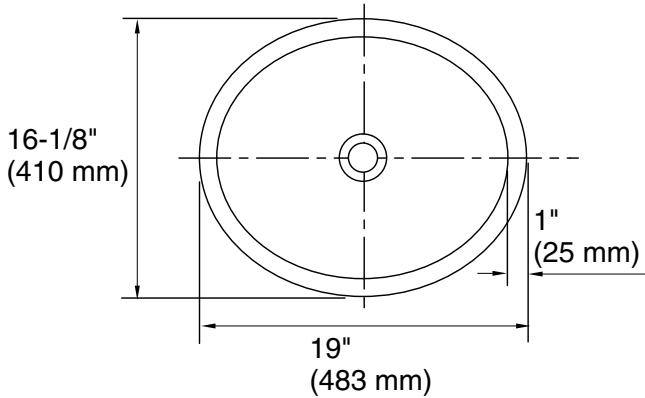

Standard Installation

Wood Installation