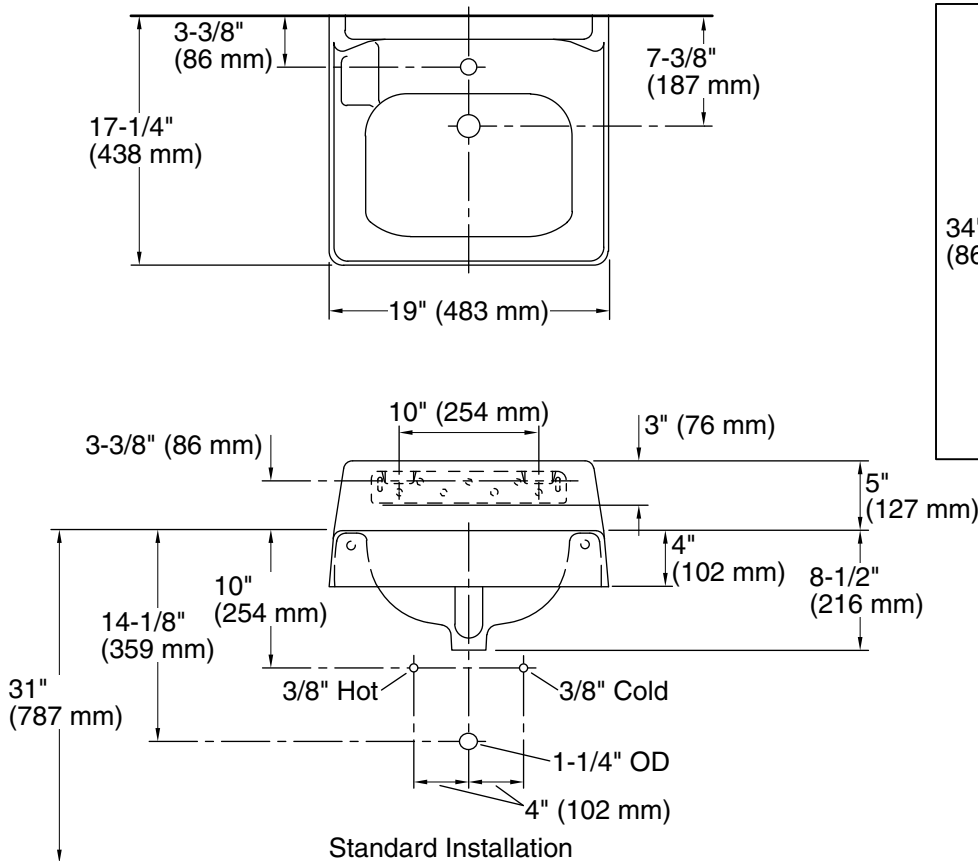

Hudson™
Wall-mount Bathroom Sink
K-2805

Features

- Made from premium materials that withstand high-volume usage.
- Constructed KOHLER® Cast Iron.
- 19"L x 17"W.
- Wall-mount installation.
- Faucet not included.

Recommended Products/Accessories

K-8998 P-Trap

Included Components

Additional Components:
Hanger(s)

ADA

Codes/Standards

ASME A112.19.1/CSA B45.2
ADA
ICC/ANSI A117.1

**Lifetime Limited Warranty for
KOHLER® Cast Iron Components**

See website for detailed warranty information.

Available Colors/Finishes

Color tiles intended for reference only.

Color Code Description

■ 0 White

Technical Information

All product dimensions are nominal.

- Bowl configuration: Single
 Installation: Wall-mount
 Bowl area (Only): Length: 15" (381 mm)
 Width: 10" (254 mm)
 Water depth: 5" (127 mm)
 Number of deck holes: 1
 Faucet hole(s): 1-3/8" (35 mm)
 Drain hole: 1-3/4" (44 mm)