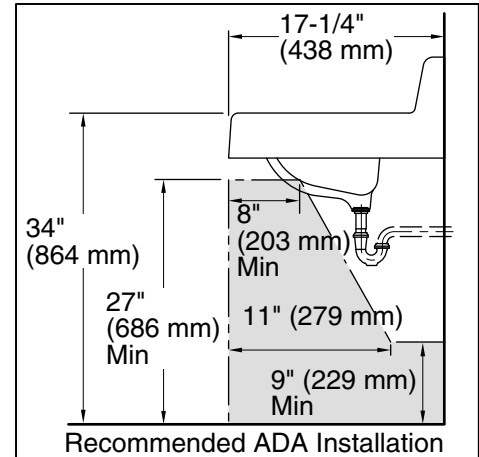

Hudson™
Wall-mount Bathroom Sink
K-2805

Features

- Made from premium materials that withstand high-volume usage.
- Constructed KOHLER® Cast Iron.
- 19"L x 17"W.
- Wall-mount installation.
- Faucet not included.

Recommended Products/Accessories

K-8998 P-Trap

Included Components

Additional Components:
Hanger(s)

ADA

Codes/Standards

ASME A112.19.1/CSA B45.2
ADA
ICC/ANSI A117.1

**Lifetime Limited Warranty for
KOHLER® Cast Iron Components**

See website for detailed warranty information.

Available Colors/Finishes

Color tiles intended for reference only.

Color Code Description

■ 0 White

Technical Information

All product dimensions are nominal.

- Bowl configuration: Single
 Installation: Wall-mount
 Bowl area (Only): Length: 15" (381 mm)
 Width: 10" (254 mm)
 Water depth: 5" (127 mm)
 Number of deck holes: 1
 Faucet hole(s): 1-3/8" (35 mm)
 Drain hole: 1-3/4" (44 mm)