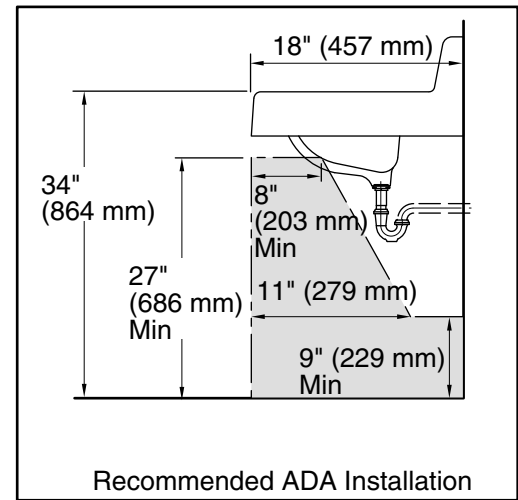

Features

- Made from premium materials that withstand high-volume usage.
- Constructed KOHLER® Cast Iron.
- 20"L x 18"W.
- Wall-mount installation.
- Faucet not included.
- Lugs for chair carrier.

Recommended Products/Accessories

K-8998 P-Trap

Included Components

Additional Components:
Hanger(s)

ADA

Codes/Standards

ASME A112.19.1/CSA B45.2
ADA
ICC/ANSI A117.1

Lifetime Limited Warranty for KOHLER® Cast Iron Components

See website for detailed warranty information.

Available Colors/Finishes

Color tiles intended for reference only.

Color Code Description

■ 0 White

Technical Information

All product dimensions are nominal.

Bowl configuration:	Single
Installation:	Wall-mount
Bowl area (Only):	Length: 15" (381 mm) Width: 10" (254 mm) Water depth: 5" (127 mm)
Number of deck holes:	1
Faucet hole(s):	1-3/8" (35 mm)
Drain hole:	1-3/4" (44 mm)