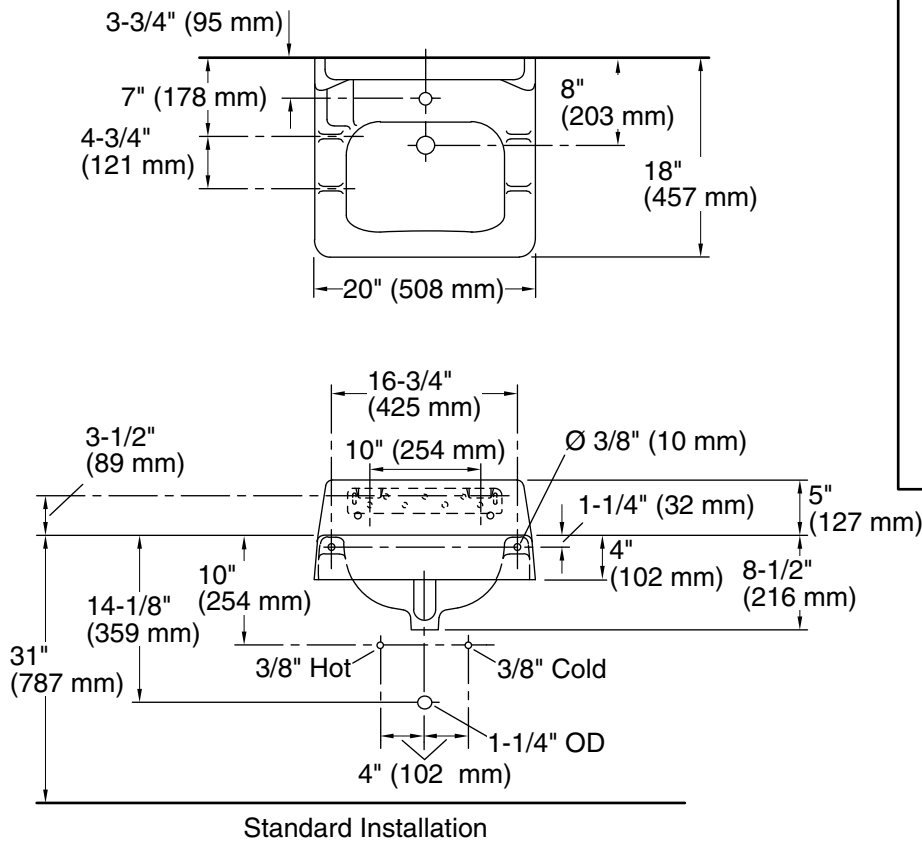

Features

- Made from premium materials that withstand high-volume usage.
- Constructed KOHLER® Cast Iron.
- 20"L x 18"W.
- Wall-mount installation.
- Faucet not included.
- Lugs for chair carrier.

Recommended Products/Accessories

K-8998 P-Trap

Included Components

Additional Components:
Hanger(s)

ADA

Codes/Standards

ASME A112.19.1/CSA B45.2
ADA
ICC/ANSI A117.1

Lifetime Limited Warranty for KOHLER® Cast Iron Components

See website for detailed warranty information.

Available Colors/Finishes

Color tiles intended for reference only.

Color Code Description

■ 0 White

Technical Information

All product dimensions are nominal.

Bowl configuration:	Single
Installation:	Wall-mount
Bowl area (Only):	Length: 15" (381 mm) Width: 10" (254 mm) Water depth: 5" (127 mm)
Number of deck holes:	1
Faucet hole(s):	1-3/8" (35 mm)
Drain hole:	1-3/4" (44 mm)