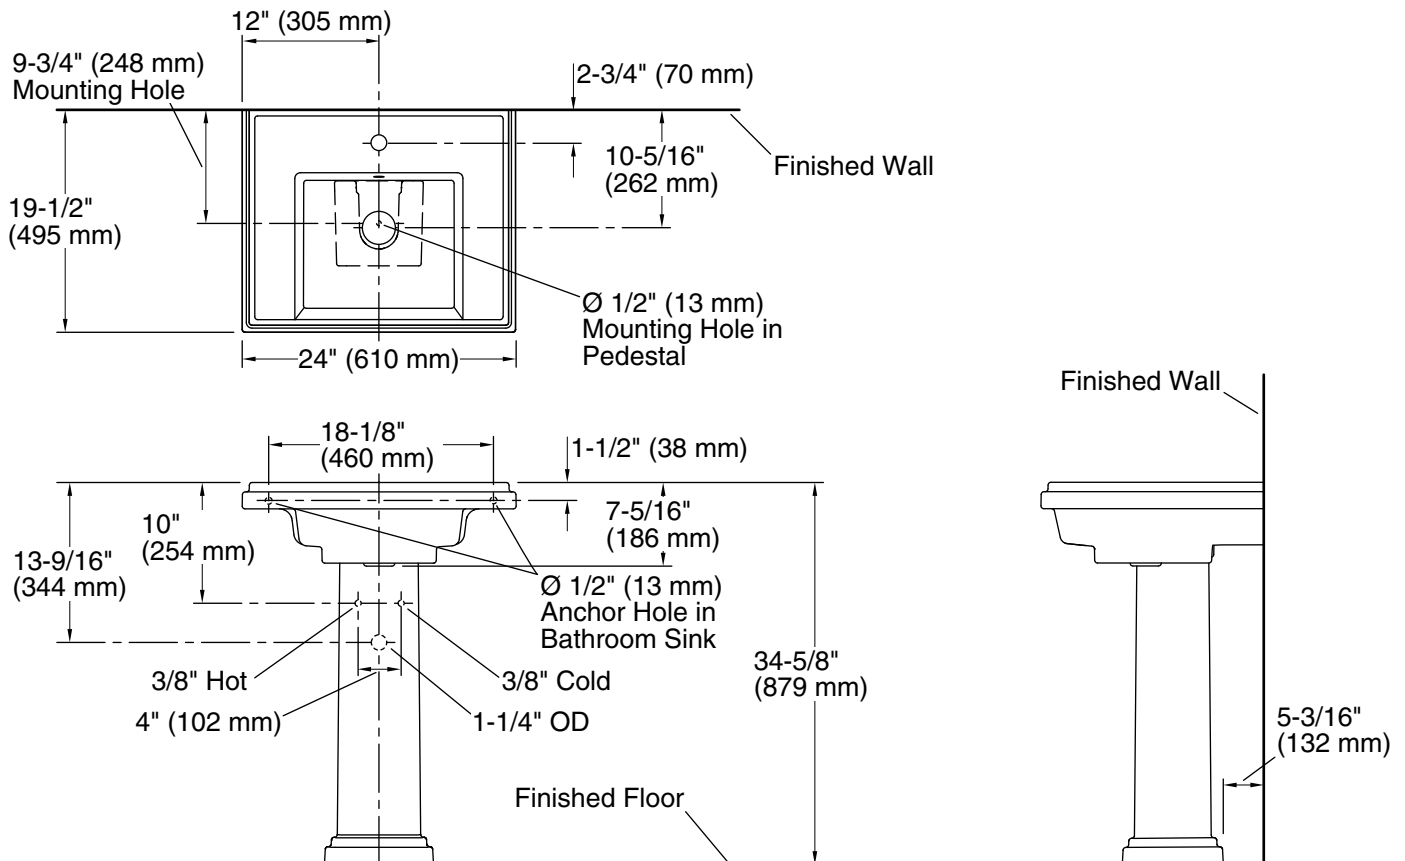

Technical Information

All product dimensions are nominal.

Bowl configuration:	Single
Installation:	Pedestal
Bowl area (Only):	Length: 14-1/4" (362 mm) Width: 12-1/2" (318 mm) Water depth: 3-1/4" (83 mm)
Number of deck holes:	1
Faucet hole(s):	1-3/8" (35 mm)
Drain hole:	1-3/4" (44 mm)

Notes

Install this product according to the installation instructions.