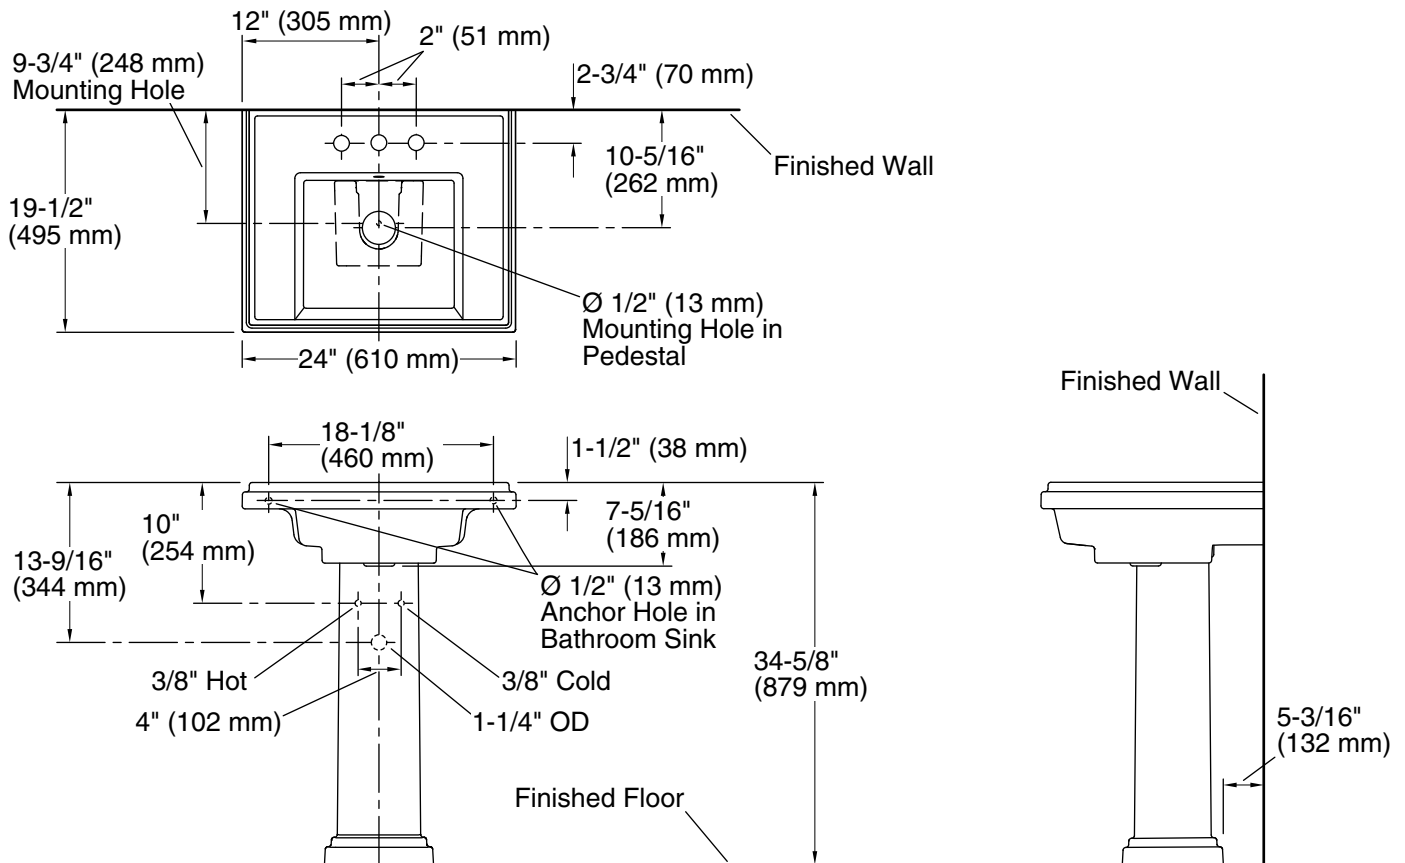

Features

- 4-inch center faucet holes.
- Square basin.
- Overflow drain.
- Combination consists of the K-2757-4 basin and the K-2767 pedestal.
- Coordinates with other products in the Tresham collection.

Material

- Fireclay.

Installation

- Pedestal.

Recommended Products/Accessories

- K-7605-P Angle Supply with Stop (pair)
- K-8998 P-Trap

Included Components

Product consists of:

- K-2767 Pedestal
- K-2757-4 Pedestal Bathroom Sink Basin

Additional Components:

- Pedestal accessory pack
- rubber pads

Codes/Standards

ASME A112.19.2/CSA B45.1

KOHLER® One-Year Limited Warranty

See website for detailed warranty information.

Technical Information

All product dimensions are nominal.

Bowl configuration:	Single
Installation:	Pedestal
Bowl area (Only):	Length: 14-1/4" (362 mm) Width: 12-1/2" (318 mm) Water depth: 3-1/4" (83 mm)
Number of deck holes:	3
Faucet hole spacing:	4" (102 mm)
Faucet hole(s):	1-1/4" (32 mm)
Drain hole:	1-3/4" (44 mm)