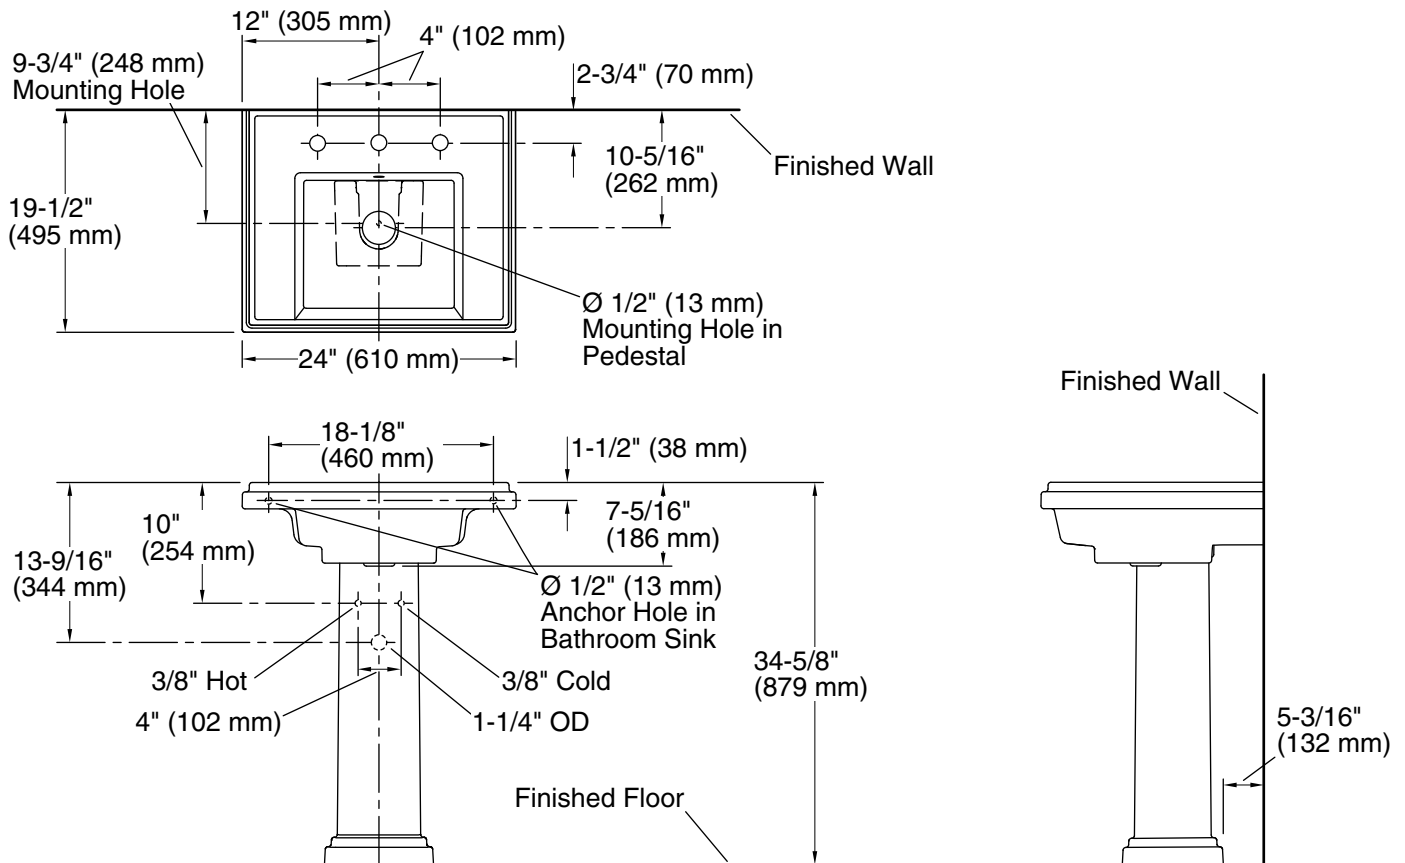

Features

- 8-inch center faucet holes.
- Square basin.
- Overflow drain.
- Combination consists of the K-2757-8 basin and the K-2767 pedestal.
- Coordinates with other products in the Tresham collection.

Material

- Fireclay.

Installation

- Pedestal.

Recommended Products/Accessories

- K-7605-P Angle Supply with Stop (pair)
- K-8998 P-Trap

Included Components

Product consists of:

- K-2757-8 24" Pedestal Bathroom Sink Basin
- K-2767 Pedestal

Additional Components:

- Bathroom sink, 8" (203 mm) centers
- Pedestal
- Pedestal accessory pack
- Rubber pads

Codes/Standards

ASME A112.19.2/CSA B45.1

Technical Information

All product dimensions are nominal.

Bowl configuration:	Single
Installation:	Pedestal
Bowl area:	Length: 14-1/4" (362 mm) Width: 12-1/2" (318 mm) Water depth: 3-1/4" (83 mm)
Number of deck holes:	3
Faucet hole spacing:	8" (203 mm)
Faucet hole(s):	1-3/8" (35 mm)
Drain hole:	1-3/4" (44 mm)