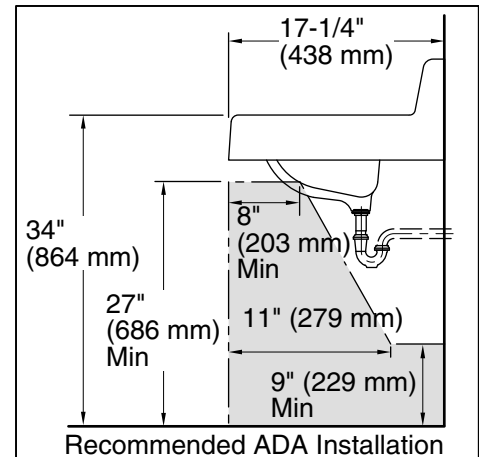

Hudson™
Wall-mount Bathroom Sink
K-2861

Features

- Made from premium materials that withstand high-volume usage.
- Constructed KOHLER® Cast Iron.
- 19"L x 17"W.
- Wall-mount installation.
- 4" center drilling.

Recommended Products/Accessories

K-8998 P-Trap

Included Components

Additional Components:
Hanger(s)

ADA

Codes/Standards

ASME A112.19.1/CSA B45.2
ADA
ICC/ANSI A117.1

**Lifetime Limited Warranty for
KOHLER® Cast Iron Components**

See website for detailed warranty information.

Available Colors/Finishes

Color tiles intended for reference only.

Color Code Description

■ 0 White

Technical Information

All product dimensions are nominal.

- Bowl configuration: Single
 Installation: Wall-mount
 Bowl area (Only): Length: 15" (381 mm)
 Width: 10" (254 mm)
 Water depth: 5" (127 mm)
 Number of deck holes: 3
 Faucet hole spacing: 4" (102 mm)
 Faucet hole(s): 1-1/4" (32 mm)
 Drain hole: 1-3/4" (44 mm)