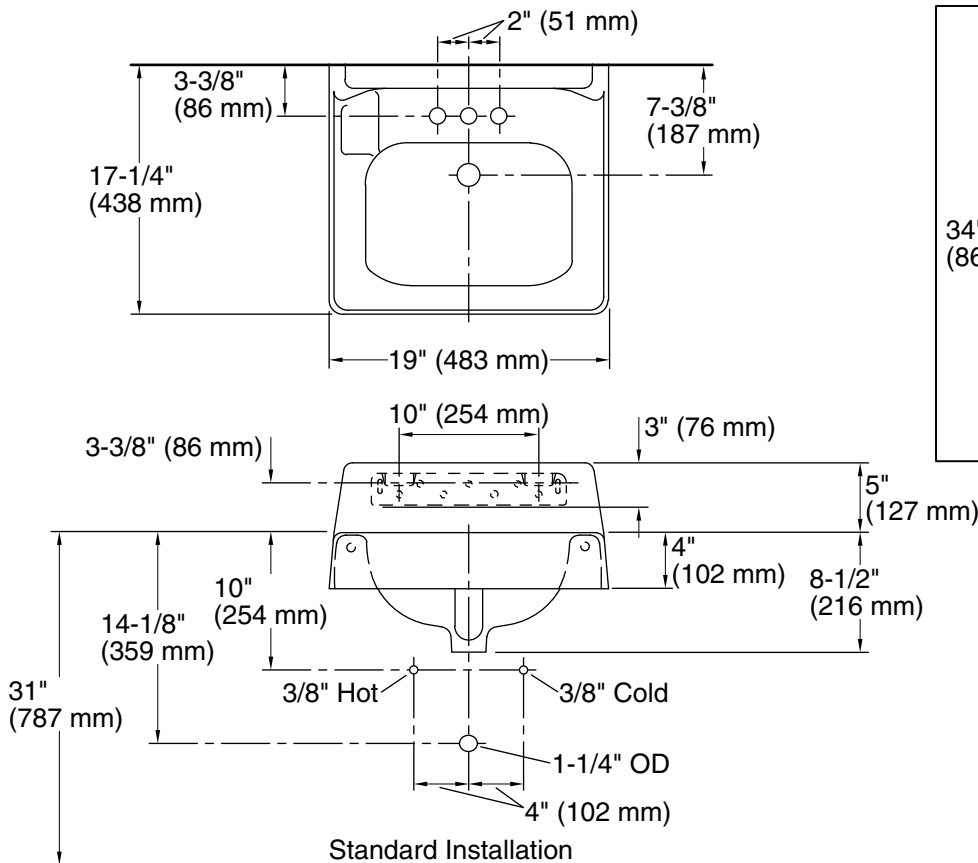

Hudson™
Wall-mount Bathroom Sink
K-2861

Features

- Made from premium materials that withstand high-volume usage.
- Constructed KOHLER® Cast Iron.
- 19"L x 17"W.
- Wall-mount installation.
- 4" center drilling.

Recommended Products/Accessories

K-8998 P-Trap

Included Components

Additional Components:
Hanger(s)

ADA

Codes/Standards

ASME A112.19.1/CSA B45.2
ADA
ICC/ANSI A117.1

**Lifetime Limited Warranty for
KOHLER® Cast Iron Components**

See website for detailed warranty information.

Available Colors/Finishes

Color tiles intended for reference only.

Color Code Description

■ 0 White

Technical Information

All product dimensions are nominal.

- Bowl configuration: Single
 Installation: Wall-mount
 Bowl area (Only): Length: 15" (381 mm)
 Width: 10" (254 mm)
 Water depth: 5" (127 mm)
 Number of deck holes: 3
 Faucet hole spacing: 4" (102 mm)
 Faucet hole(s): 1-1/4" (32 mm)
 Drain hole: 1-3/4" (44 mm)