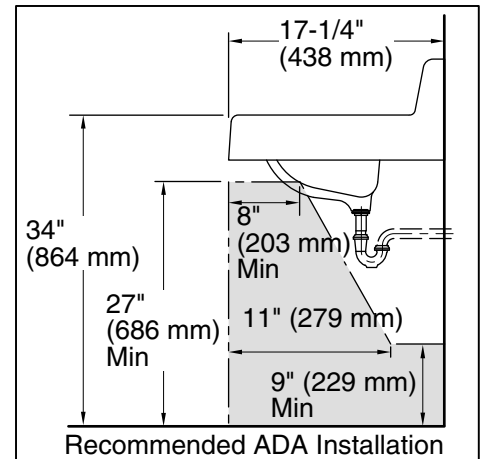

### Features

- Made from premium materials that withstand high-volume usage.
- Constructed KOHLER® Cast Iron.
- 19"L x 17"W.
- Wall-mount installation.
- 8" center drilling.

### Technical Information

All product dimensions are nominal.

- Bowl configuration: Single  
 Installation: Wall-mount  
 Bowl area (Only): Length: 15" (381 mm)  
 Width: 10" (254 mm)  
 Water depth: 5" (127 mm)  
 Number of deck holes: 3  
 Faucet hole spacing: 8" (203 mm)  
 Faucet hole(s): 1-3/8" (35 mm)  
 Drain hole: 1-3/4" (44 mm)