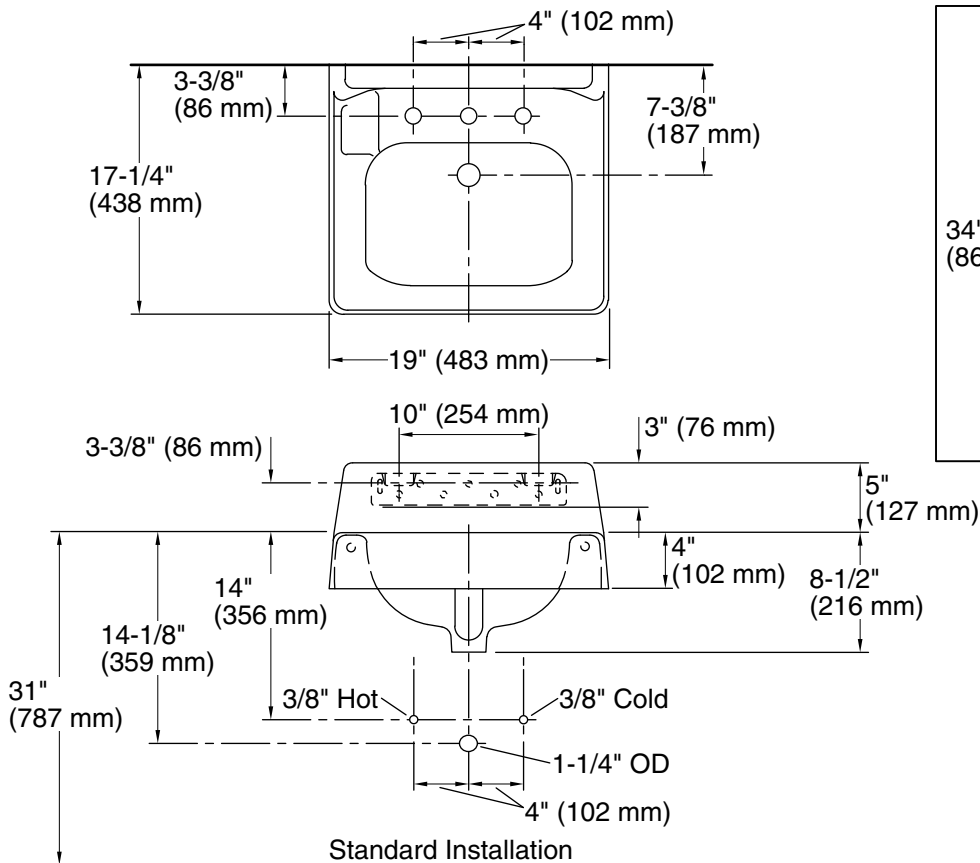

### Features

- Made from premium materials that withstand high-volume usage.
- Constructed KOHLER® Cast Iron.
- 19"L x 17"W.
- Wall-mount installation.
- 8" center drilling.

### Technical Information

All product dimensions are nominal.

- Bowl configuration: Single  
 Installation: Wall-mount  
 Bowl area (Only): Length: 15" (381 mm)  
 Width: 10" (254 mm)  
 Water depth: 5" (127 mm)  
 Number of deck holes: 3  
 Faucet hole spacing: 8" (203 mm)  
 Faucet hole(s): 1-3/8" (35 mm)  
 Drain hole: 1-3/4" (44 mm)