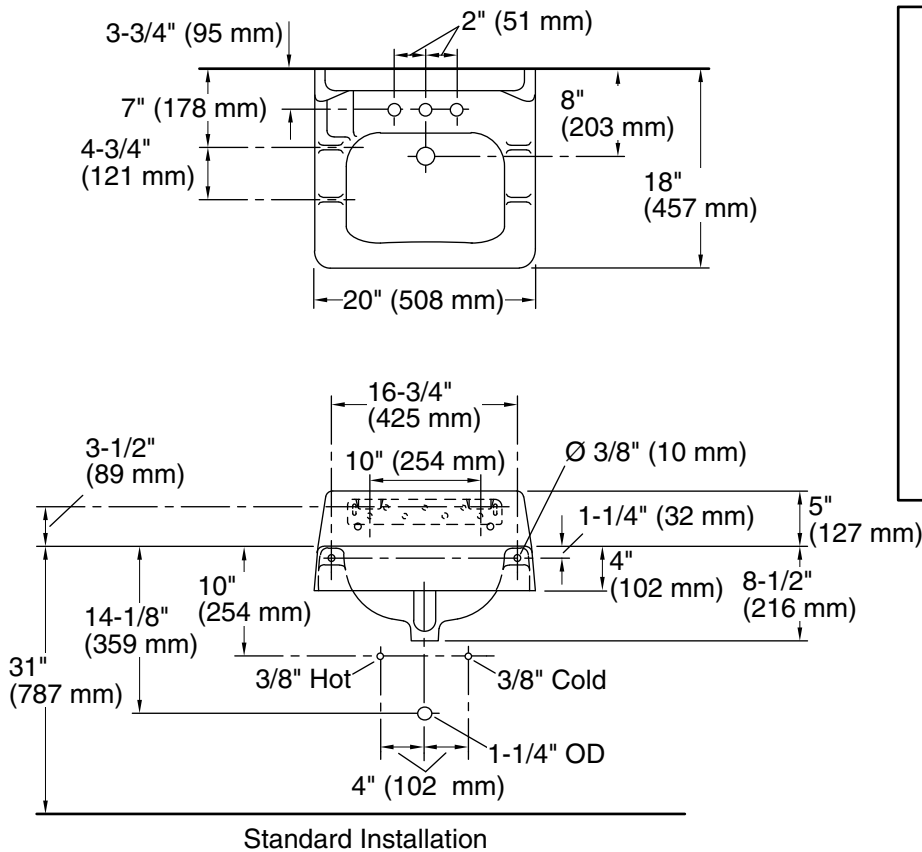

Features

- Made from premium materials that withstand high-volume usage.
- Constructed KOHLER® Cast Iron.
- 20"L x 18"W.
- Wall-mount installation.
- 4" center drilling.
- Lugs for chair carrier.

Recommended Products/Accessories

K-8998 P-Trap

Included Components

Additional Components:
Hanger(s)

ADA

Codes/Standards

ASME A112.19.1/CSA B45.2
ADA
ICC/ANSI A117.1

Lifetime Limited Warranty for KOHLER® Cast Iron Components

See website for detailed warranty information.

Available Colors/Finishes

Color tiles intended for reference only.

Color Code Description

■ 0 White

Technical Information

All product dimensions are nominal.

Bowl configuration:	Single
Installation:	Wall-mount
Bowl area (Only):	Length: 15" (381 mm) Width: 10" (254 mm) Water depth: 5" (127 mm)
Number of deck holes:	3
Faucet hole spacing:	4" (102 mm)
Faucet hole(s):	1-1/8" (29 mm)
Drain hole:	1-3/4" (44 mm)