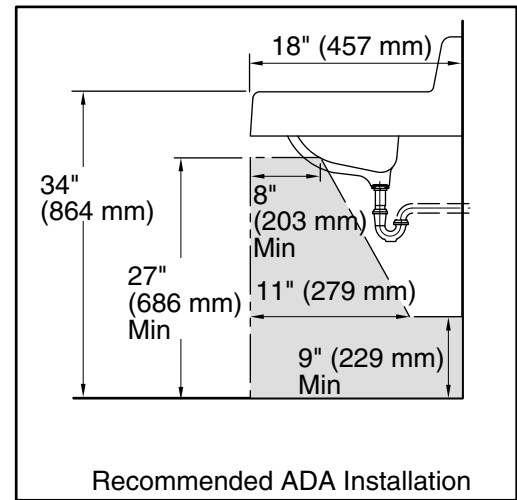

Features

- Made from premium materials that withstand high-volume usage.
- Constructed KOHLER® Cast Iron.
- 20"L x 18"W.
- Wall-mount installation.
- 4" center drilling.
- Lugs for chair carrier.

Recommended Products/Accessories

K-8998 P-Trap

Included Components

Additional Components:
Hanger(s)

ADA

Codes/Standards

ASME A112.19.1/CSA B45.2
ADA
ICC/ANSI A117.1

Lifetime Limited Warranty for KOHLER® Cast Iron Components

See website for detailed warranty information.

Available Colors/Finishes

Color tiles intended for reference only.

Color Code Description

■ 0 White

Technical Information

All product dimensions are nominal.

Bowl configuration:	Single
Installation:	Wall-mount
Bowl area (Only):	Length: 15" (381 mm) Width: 10" (254 mm) Water depth: 5" (127 mm)
Number of deck holes:	3
Faucet hole spacing:	4" (102 mm)
Faucet hole(s):	1-1/8" (29 mm)
Drain hole:	1-3/4" (44 mm)