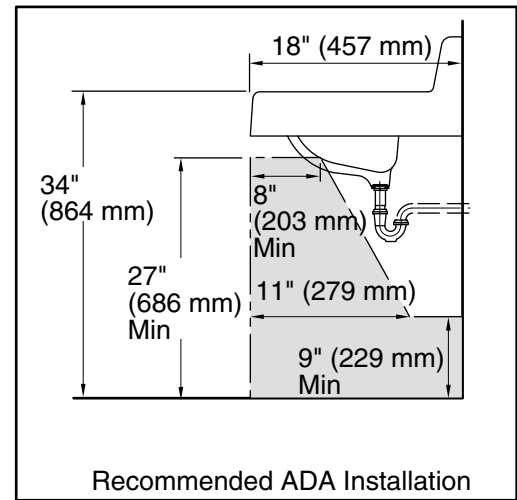

Features

- Made from premium materials that withstand high-volume usage.
- Constructed KOHLER® Cast Iron.
- 20"L x 18"W.
- Wall-mount installation.
- 8" center drilling.
- Lugs for chair carrier.

Recommended Products/Accessories

K-8998 P-Trap

Included Components

Additional Components:
Hanger(s)

ADA

Codes/Standards

ASME A112.19.1/CSA B45.2
ADA
ICC/ANSI A117.1

Lifetime Limited Warranty for KOHLER® Cast Iron Components

See website for detailed warranty information.

Available Colors/Finishes

Color tiles intended for reference only.

Color	Code	Description
-------	------	-------------

	0	White
--	---	-------

Technical Information

All product dimensions are nominal.

Bowl configuration:	Single
Installation:	Wall-mount
Bowl area (Only):	Length: 15" (381 mm) Width: 10" (254 mm) Water depth: 5" (127 mm)
Number of deck holes:	3
Faucet hole spacing:	8" (203 mm)
Faucet hole(s):	1-3/8" (35 mm)
Drain hole:	1-3/4" (44 mm)