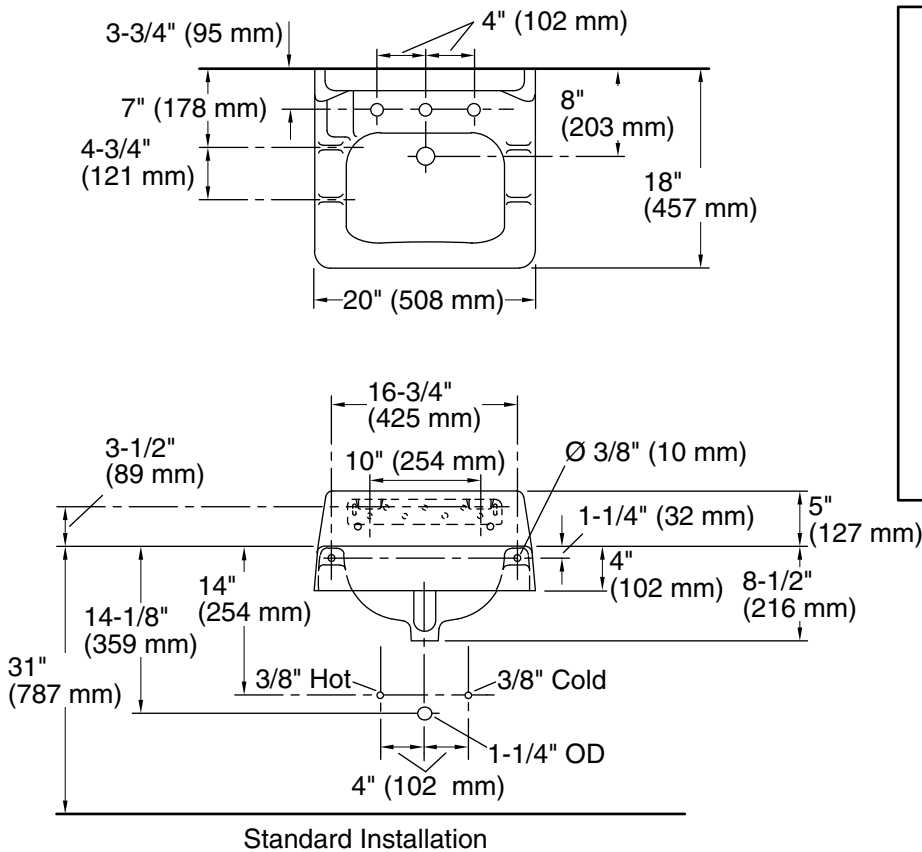

Features

- Made from premium materials that withstand high-volume usage.
- Constructed KOHLER® Cast Iron.
- 20"L x 18"W.
- Wall-mount installation.
- 8" center drilling.
- Lugs for chair carrier.

Recommended Products/Accessories

K-8998 P-Trap

Included Components

Additional Components:
Hanger(s)

ADA

Codes/Standards

ASME A112.19.1/CSA B45.2
ADA
ICC/ANSI A117.1

Lifetime Limited Warranty for KOHLER® Cast Iron Components

See website for detailed warranty information.

Available Colors/Finishes

Color tiles intended for reference only.

Color	Code	Description
-------	------	-------------

	0	White
--	---	-------

Technical Information

All product dimensions are nominal.

Bowl configuration:	Single
Installation:	Wall-mount
Bowl area (Only):	Length: 15" (381 mm) Width: 10" (254 mm) Water depth: 5" (127 mm)
Number of deck holes:	3
Faucet hole spacing:	8" (203 mm)
Faucet hole(s):	1-3/8" (35 mm)
Drain hole:	1-3/4" (44 mm)