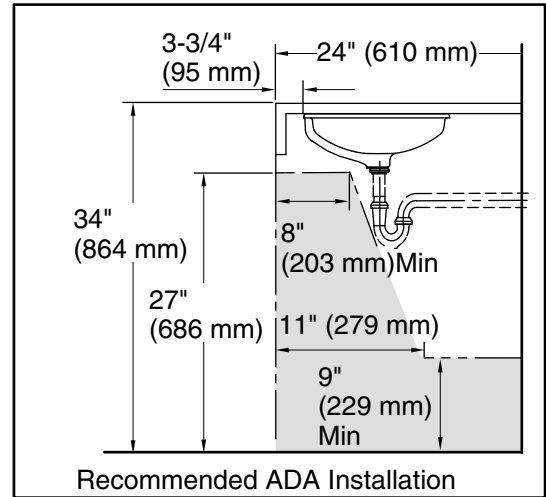

Features

- Round basin.
- Overflow drain.
- No faucet holes; requires wall- or counter-mount faucet.
- Fits standard 14- x 17-inch countertop cutout.

Material

- KOHLER® enameled cast iron.

Installation

- Under-mount.

Recommended Products/Accessories

K-9018 P-Trap

Included Components

Additional Components:
Hardware kit

ADA CSA B651

Codes/Standards

ASME A112.19.1/CSA B45.2
ADA
ICC/ANSI A117.1
CSA B651

Lifetime Limited Warranty for KOHLER® Cast Iron Components

Technical Information

All product dimensions are nominal.

Installation:	Under-mount
Bowl area:	Length: 17" (432 mm) Width: 14" (356 mm) Bowl depth: 3-15/16" (100 mm) Water depth: 2-5/8" (67 mm)
Drain hole:	1-5/8" (41 mm)
Template:	1151011-7, required, included