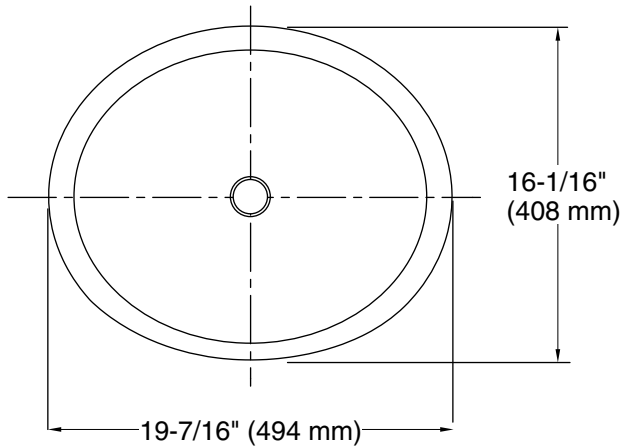

Features

- Round basin.
- Overflow drain.
- No faucet holes; requires wall- or counter-mount faucet.
- Fits standard 14- x 17-inch countertop cutout.

Material

- KOHLER® enameled cast iron.

Installation

- Under-mount.

Technical Information

All product dimensions are nominal.

Installation:	Under-mount
Bowl area:	Length: 17" (432 mm) Width: 14" (356 mm) Bowl depth: 3-15/16" (100 mm) Water depth: 2-5/8" (67 mm)
Drain hole:	1-5/8" (41 mm)
Template:	1151011-7, required, included