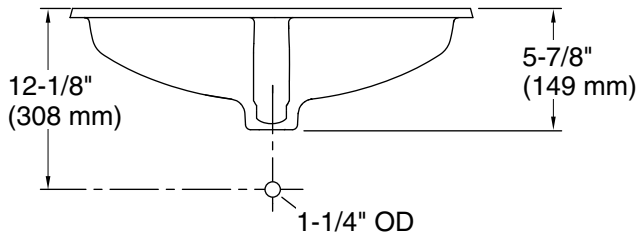

Features

- Round basin.
- Overflow drain.
- No faucet holes; requires wall- or counter-mount faucet.
- Fits standard 14- x 17-inch countertop cutout.

Material

- KOHLER® enameled cast iron.

Installation

- Under-mount.

Technical Information

All product dimensions are nominal.

Installation:	Under-mount
Bowl area:	Length: 17" (432 mm) Width: 14" (356 mm) Bowl depth: 3-15/16" (100 mm) Water depth: 2-5/8" (67 mm)
Drain hole:	1-5/8" (41 mm)
Template:	1151011-7, required, included