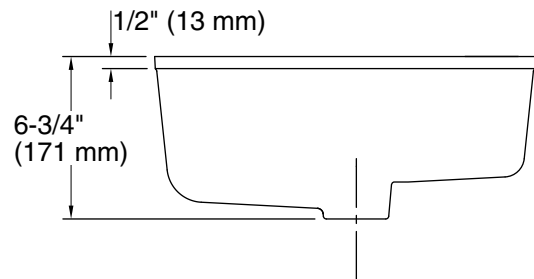

**Verticyl® Oval**  
Under-mount Bathroom Sink  
**K-2881**

**Features**

- Geometric oval basin with vertical sides.
- Overflow drain.
- No faucet holes; requires wall- or counter-mount faucet.
- Fits standard 14- x 17-inch countertop cutout.

### Technical Information

All product dimensions are nominal.

Bowl configuration:	Single
Installation:	Under-mount
Bowl area (Only):	Length: 17" (432 mm) Width: 14" (356 mm) Water depth: 3-1/8" (79 mm)
Drain hole:	1-3/4" (44 mm)
Template:	1151011-7, required, not included