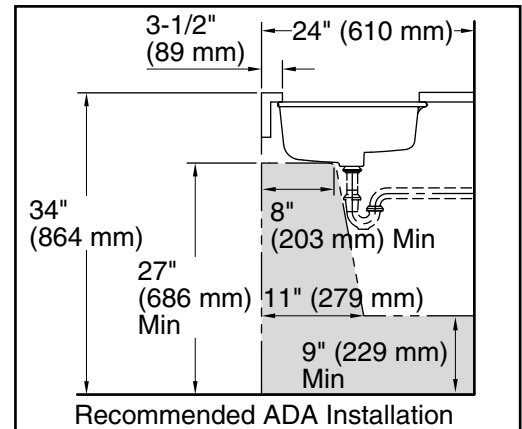

**Verticyl® Oval**  
Under-mount Bathroom Sink  
**K-2881**

**Features**

- Geometric oval basin with vertical sides.
- Overflow drain.
- No faucet holes; requires wall- or counter-mount faucet.
- Fits standard 14- x 17-inch countertop cutout.

### Technical Information

All product dimensions are nominal.

Bowl configuration:	Single
Installation:	Under-mount
Bowl area (Only):	Length: 17" (432 mm) Width: 14" (356 mm) Water depth: 3-1/8" (79 mm)
Drain hole:	1-3/4" (44 mm)
Template:	1151011-7, required, not included