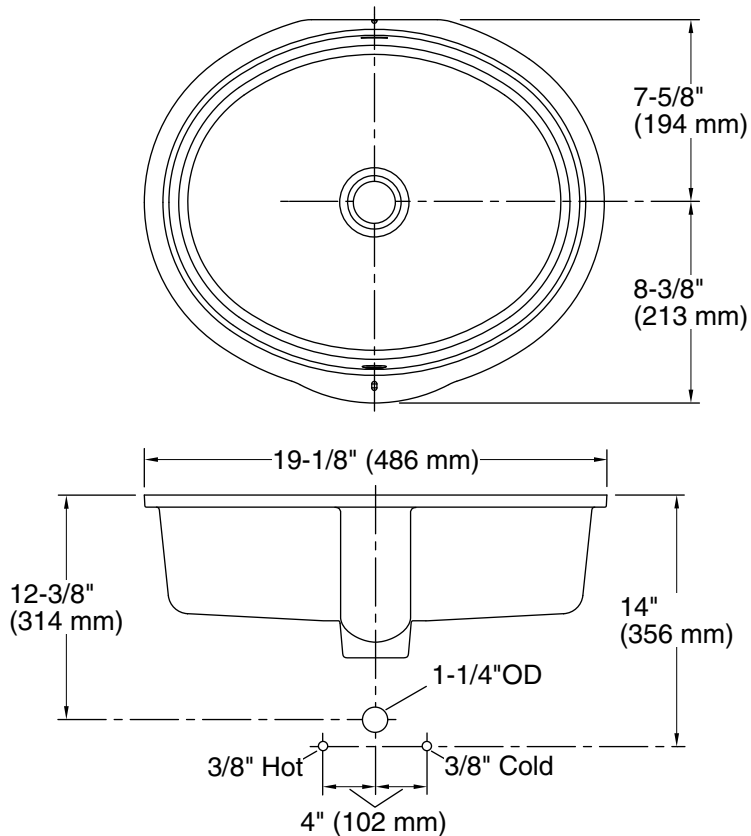

**Verticyl® Oval**  
Under-mount Bathroom Sink  
**K-2881**

**Features**

- Geometric oval basin with vertical sides.
- Overflow drain.
- No faucet holes; requires wall- or counter-mount faucet.
- Fits standard 14- x 17-inch countertop cutout.

**Material**

- Vitreous china.

**Installation**

- Under-mount.

**Recommended Products/Accessories**

K-8998 P-Trap

**Included Components**

Additional Components:  
1193643 Basin clamps

### Technical Information

All product dimensions are nominal.

Bowl configuration:	Single
Installation:	Under-mount
Bowl area (Only):	Length: 17" (432 mm) Width: 14" (356 mm) Water depth: 3-1/8" (79 mm)
Drain hole:	1-3/4" (44 mm)
Template:	1151011-7, required, not included